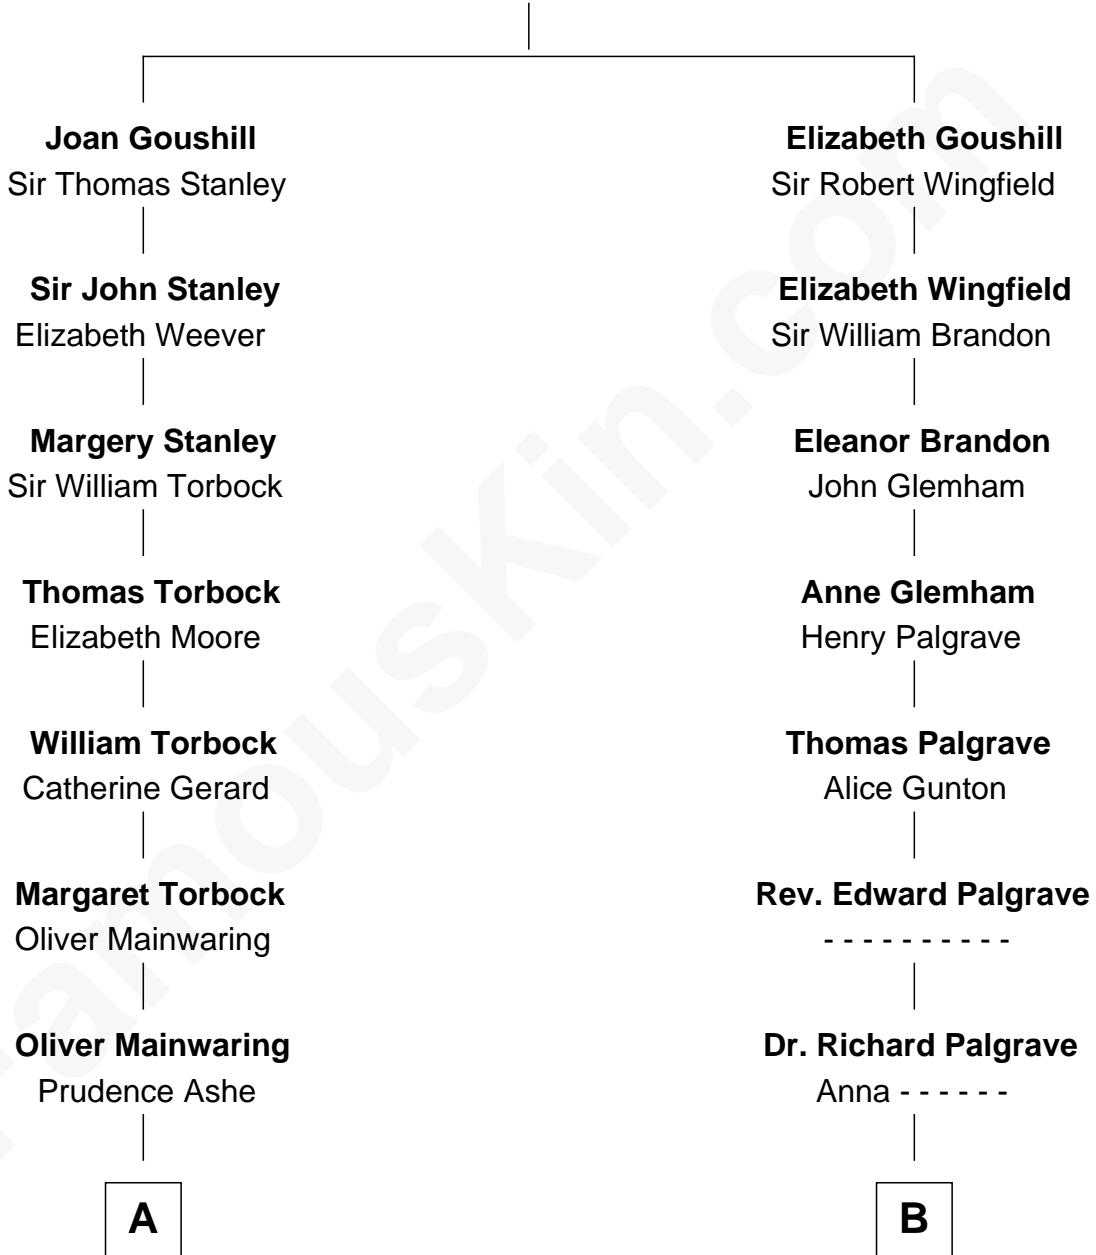

**FamousKin.com**  
**Relationship Chart of**  
**Juliette Gordon Low**  
*Founder of the Girl Scouts*

15th cousin 4 times removed of

**Sarah Palin**  
*9th Governor of Alaska*

**Sir Robert Goushill**  
 Elizabeth Fitzalan

**C**

**Charles Francis Heath**  
Nellie Marie Brandt

**Charles Richard Heath**  
Sarah Sheeran

**Sarah Palin**  
*9th Governor of Alaska*

FamousKin.com