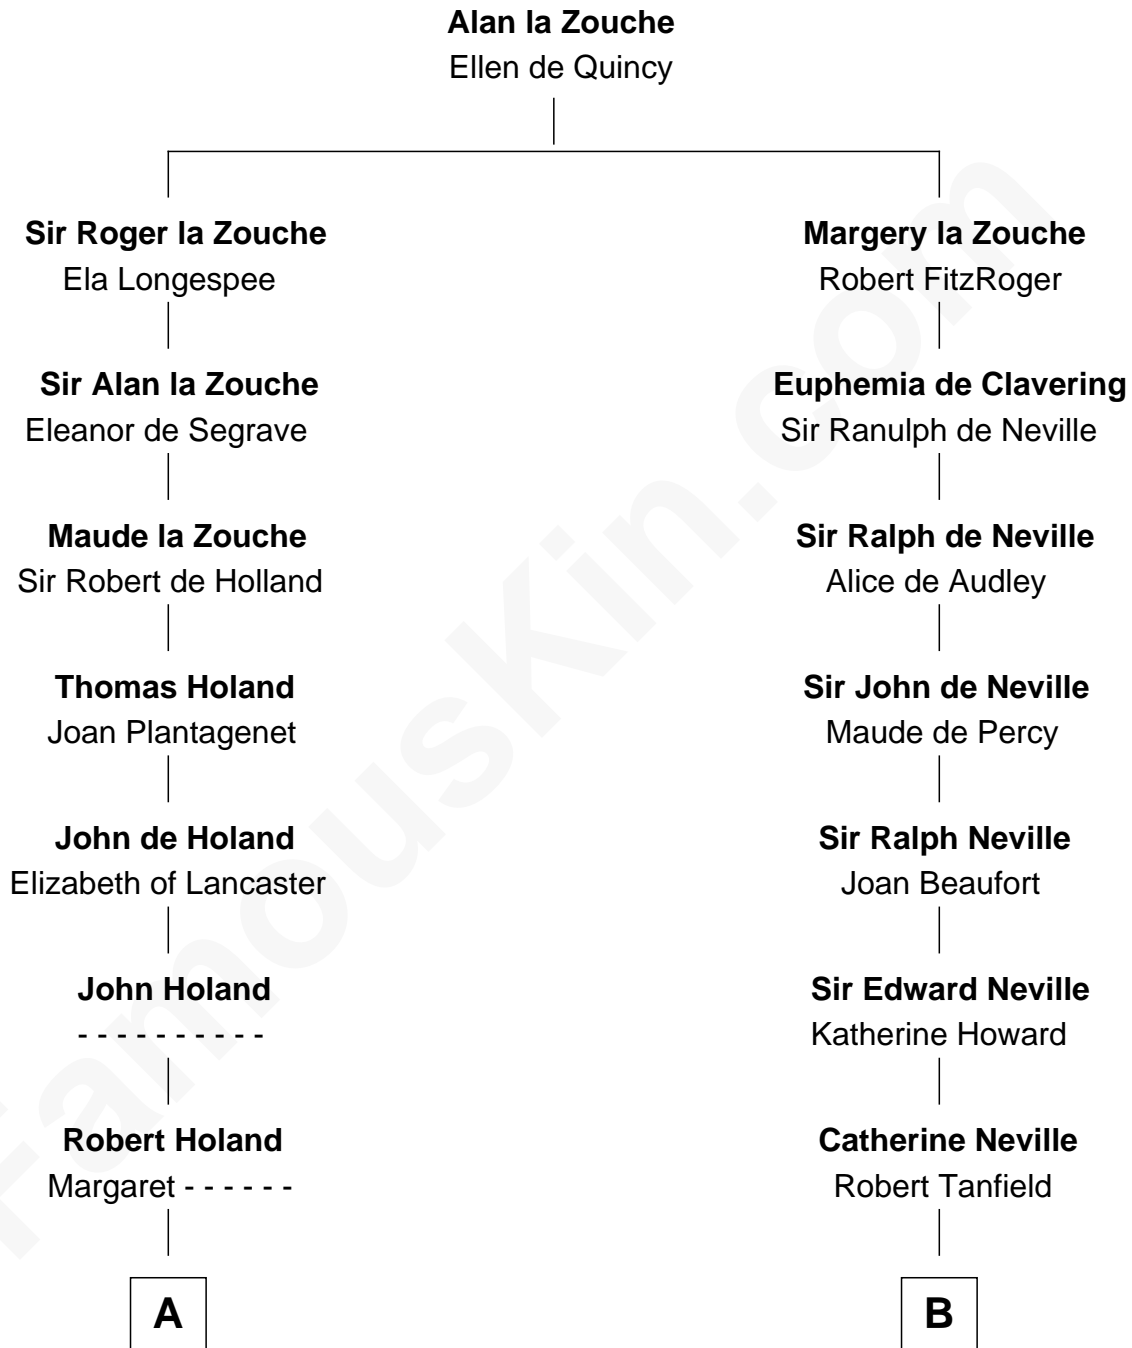

# FamousKin.com Relationship Chart of

**Juliette Gordon Low**  
*Founder of the Girl Scouts*

16th cousin 5 times removed of

**Thomas Jefferson**

*3rd U.S. President and Signer of the Declaration of Independence*

**C**

—  
**Alexander Wolcott**

Frances Burbank

—  
**Frances Wolcott**

Arthur William Magill

—  
**Juliette Augusta Magill**

John Harris Kinzie

—  
**Eleanor Lytle Kinzie**

William Washington Gordon

—  
**Juliette Gordon Low**

*Founder of the Girl Scouts*

FamousKin.com