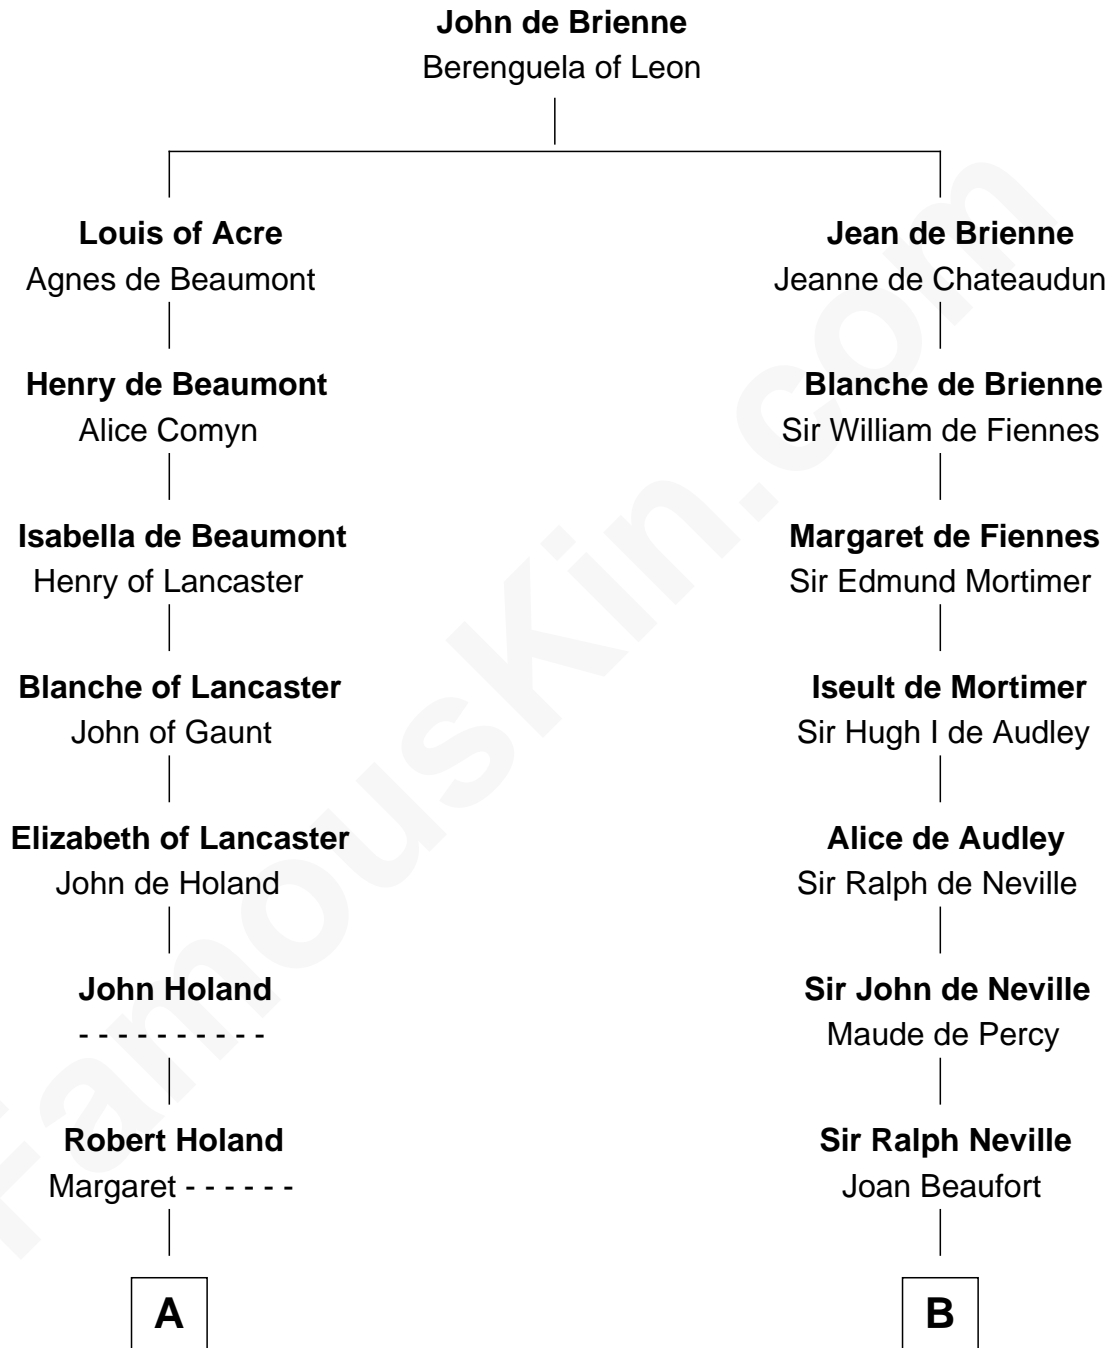

FamousKin.com Relationship Chart of

Juliette Gordon Low
Founder of the Girl Scouts

18th cousin 3 times removed of

Thomas Jefferson

3rd U.S. President and Signer of the Declaration of Independence

C

Alexander Wolcott

Frances Burbank

Frances Wolcott

Arthur William Magill

Juliette Augusta Magill

John Harris Kinzie

Eleanor Lytle Kinzie

William Washington Gordon

Juliette Gordon Low

Founder of the Girl Scouts

D

Jane Randolph

Peter Jefferson

Thomas Jefferson

3rd U.S. President

FamousKin.com