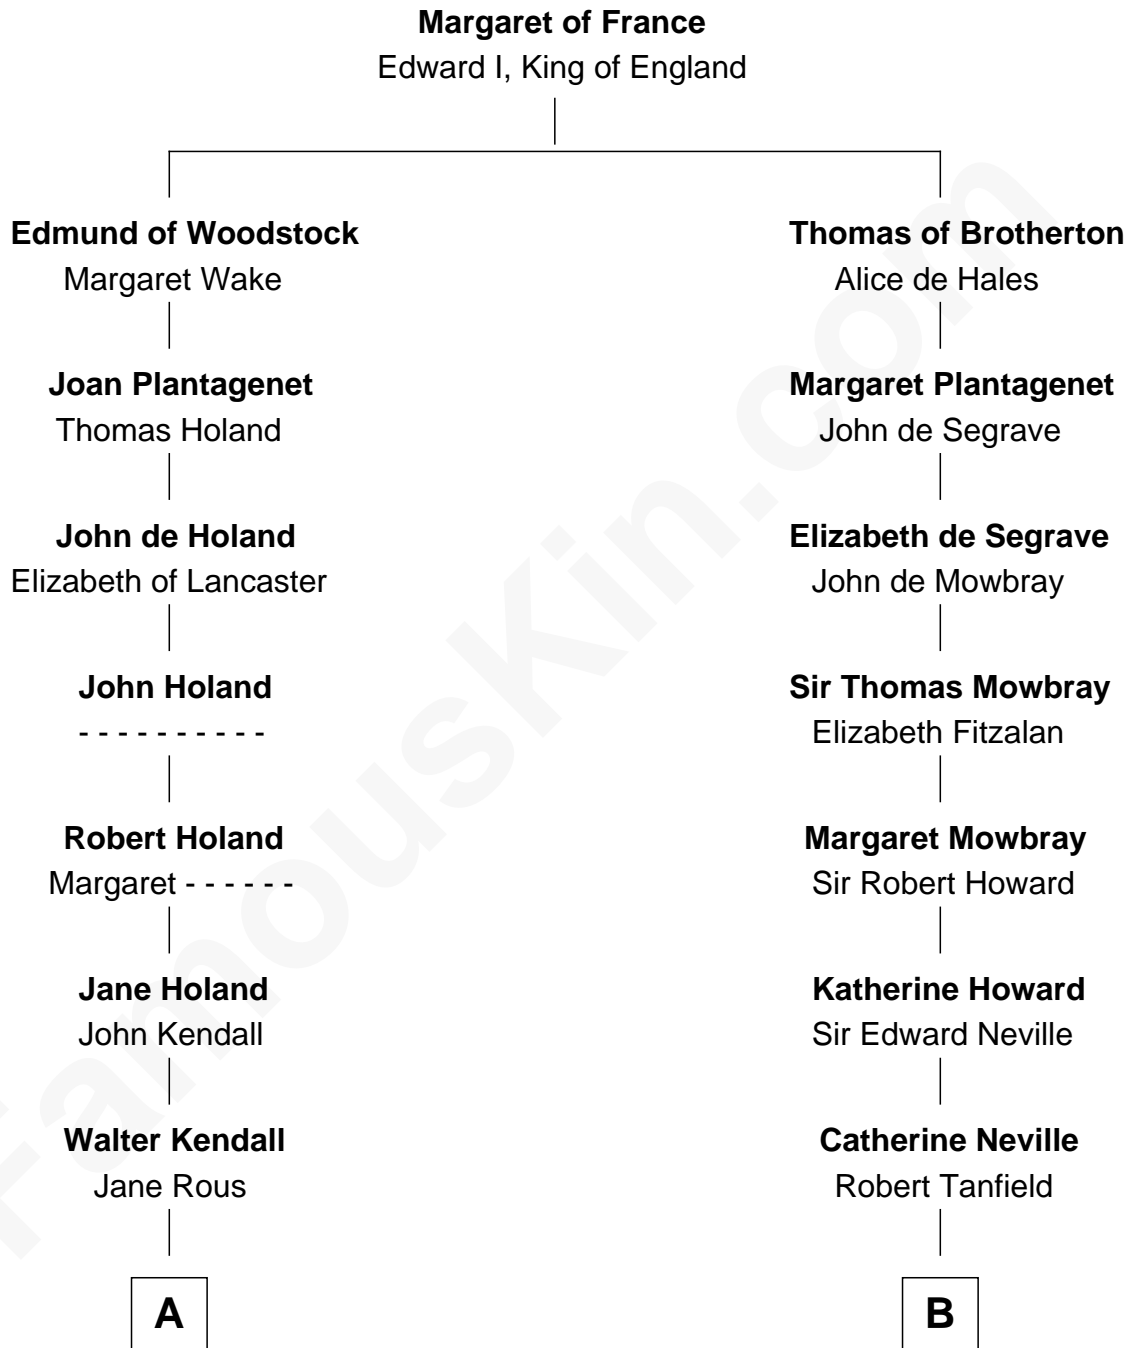

FamousKin.com Relationship Chart of

Juliette Gordon Low
Founder of the Girl Scouts

16th cousin 3 times removed of

Thomas Jefferson

3rd U.S. President and Signer of the Declaration of Independence

C

—
Juliette Augusta Magill