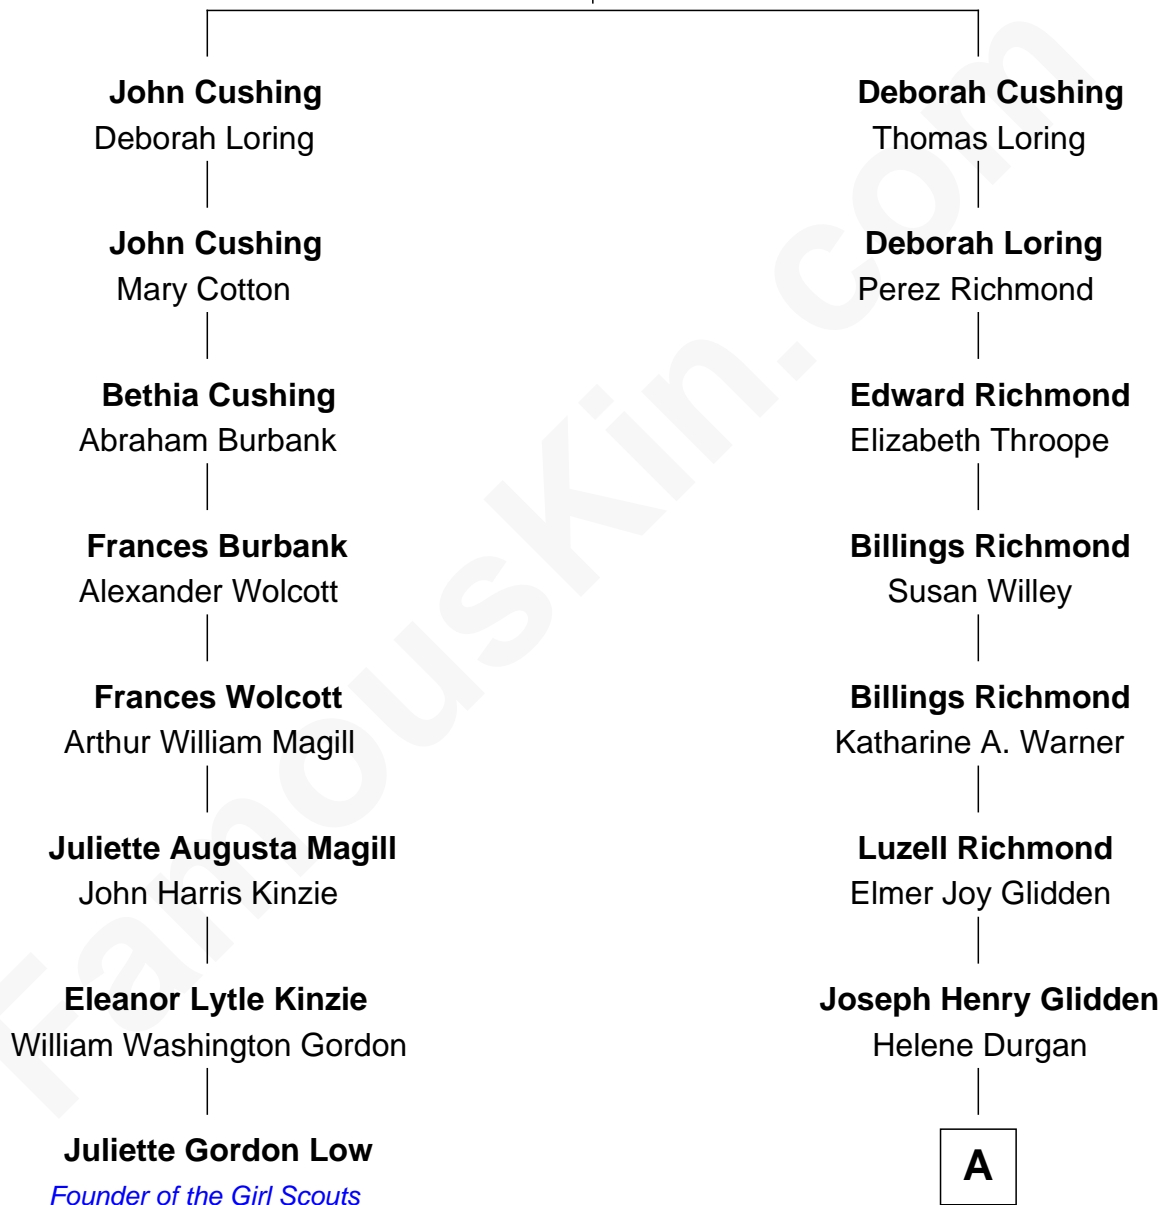

FamousKin.com Relationship Chart of

Juliette Gordon Low
Founder of the Girl Scouts

7th cousin 2 times removed of

Zac Efron
Movie Actor

John Cushing
Sarah Hawkes

A

June Helene Glidden
Robert Harold Baskett

Starla June Baskett
David Leslie Efron