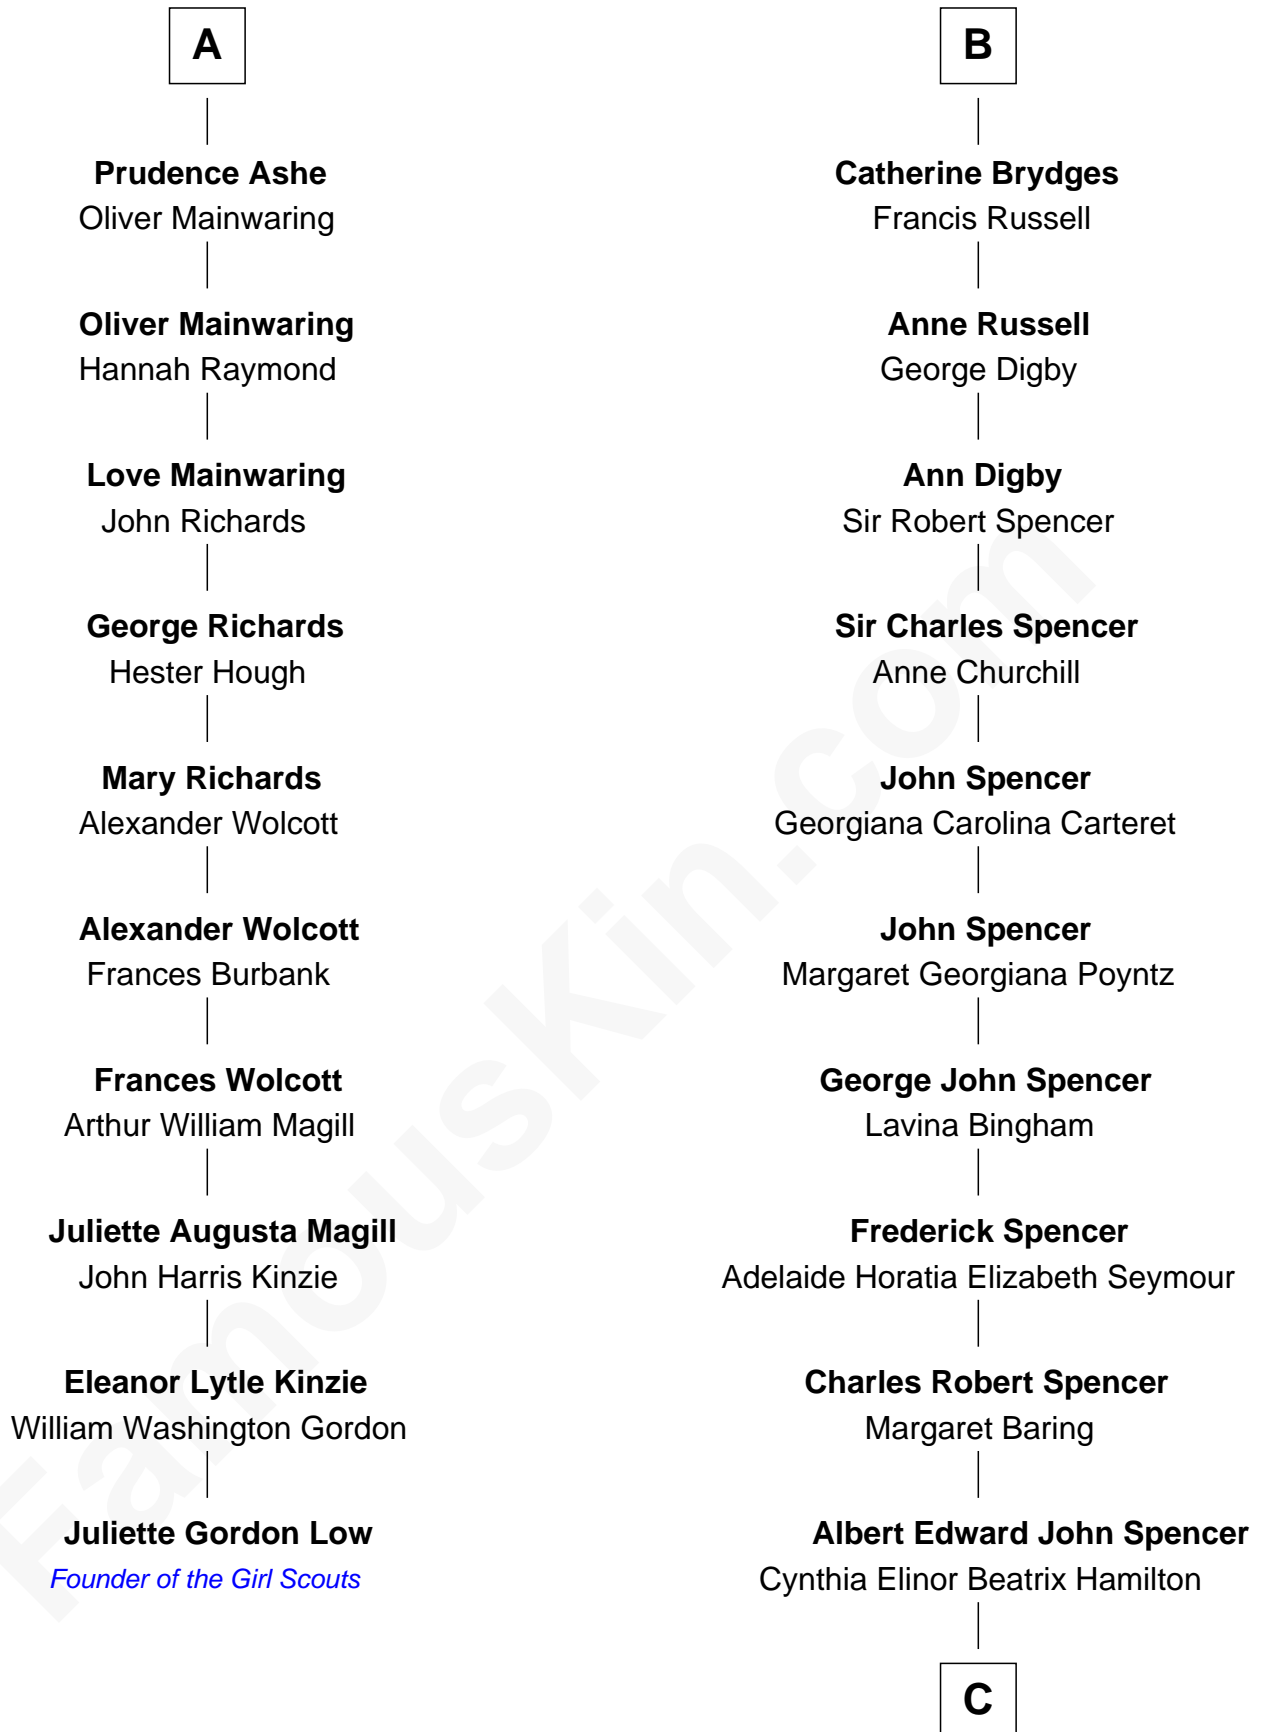

FamousKin.com Relationship Chart of

Juliette Gordon Low
Founder of the Girl Scouts

16th cousin 2 times removed of

Princess Diana
Princess of Wales

C

Edward John Spencer
Frances Ruth Burke Roche

Princess Diana
Princess of Wales