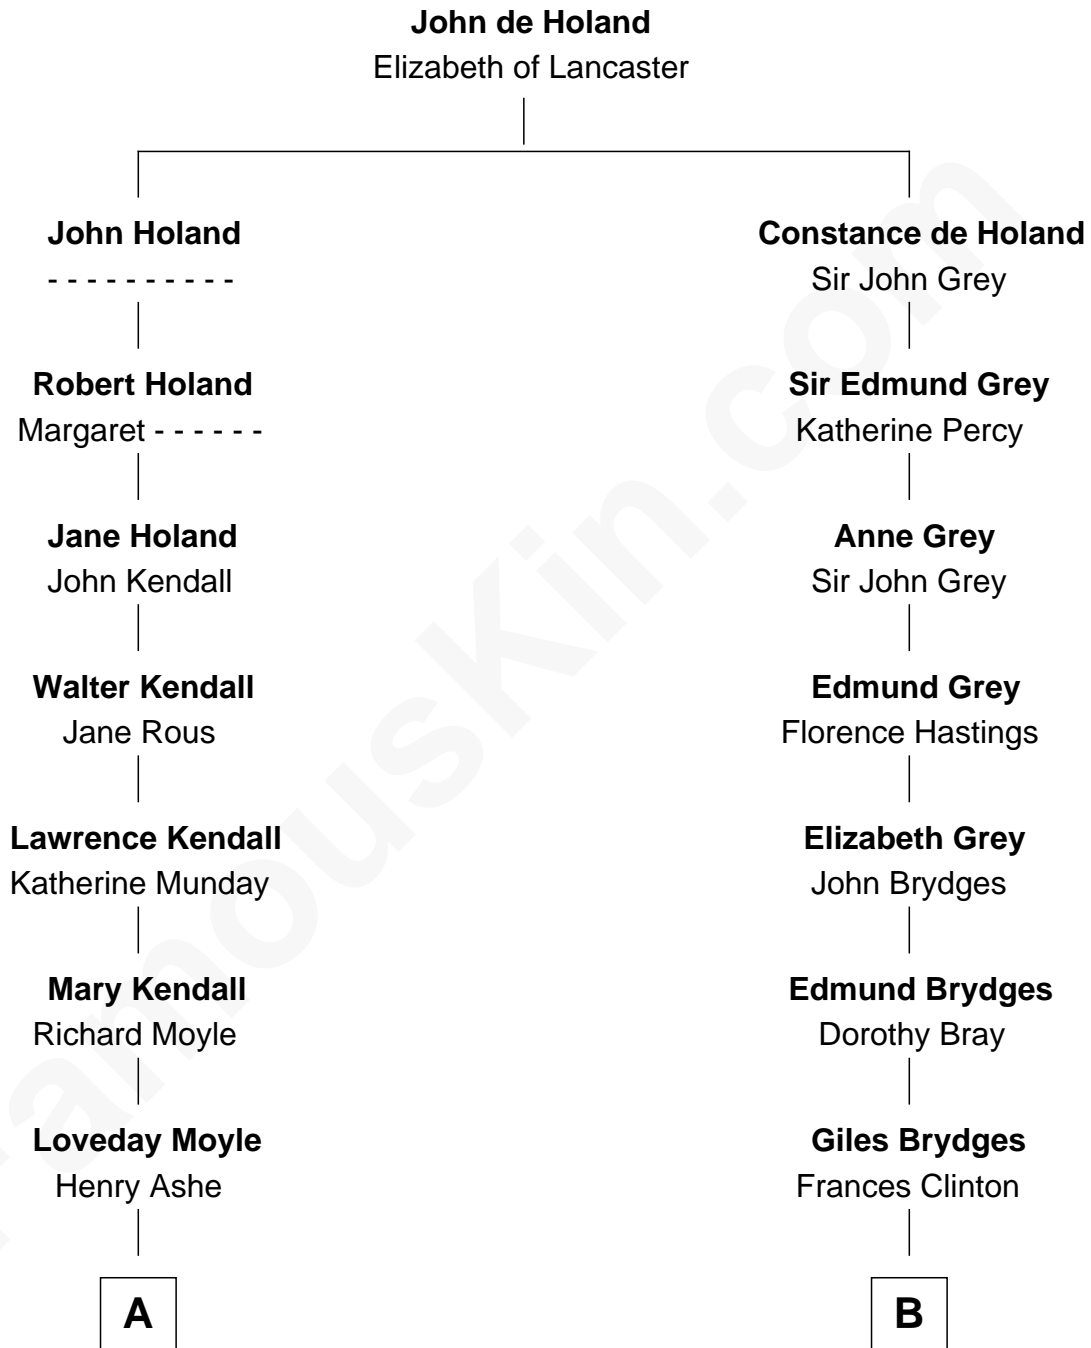

FamousKin.com Relationship Chart of

Juliette Gordon Low
Founder of the Girl Scouts

16th cousin 2 times removed of

Princess Diana
Princess of Wales

C

Edward John Spencer
Frances Ruth Burke Roche

Princess Diana
Princess of Wales

FamousKin.com