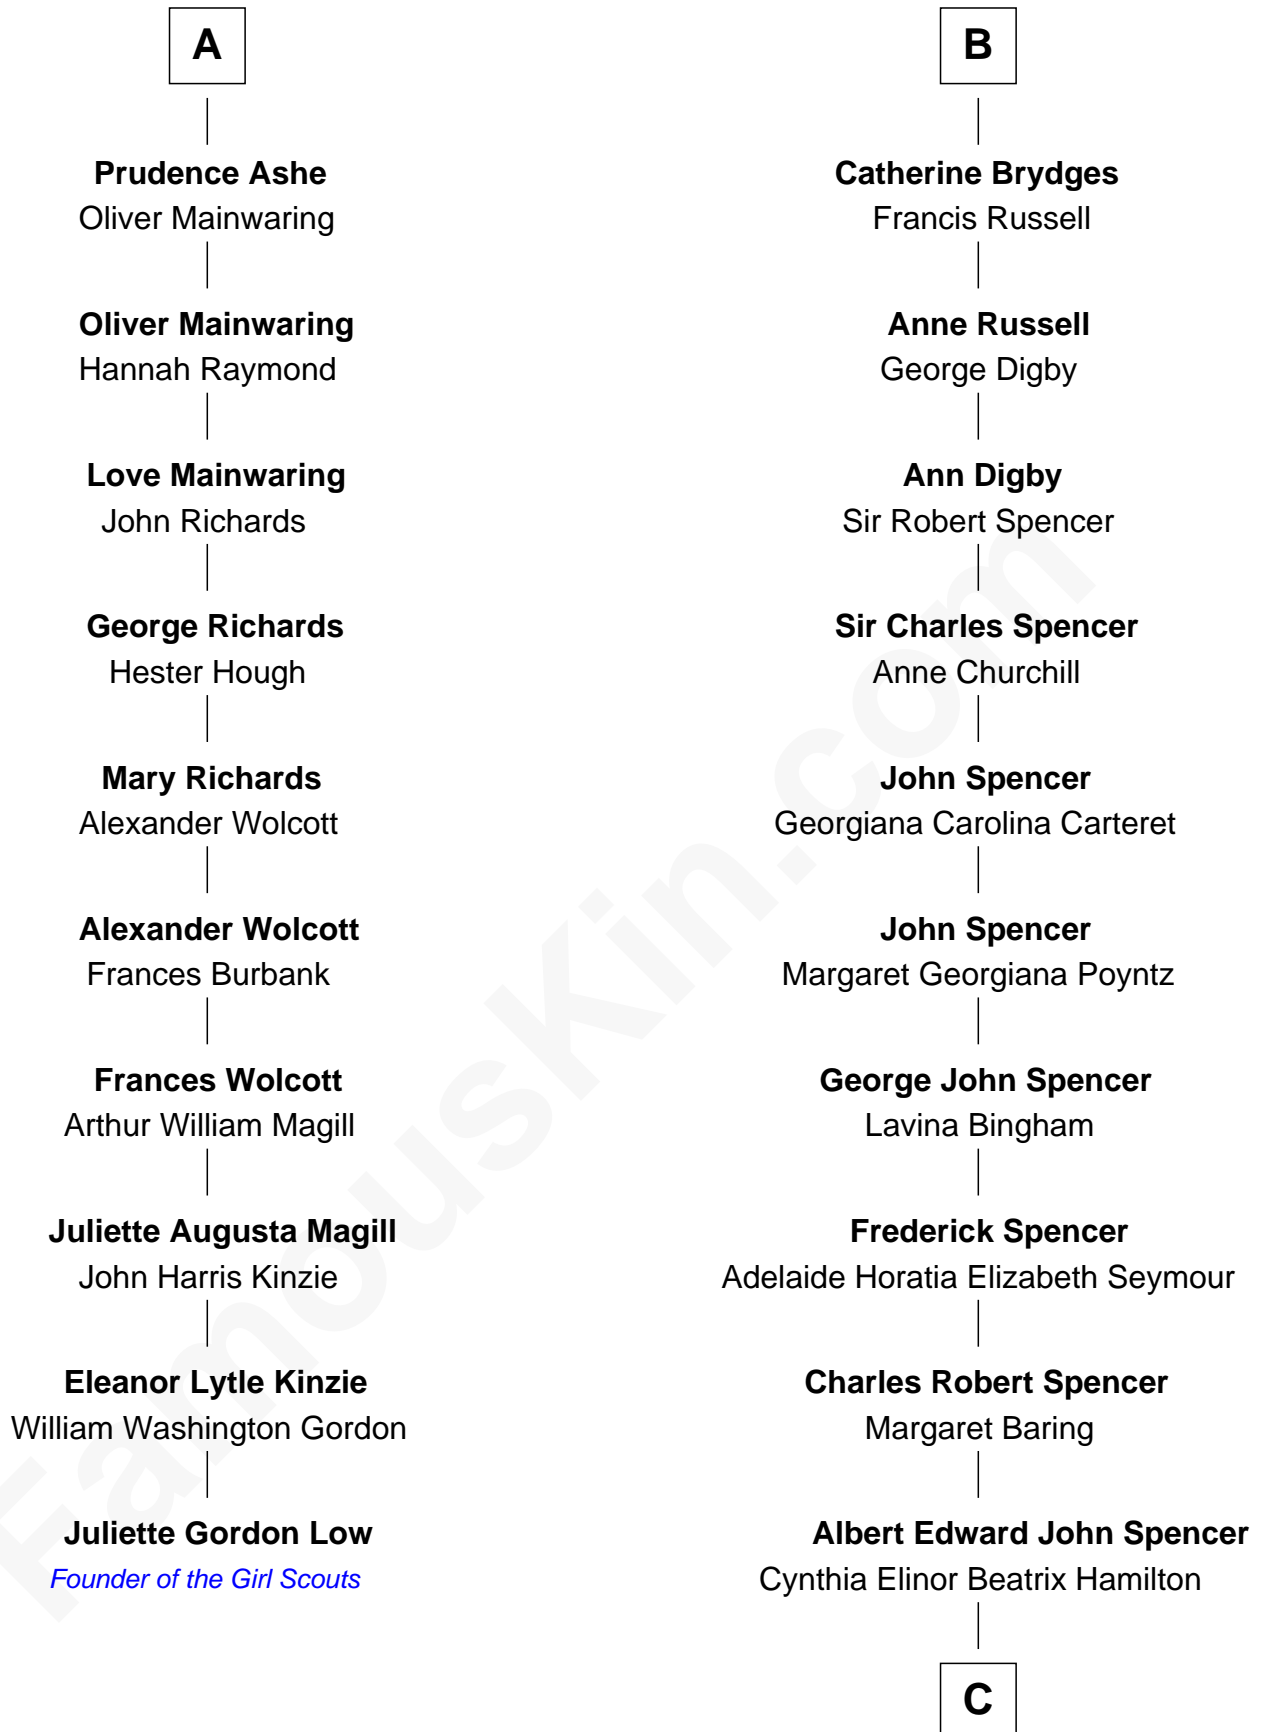

FamousKin.com
Relationship Chart of
Juliette Gordon Low
Founder of the Girl Scouts

16th cousin 3 times removed of
Prince William
Prince of Wales

C

Edward John Spencer
Frances Ruth Burke Roche

Princess Diana Frances Spencer
Charles III, King of the United Kingdom