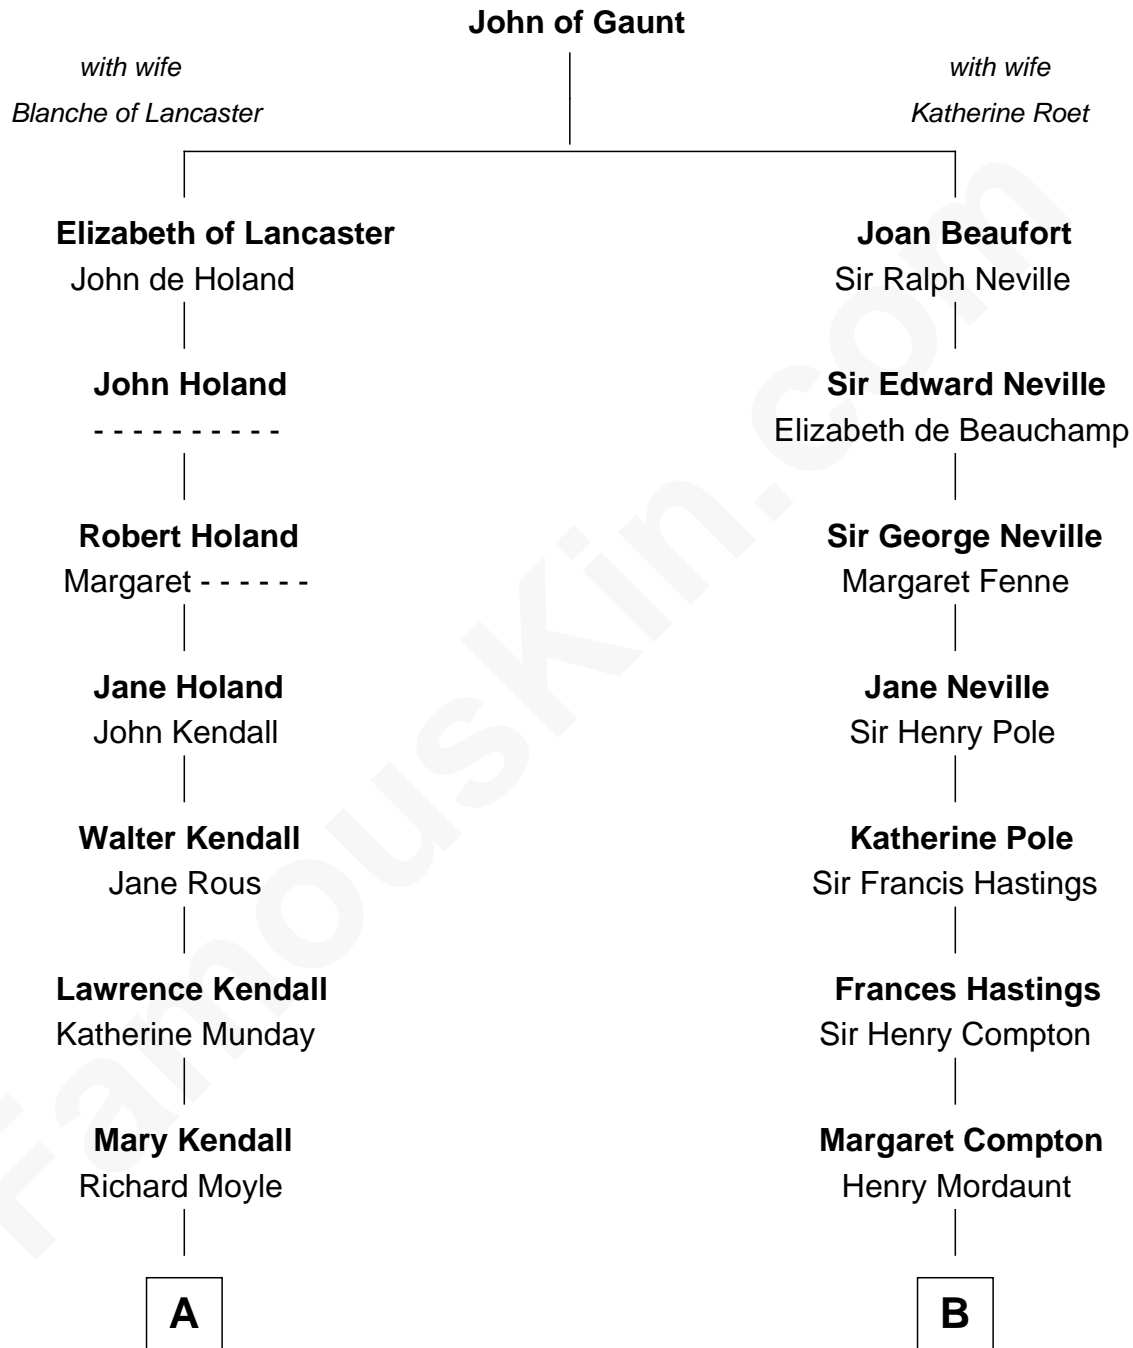

FamousKin.com Relationship Chart of

Juliette Gordon Low
Founder of the Girl Scouts

17th cousin 1 time removed of

Prince William
Prince of Wales

C

Princess Diana Frances Spencer
Charles III, King of the United Kingdom

Prince William
Prince of Wales

FamousKin.com