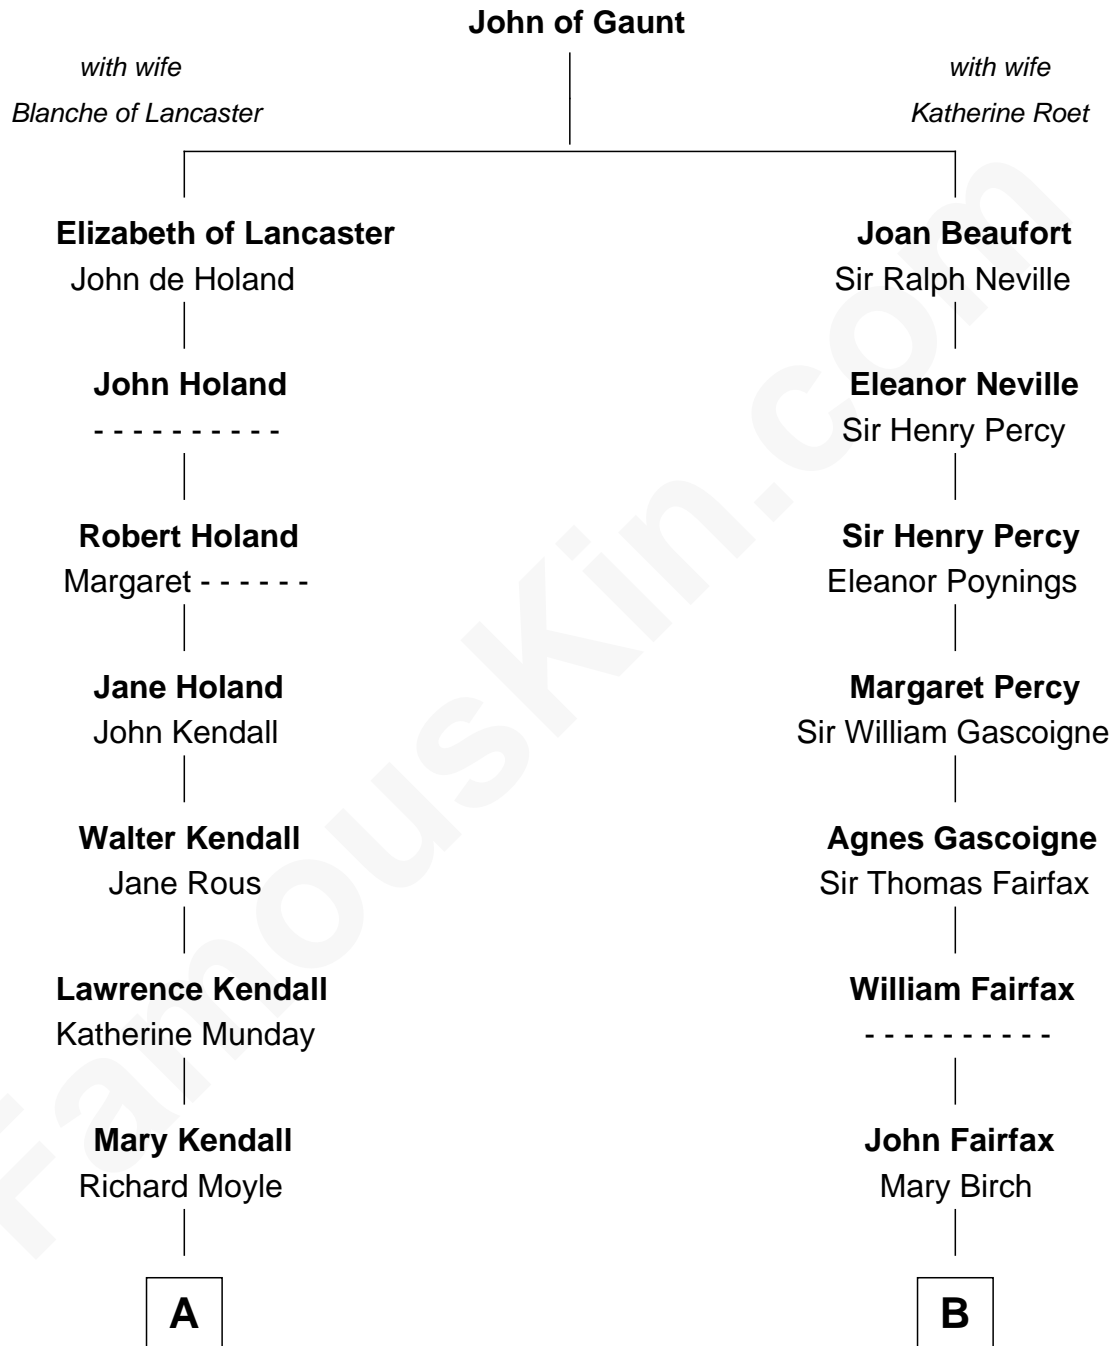

# FamousKin.com Relationship Chart of

**Juliette Gordon Low**  
*Founder of the Girl Scouts*

17th cousin 2 times removed of

**Catherine Middleton**  
*Princess of Wales*

C

**Peter Francis Middleton**

Valerie Glassborow

**Michael Francis Middleton**

Carole Elizabeth Goldsmith

**Catherine Middleton**

*Princess of Wales*

FamousKin.com