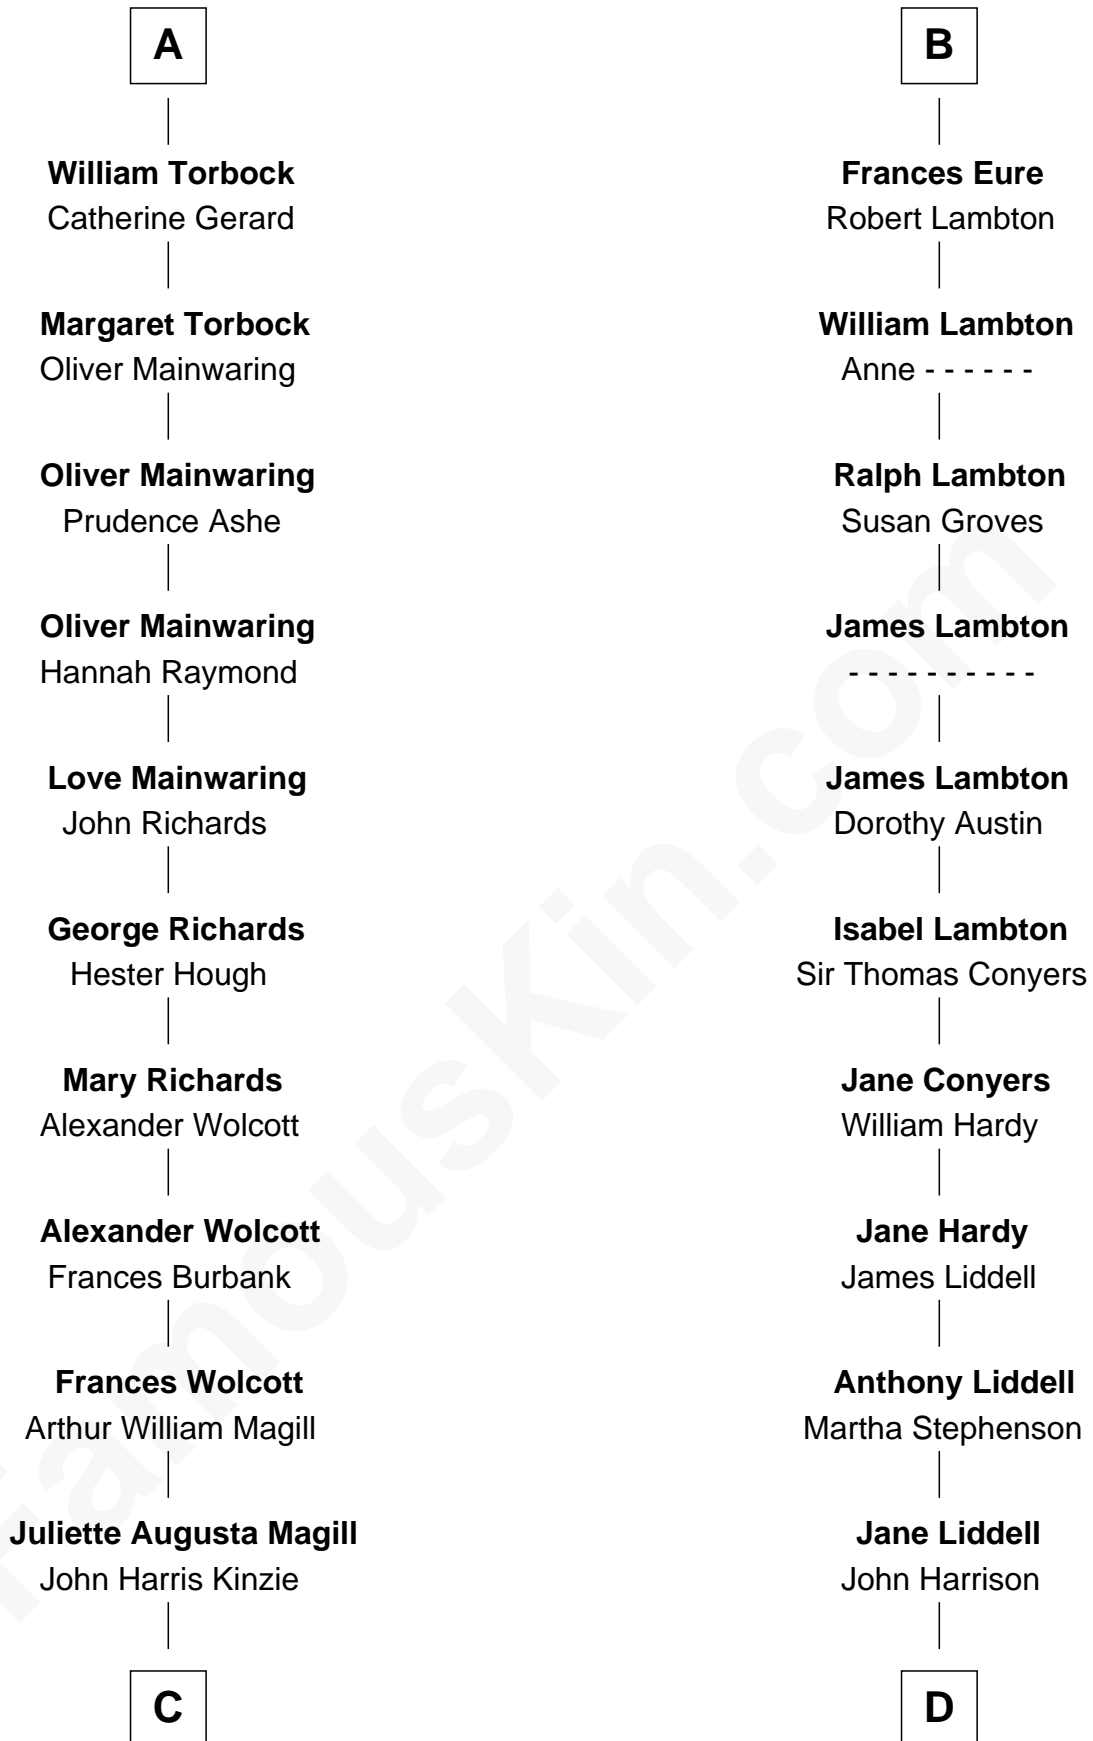

# FamousKin.com Relationship Chart of

**Juliette Gordon Low**  
*Founder of the Girl Scouts*

18th cousin 3 times removed of

**Catherine Middleton**  
*Princess of Wales*

**Edmund Fitzalan**  
Alice de Warenne

**Margery Stanley**  
Sir William Torbock

**Thomas Torbock**  
Elizabeth Moore

**A**

**Aline Fitzalan**

Sir Roger le Strange

**Lucy le Strange**

Sir William Willoughby

**Margery Willoughby**

Sir William FitzHugh

**Maud FitzHugh**

Sir William Bowes

**Sir Ralph Bowes**

Margery Conyers

**Sir Ralph Bowes**

Elizabeth Clifford

**Margery Bowes**

Sir Ralph Eure

**B**

**C**

**Eleanor Lytle Kinzie**  
William Washington Gordon

**Juliette Gordon Low**  
*Founder of the Girl Scouts*

**D**

**John Harrison**  
Jane Hill

**Thomas Harrison**  
Elizabeth Mary Temple