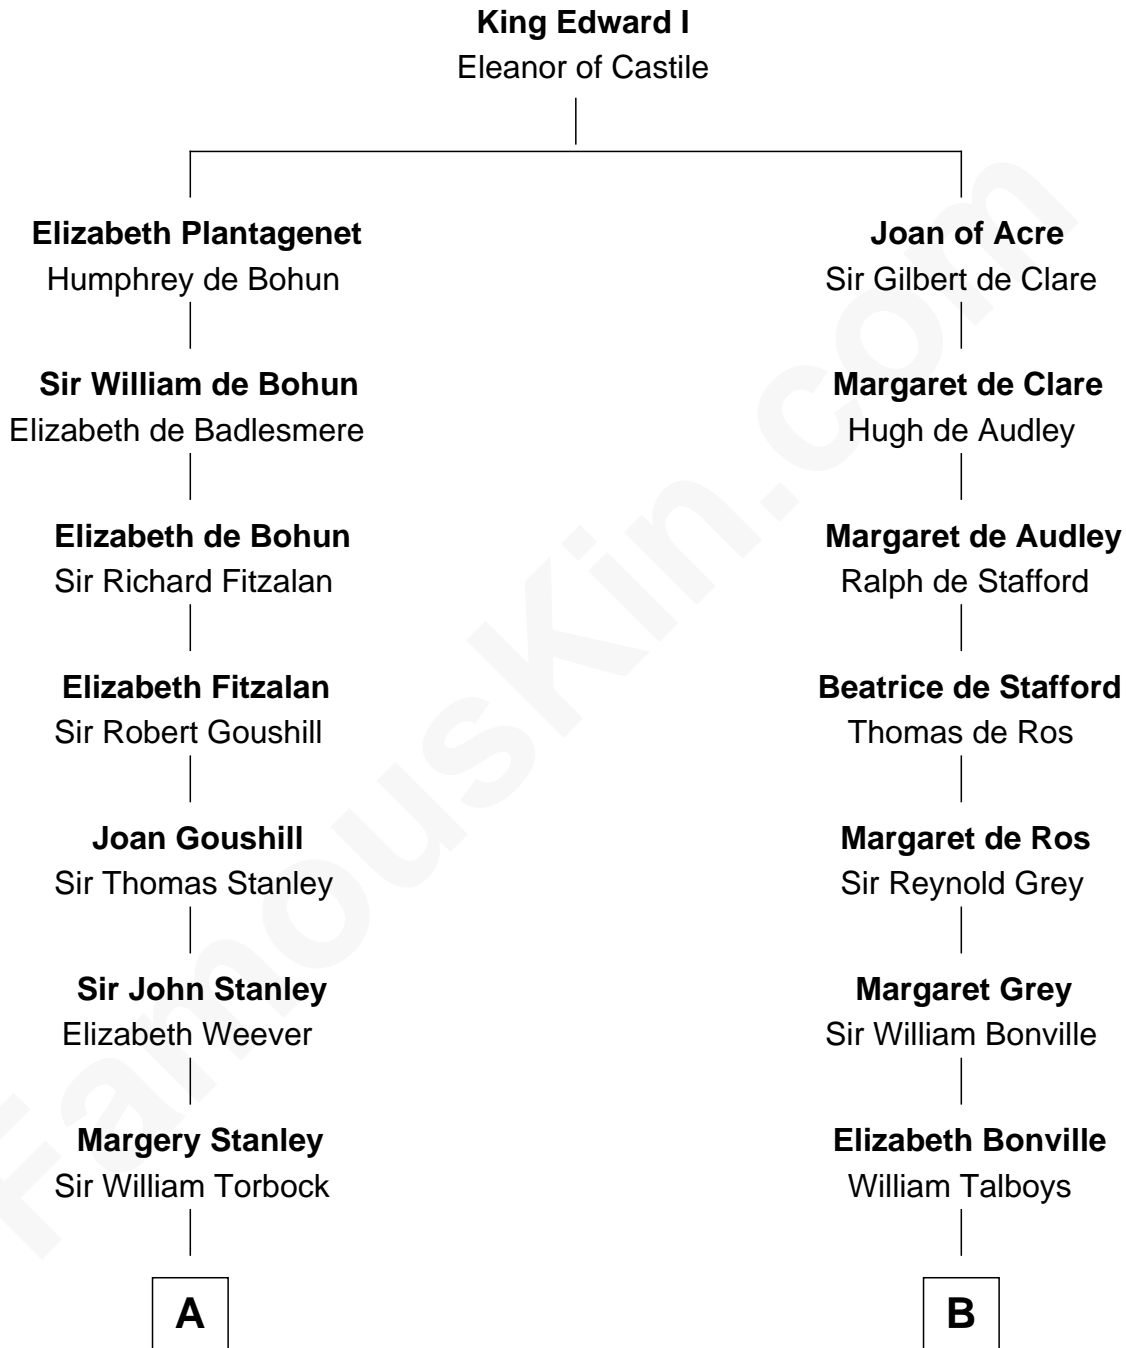

FamousKin.com Relationship Chart of

Juliette Gordon Low
Founder of the Girl Scouts

19th cousin of

William Rufus Day
36th U.S. Secretary of State

C

Juliette Augusta Magill

John Harris Kinzie

Eleanor Lytle Kinzie

William Washington Gordon

Juliette Gordon Low

Founder of the Girl Scouts

D

Rufus Paine Spalding

Lucretia A. Swift

Emily Swift Spalding

Luther Day