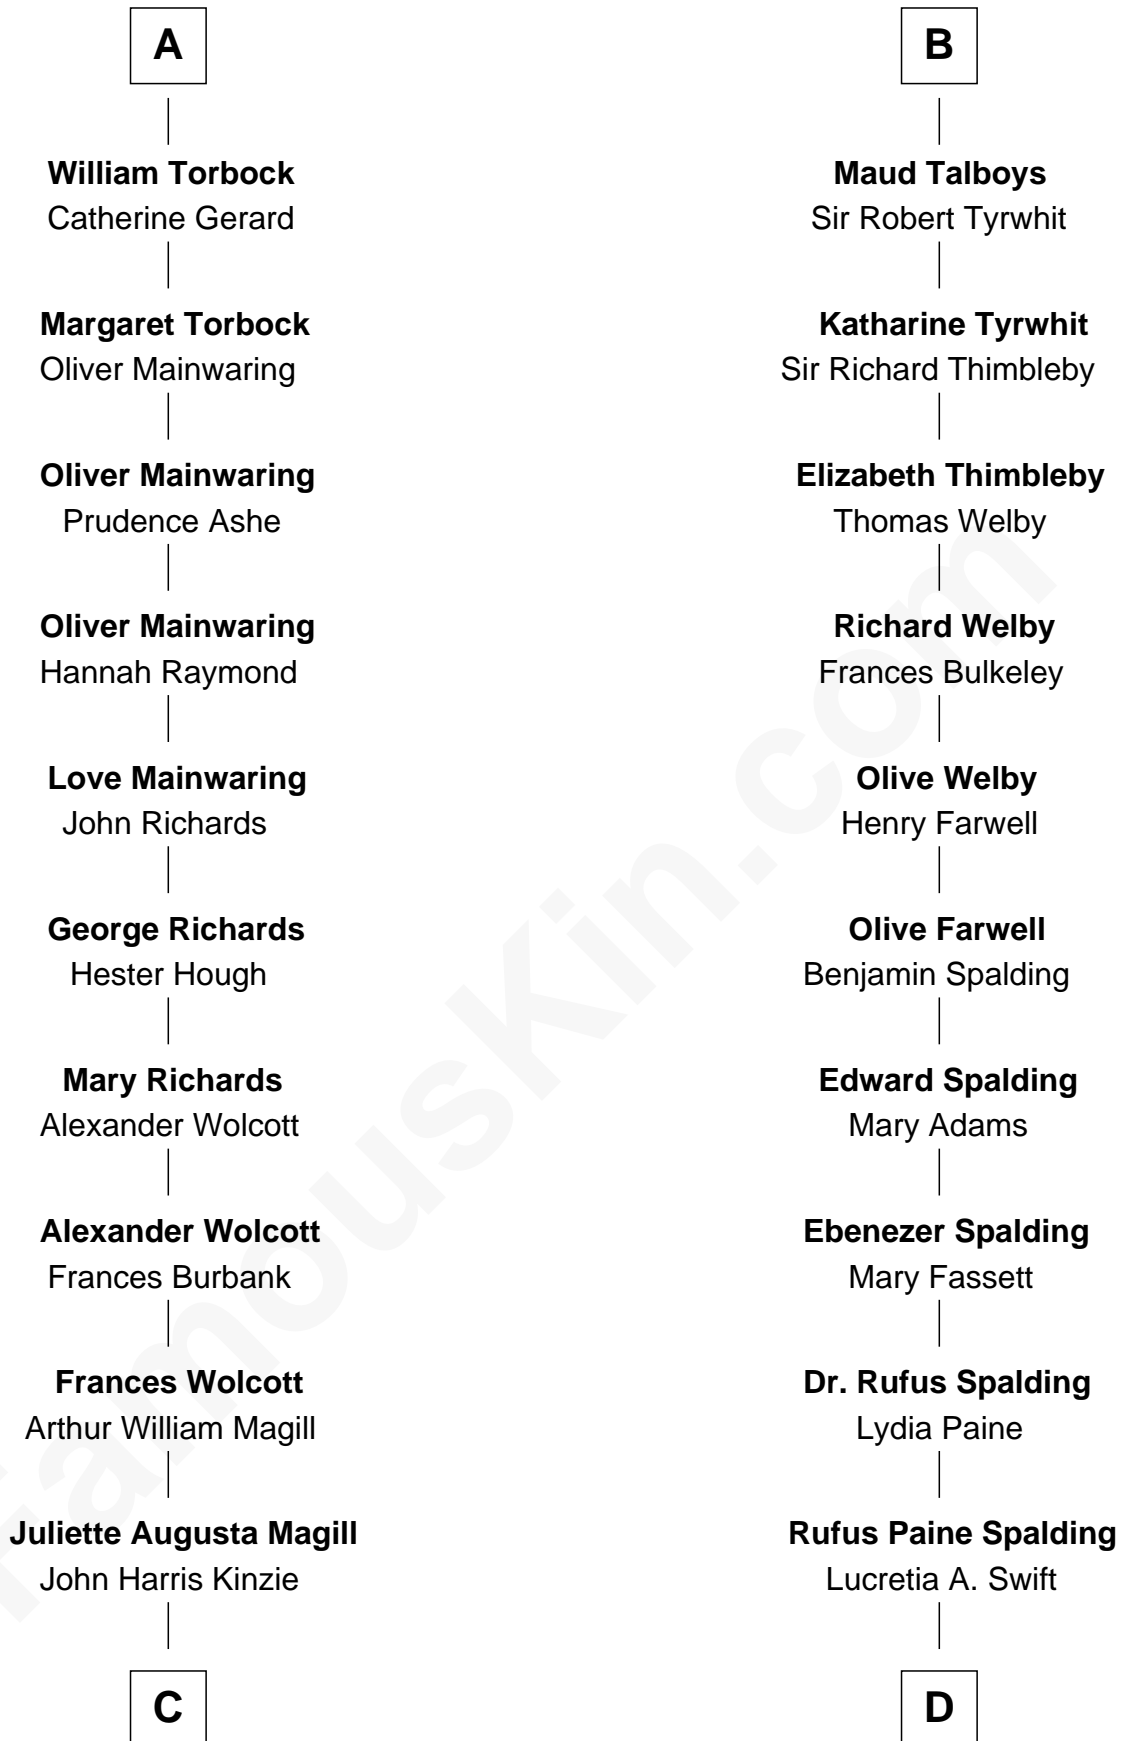

FamousKin.com Relationship Chart of

Juliette Gordon Low
Founder of the Girl Scouts

18th cousin of

William Rufus Day
36th U.S. Secretary of State

Henry Plantagenet
Maud de Chaworth

Eleanor Plantagenet
Richard Fitzalan

Sir Richard Fitzalan
Elizabeth de Bohun

Elizabeth Fitzalan
Sir Robert Goushill

Joan Goushill
Sir Thomas Stanley

Sir John Stanley
Elizabeth Weever

Margery Stanley
Sir William Torbock

Thomas Torbock
Elizabeth Moore

A

Joan of Lancaster
John de Mowbray

John de Mowbray
Elizabeth de Segrave

Joan de Mowbray
Sir Thomas Grey

Maud Grey
Sir Robert Ogle

Anne Ogle
Sir William Heron

Elizabeth Heron
Sir John Heron

Elizabeth Heron
Sir Robert Talboys

B

C

Eleanor Lytle Kinzie
William Washington Gordon

Juliette Gordon Low
Founder of the Girl Scouts

D

Emily Swift Spalding
Luther Day

William Rufus Day
36th U.S. Secretary of State

FamousKin.com