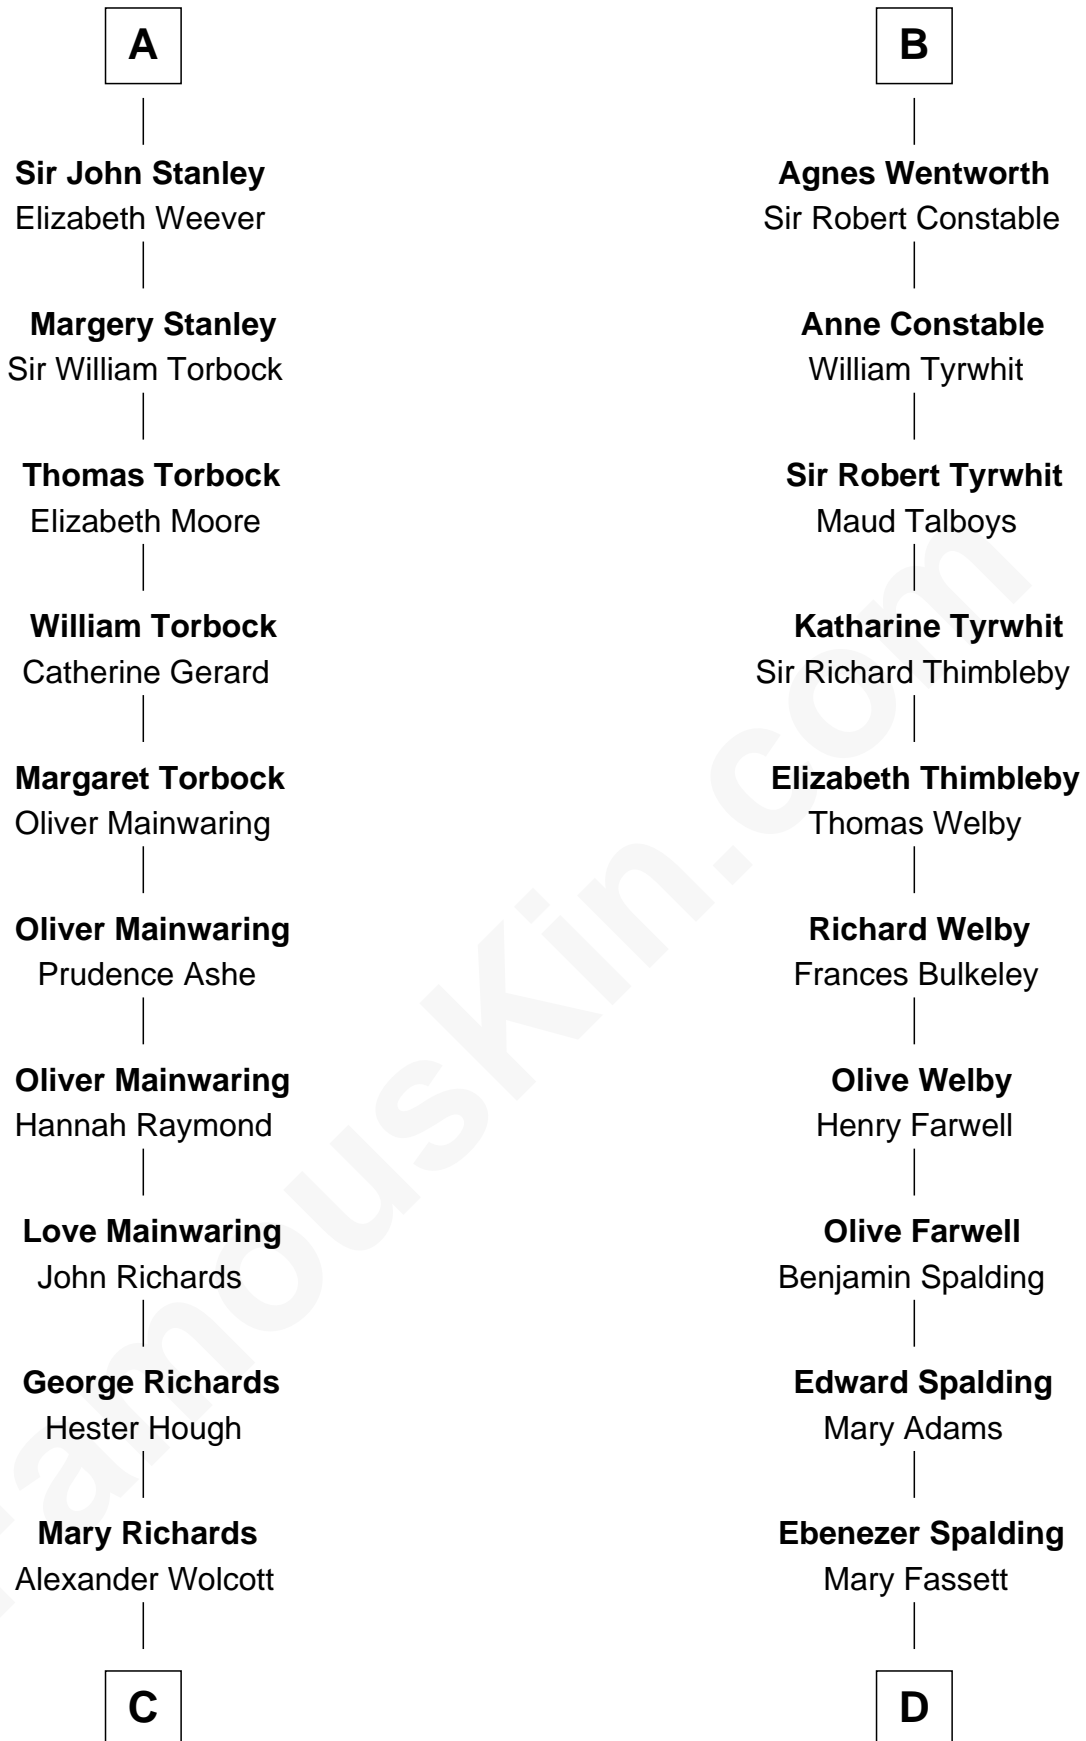

FamousKin.com Relationship Chart of

Juliette Gordon Low
Founder of the Girl Scouts

20th cousin 1 time removed of

William Rufus Day
36th U.S. Secretary of State

William de Braiose
Eva Marshal

Eleanor de Braiose
Sir Humphrey de Bohun

Humphrey de Bohun
Maud de Fiennes

Humphrey de Bohun
Elizabeth Plantagenet

Sir William de Bohun
Elizabeth de Badlesmere

Elizabeth de Bohun
Sir Richard Fitzalan

Elizabeth Fitzalan
Sir Robert Goushill

Joan Goushill
Sir Thomas Stanley

A

Eve de Braiose
Sir William de Cantilupe

Milicent de Cantilupe
Eudo la Zouche

Sir William la Zouche
Maud Lovel

Milicent la Zouche
Sir William Deincourt

Margaret Deincourt
Sir Robert de Tibetot

Elizabeth de Tibetot
Sir Philip le Despencer

Margery Despencer
Sir Roger Wentworth

B

C

Alexander Wolcott

Frances Burbank

Frances Wolcott

Arthur William Magill

Juliette Augusta Magill