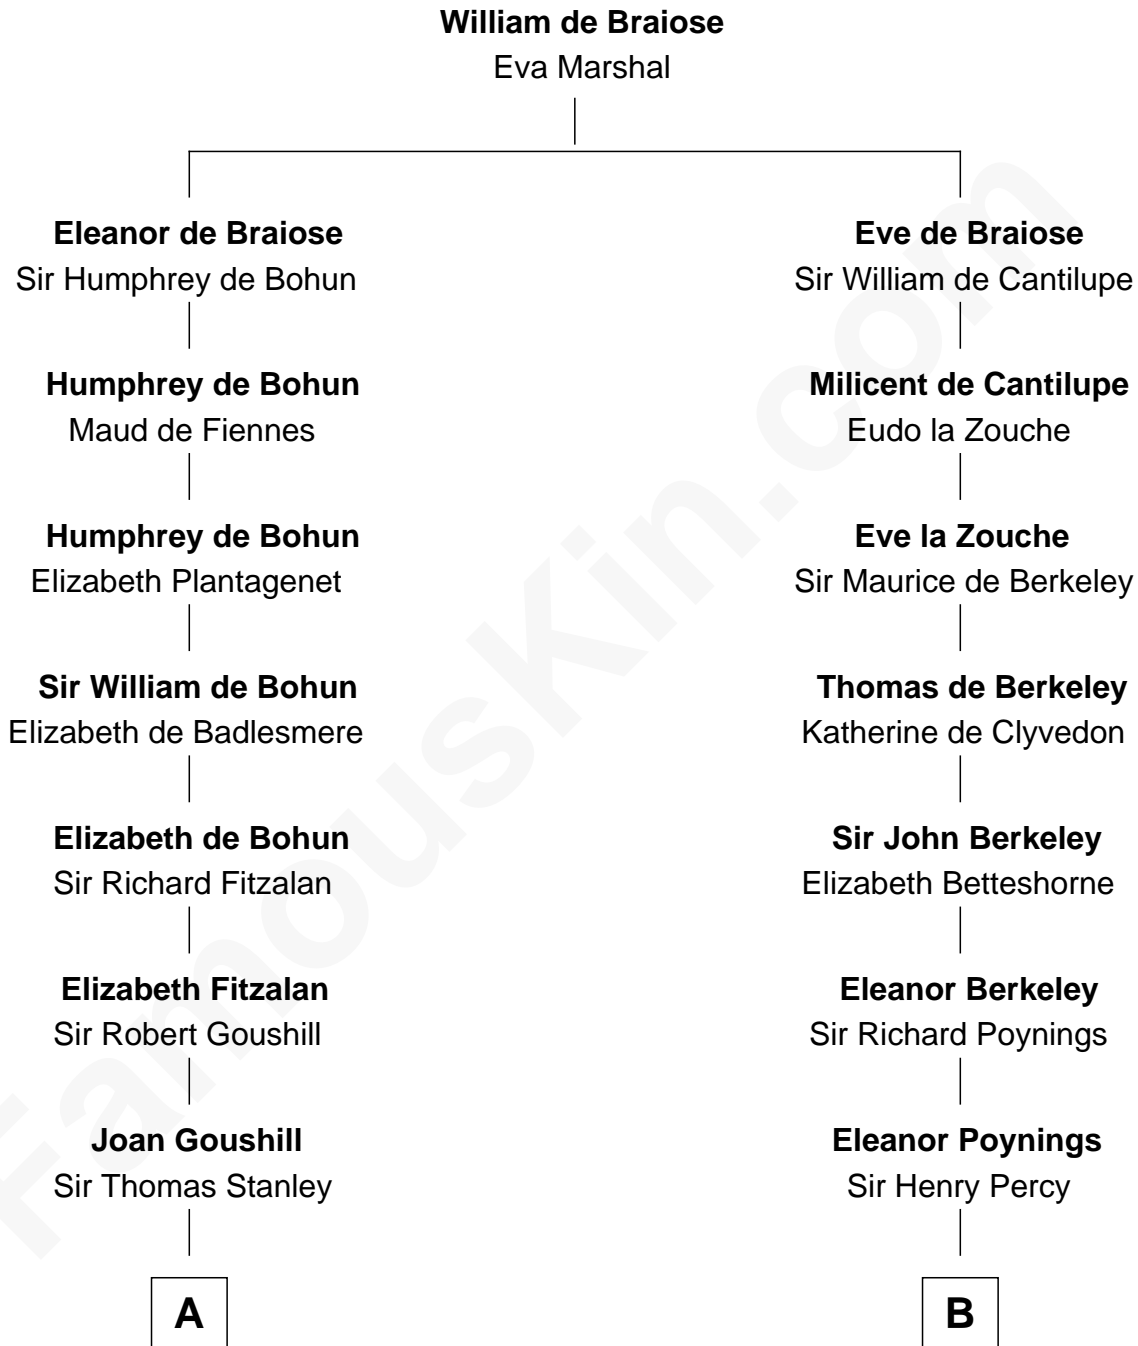

FamousKin.com Relationship Chart of

Juliette Gordon Low
Founder of the Girl Scouts

17th cousin 4 times removed of

Harriet Martineau
Author of The Hour and the Man

C

—
Alexander Wolcott

Frances Burbank

—
Frances Wolcott

Arthur William Magill

—
Juliette Augusta Magill

John Harris Kinzie

—
Eleanor Lytle Kinzie

William Washington Gordon

—
Juliette Gordon Low

Founder of the Girl Scouts