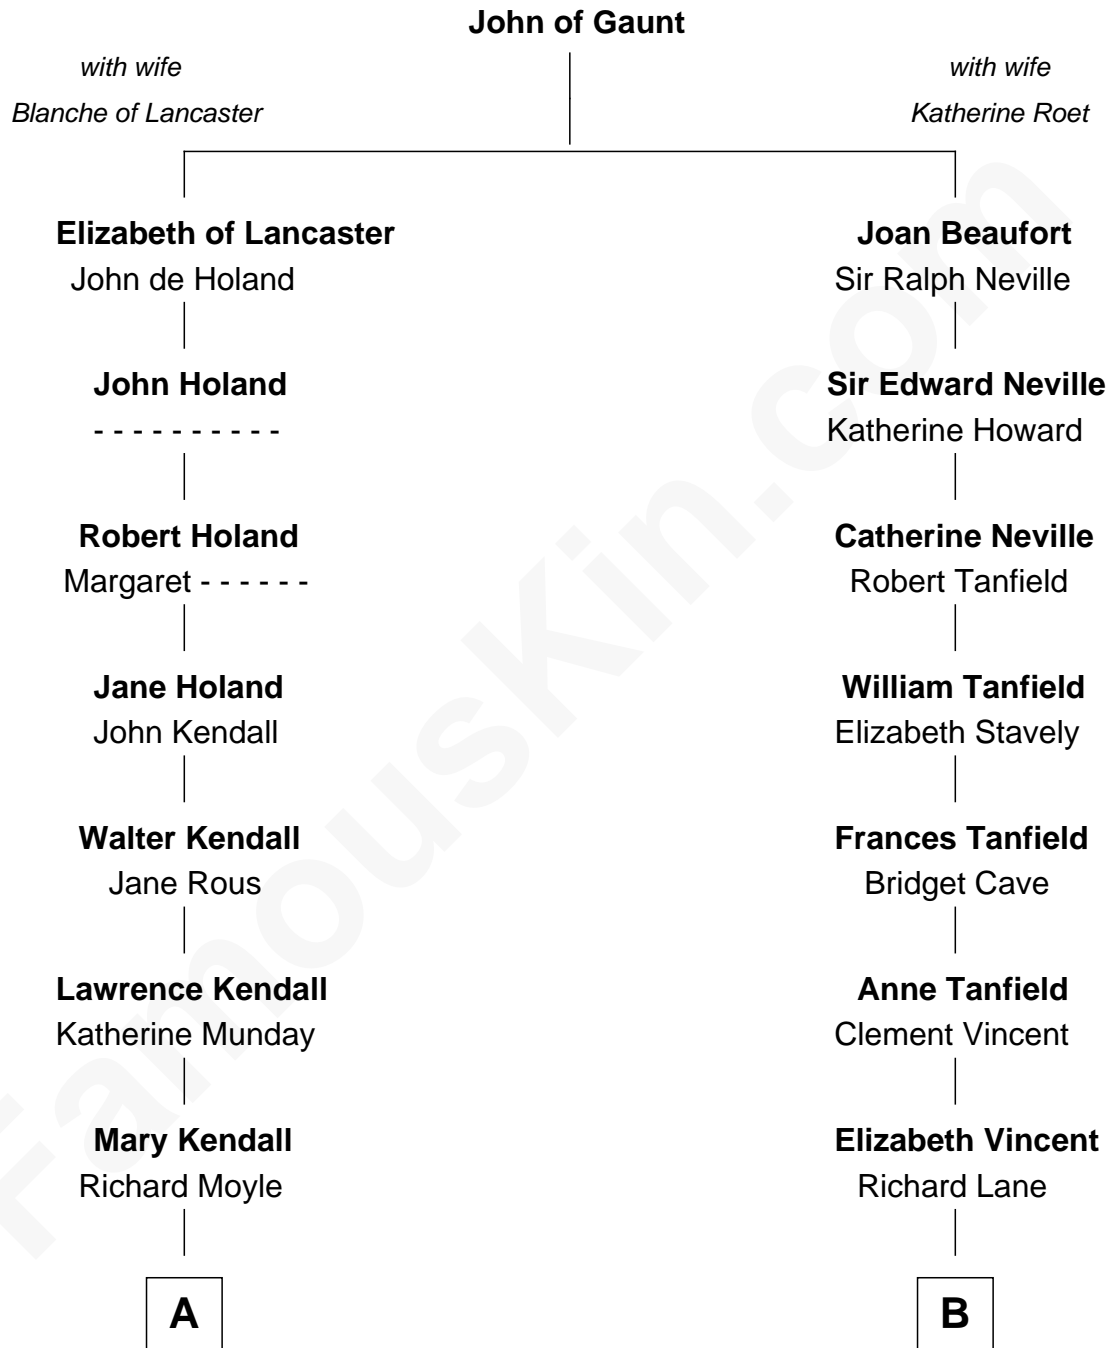

FamousKin.com Relationship Chart of

Juliette Gordon Low
Founder of the Girl Scouts

17th cousin 2 times removed of

Mary Chapin Carpenter
Singer and Songwriter

C

Harrison Marshall Robertson

Mary MacKenzie

Mary Bowie Robertson