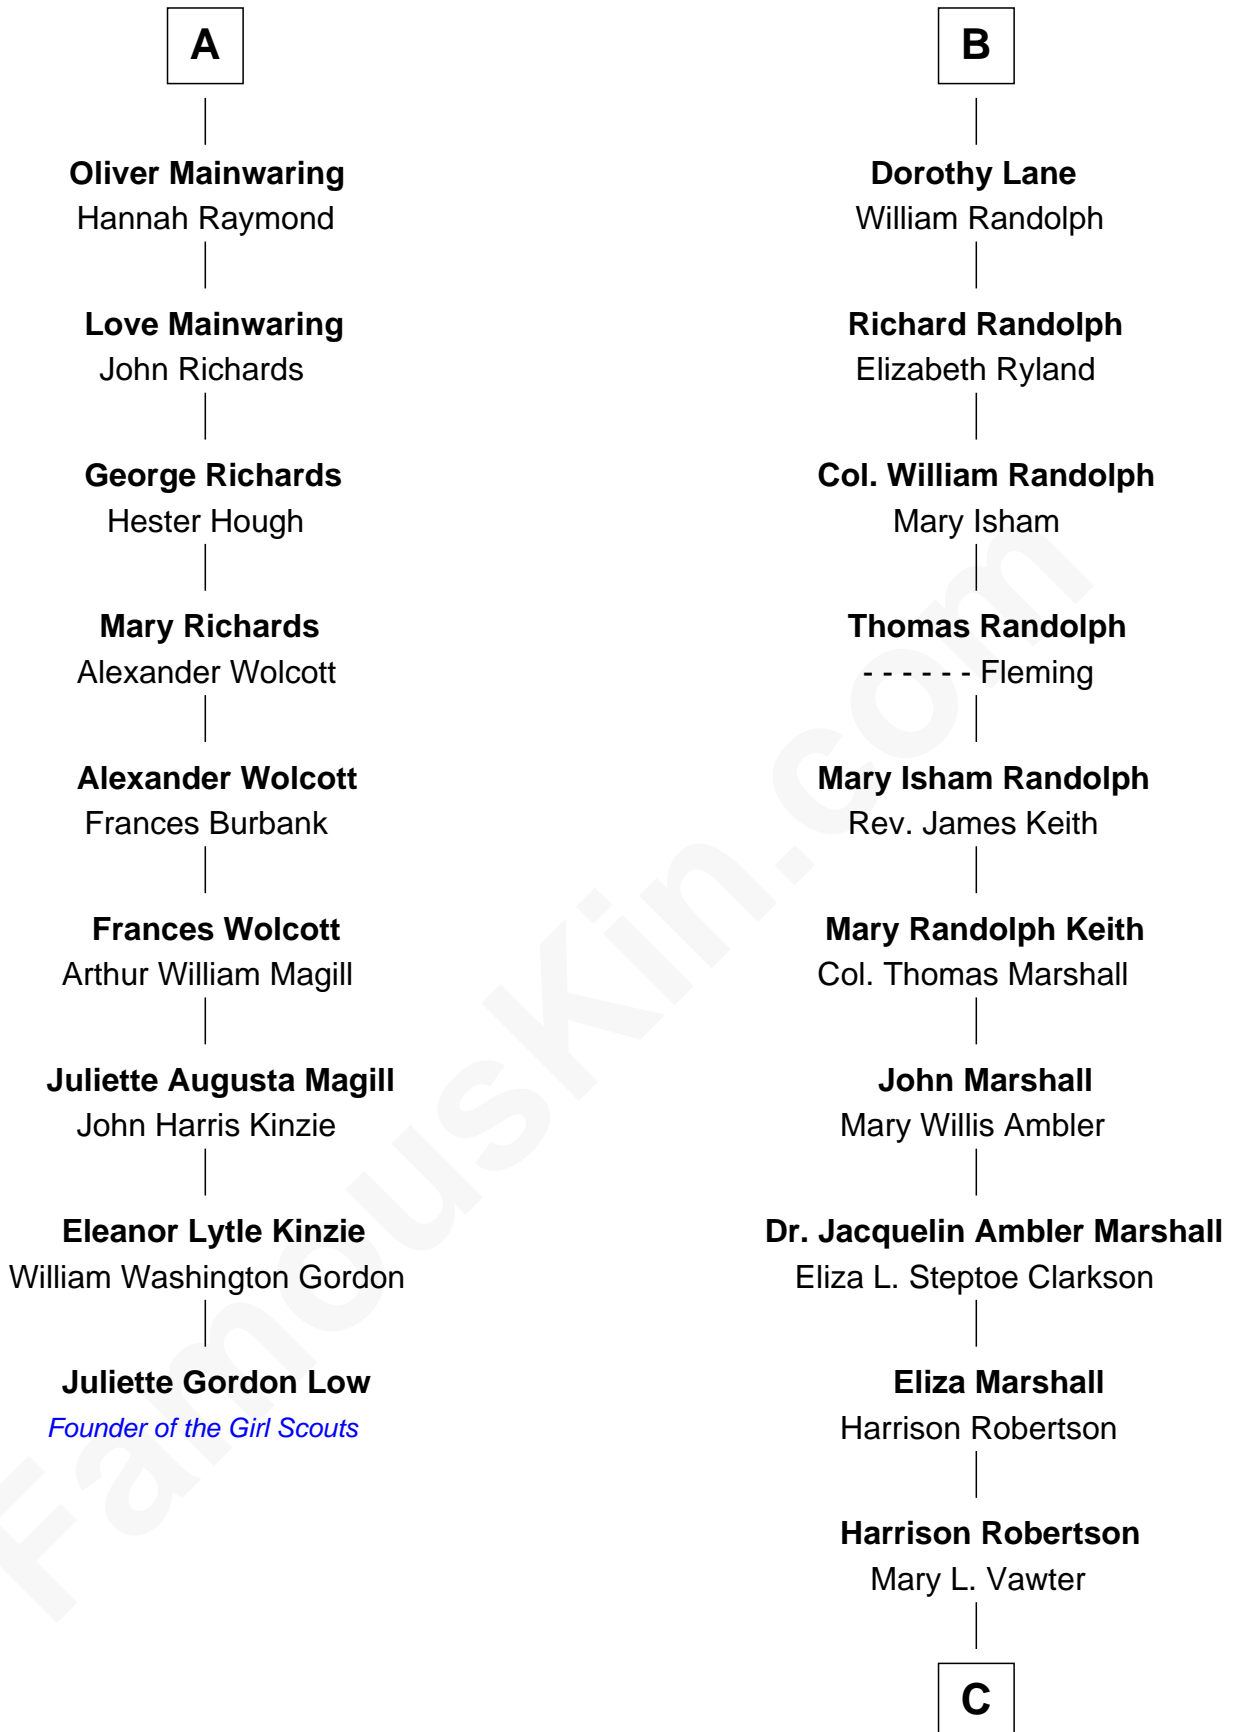

FamousKin.com Relationship Chart of

Juliette Gordon Low
Founder of the Girl Scouts

15th cousin 4 times removed of

Mary Chapin Carpenter
Singer and Songwriter

C

Harrison Marshall Robertson

Mary MacKenzie

Mary Bowie Robertson

Chapin Carpenter

Mary Chapin Carpenter

Singer and Songwriter

FamousKin.com