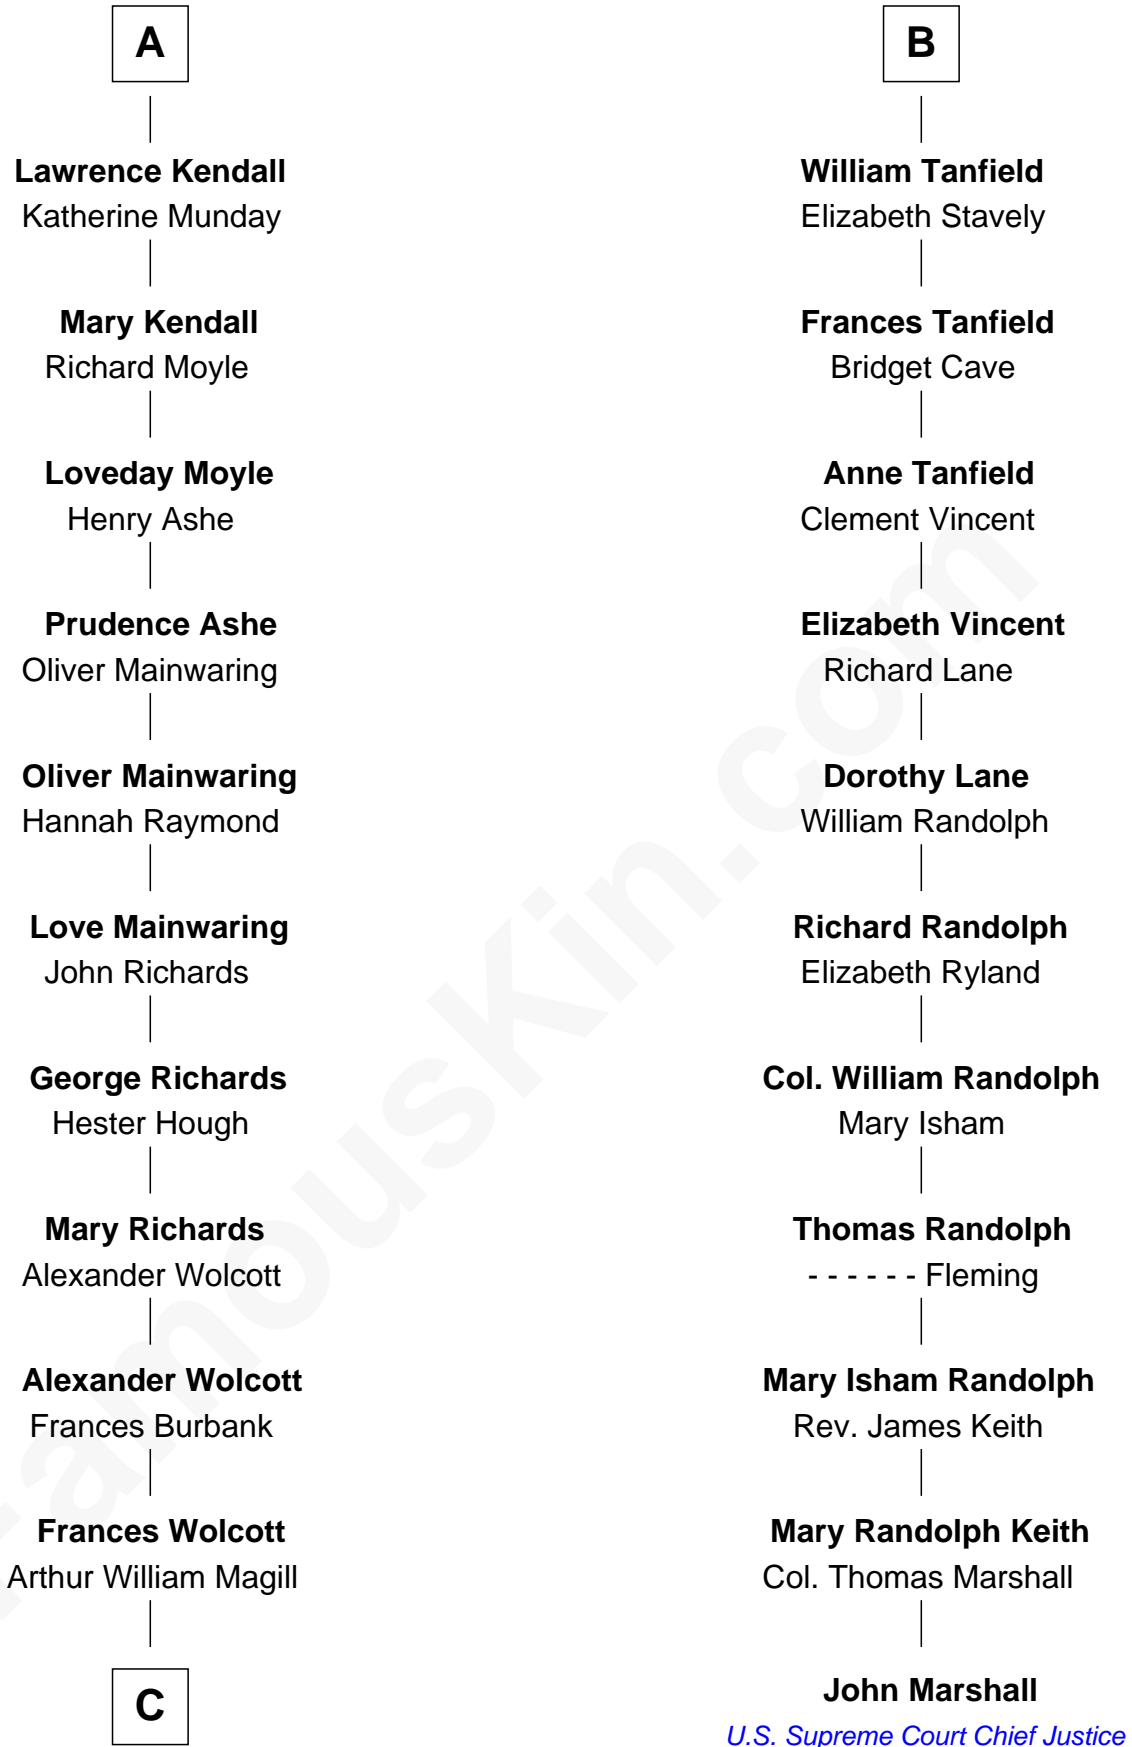

FamousKin.com Relationship Chart of

Juliette Gordon Low
Founder of the Girl Scouts

17th cousin 2 times removed of

John Marshall

4th Chief Justice of the U.S. Supreme Court

C

Juliette Augusta Magill

John Harris Kinzie

Eleanor Lytle Kinzie

William Washington Gordon

Juliette Gordon Low

Founder of the Girl Scouts

FamousKin.com