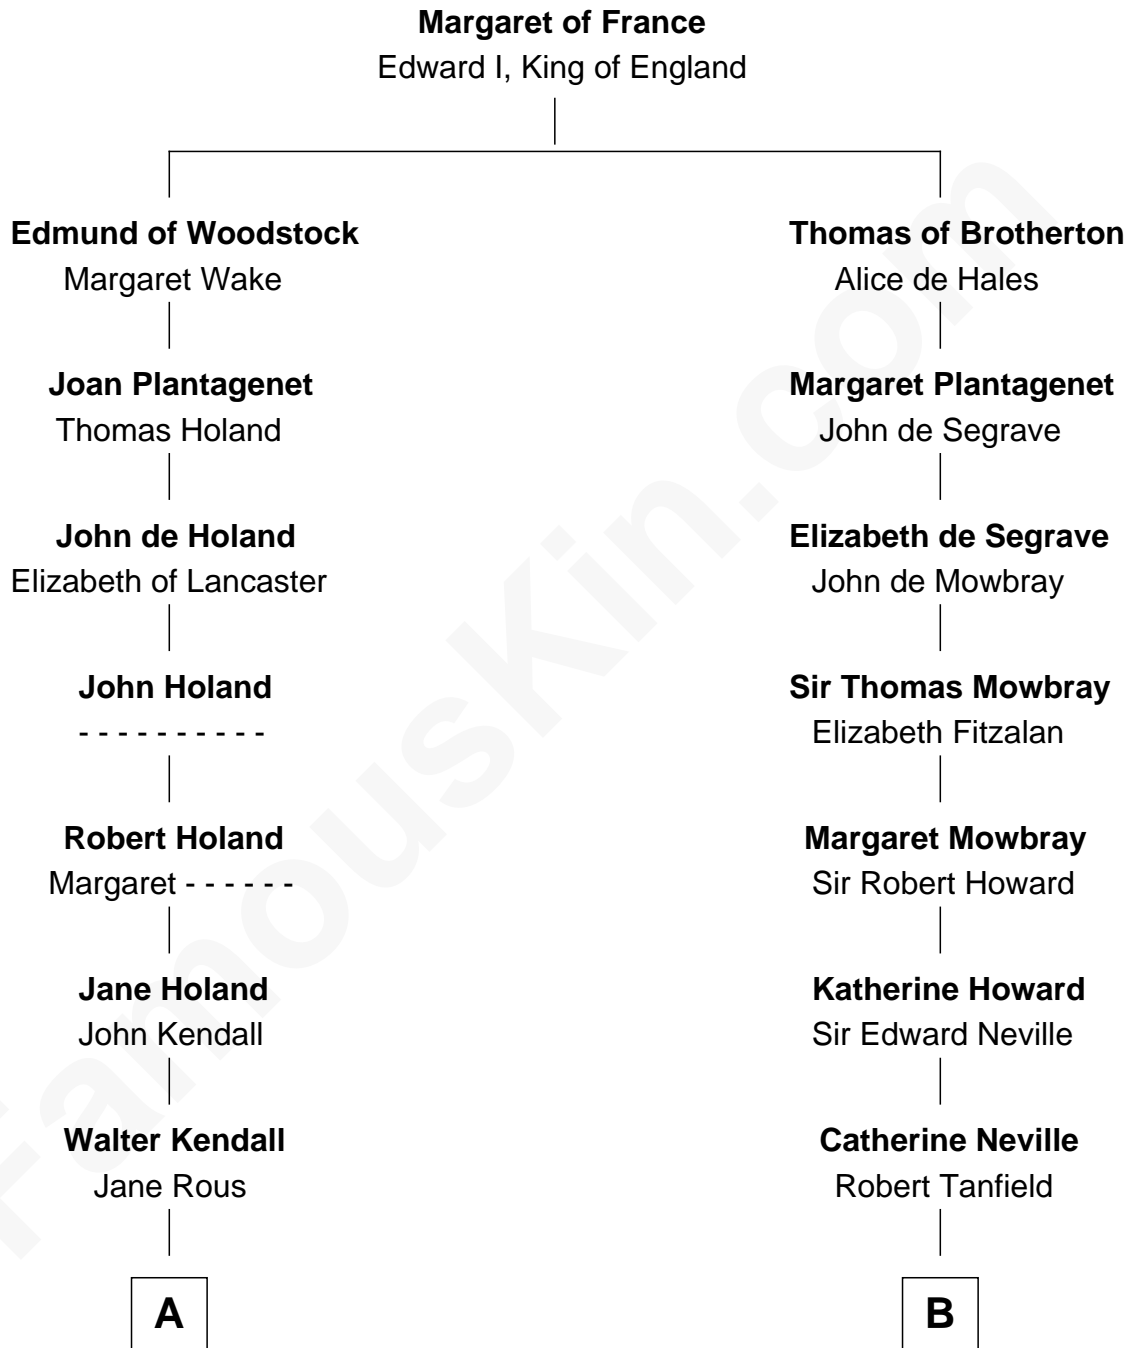

FamousKin.com Relationship Chart of

Juliette Gordon Low
Founder of the Girl Scouts

17th cousin 2 times removed of

John Marshall

4th Chief Justice of the U.S. Supreme Court

C

Juliette Augusta Magill

John Harris Kinzie

Eleanor Lytle Kinzie

William Washington Gordon

Juliette Gordon Low

Founder of the Girl Scouts

FamousKin.com