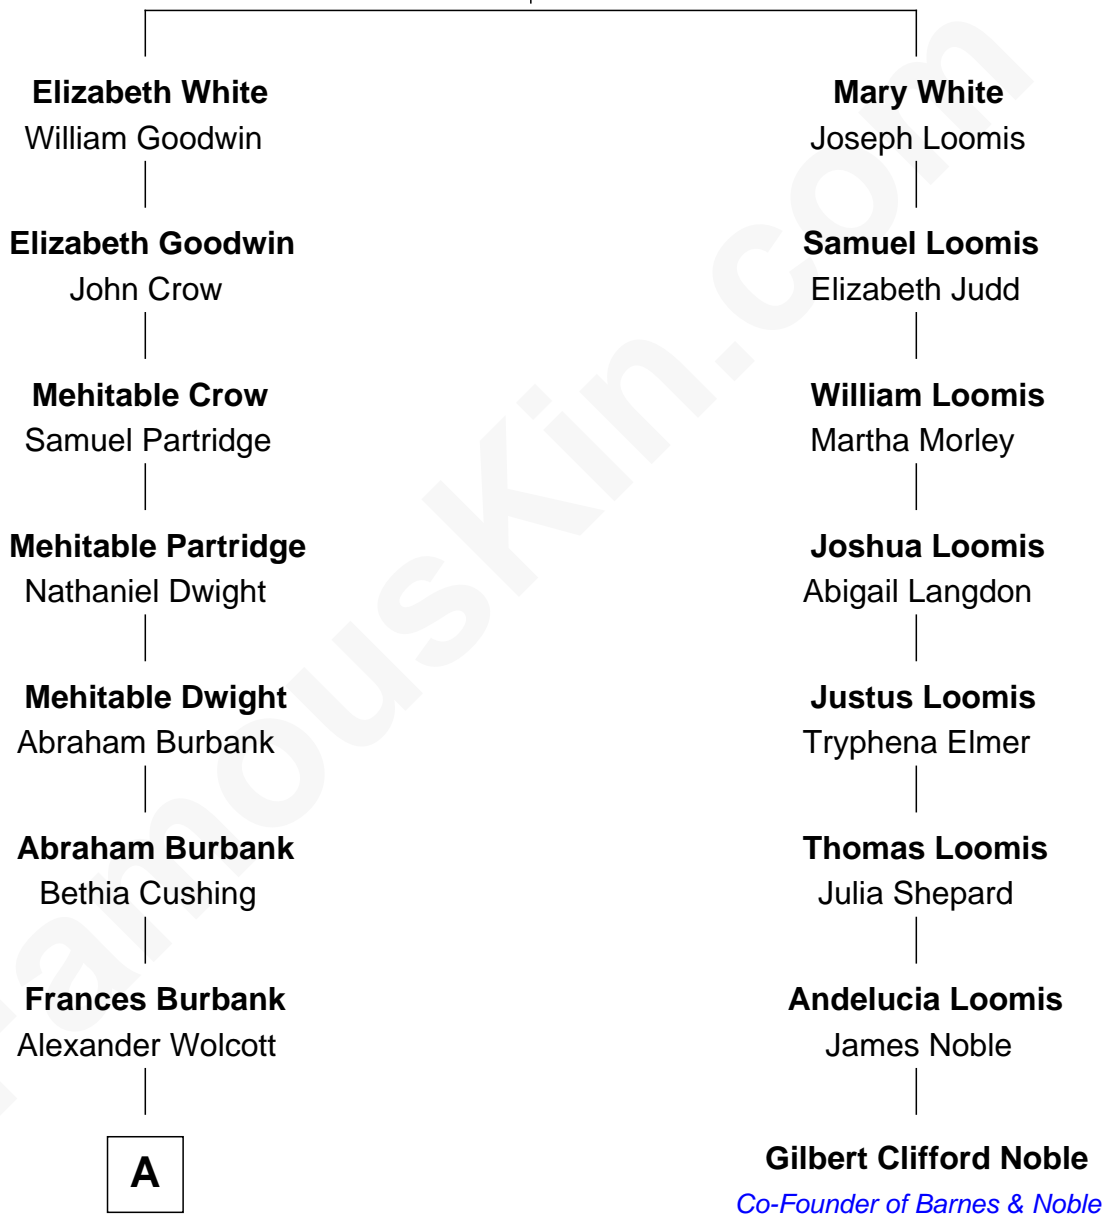

FamousKin.com Relationship Chart of

Juliette Gordon Low
Founder of the Girl Scouts

7th cousin 3 times removed of

Gilbert Clifford Noble
Co-Founder of Barnes & Noble

Robert White
Bridget Allgar

A

—
Frances Wolcott
Arthur William Magill

—
Juliette Augusta Magill
John Harris Kinzie

—
Eleanor Lytle Kinzie
William Washington Gordon

—
Juliette Gordon Low
Founder of the Girl Scouts