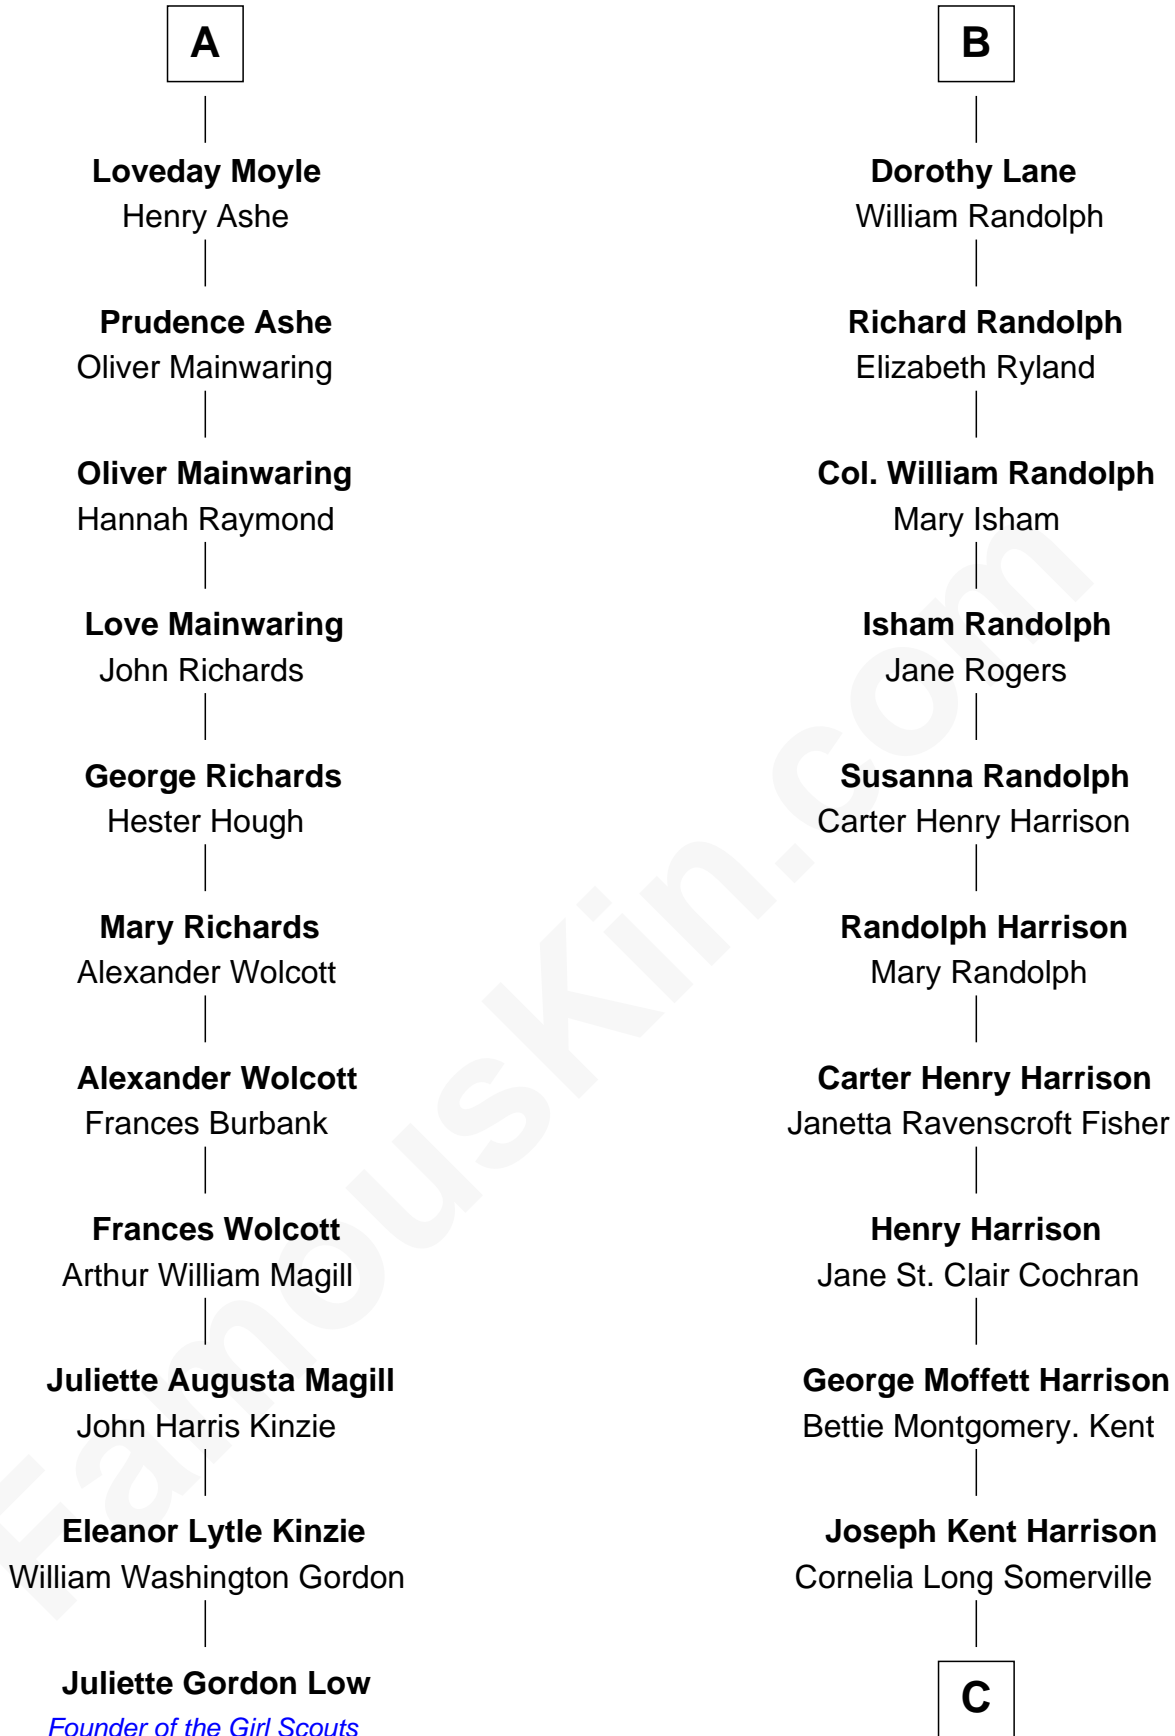

FamousKin.com Relationship Chart of

Juliette Gordon Low
Founder of the Girl Scouts

17th cousin 2 times removed of

Edward Norton
Movie Actor

C

Betty Kent Harrison
Edward Mower Norton

Edward Mower Norton
Lydia Robinson Rouse

Edward Norton
Movie Actor

FamousKin.com