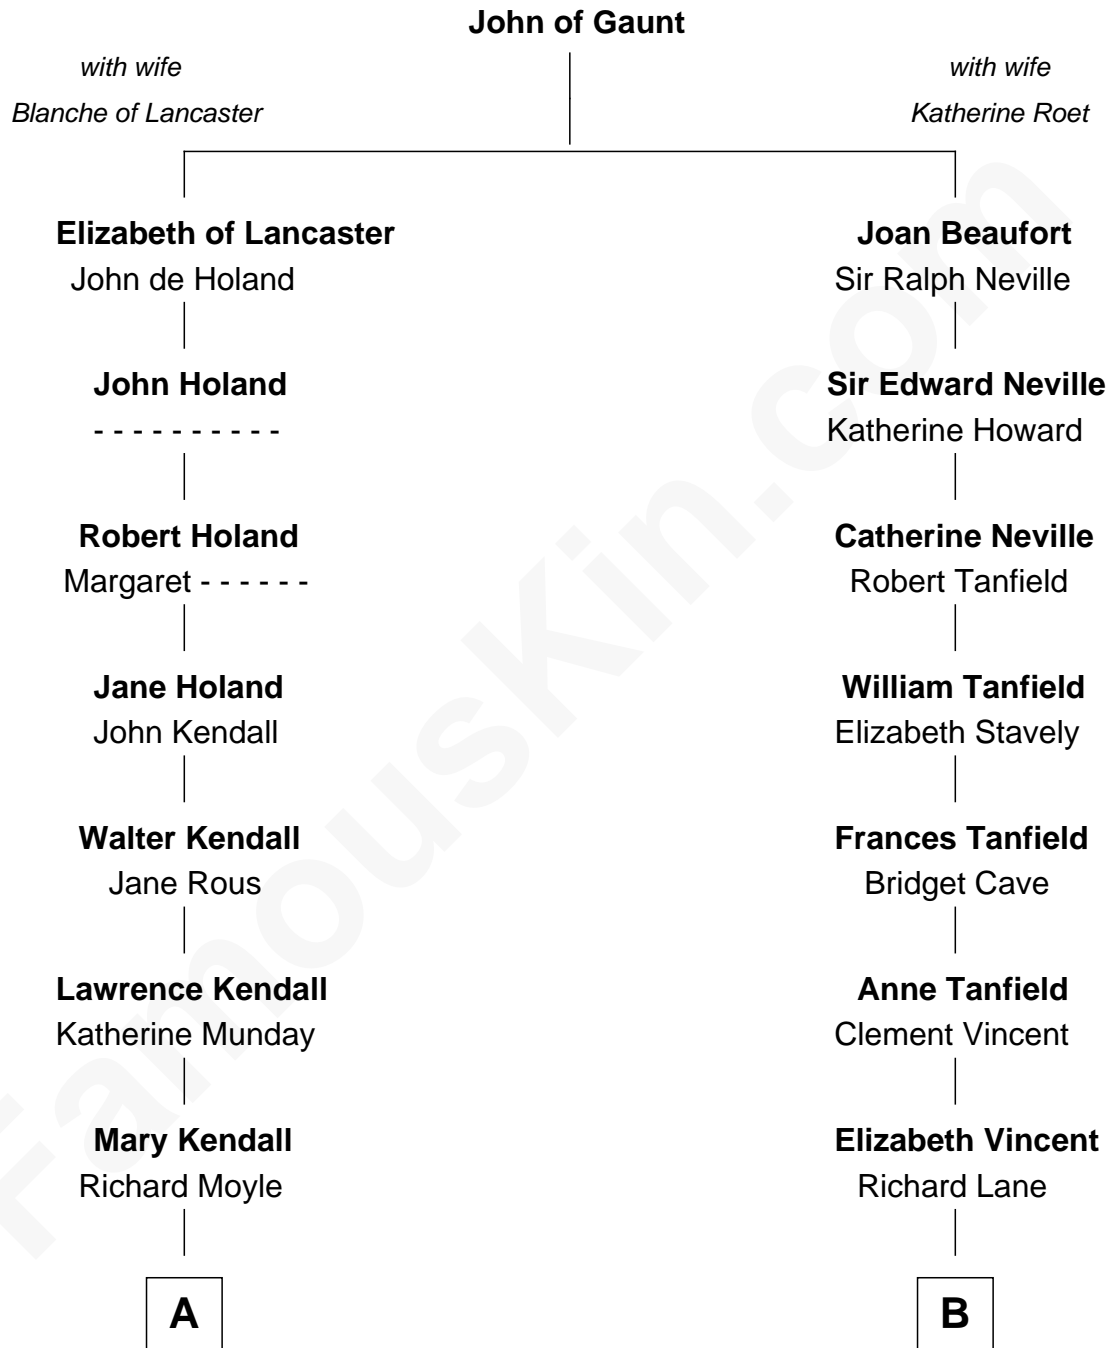

FamousKin.com Relationship Chart of

Juliette Gordon Low
Founder of the Girl Scouts

17th cousin 2 times removed of

Edward Norton
Movie Actor

C

Betty Kent Harrison
Edward Mower Norton

Edward Mower Norton
Lydia Robinson Rouse