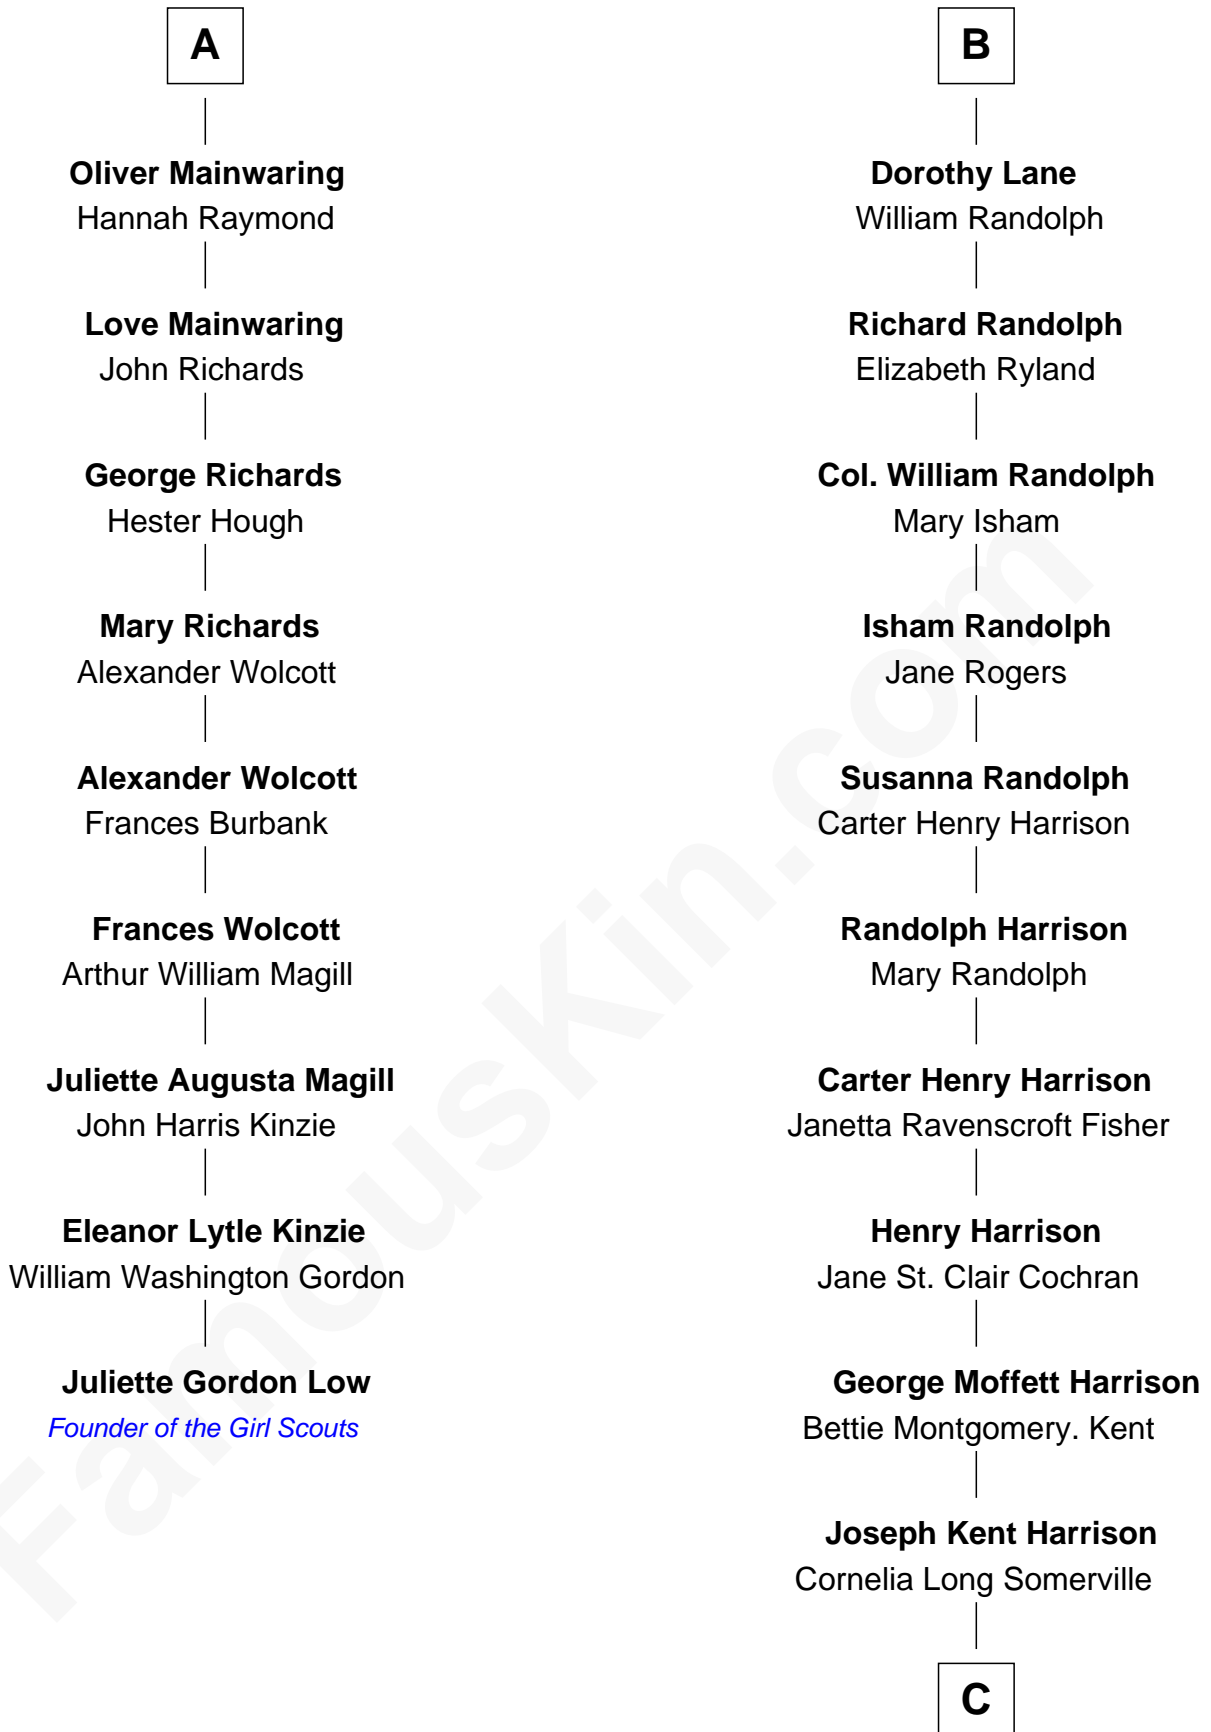

FamousKin.com

Relationship Chart of

Juliette Gordon Low

Founder of the Girl Scouts

15th cousin 4 times removed of

Edward Norton
Movie Actor

C

Betty Kent Harrison
Edward Mower Norton

Edward Mower Norton
Lydia Robinson Rouse

Edward Norton
Movie Actor

FamousKin.com