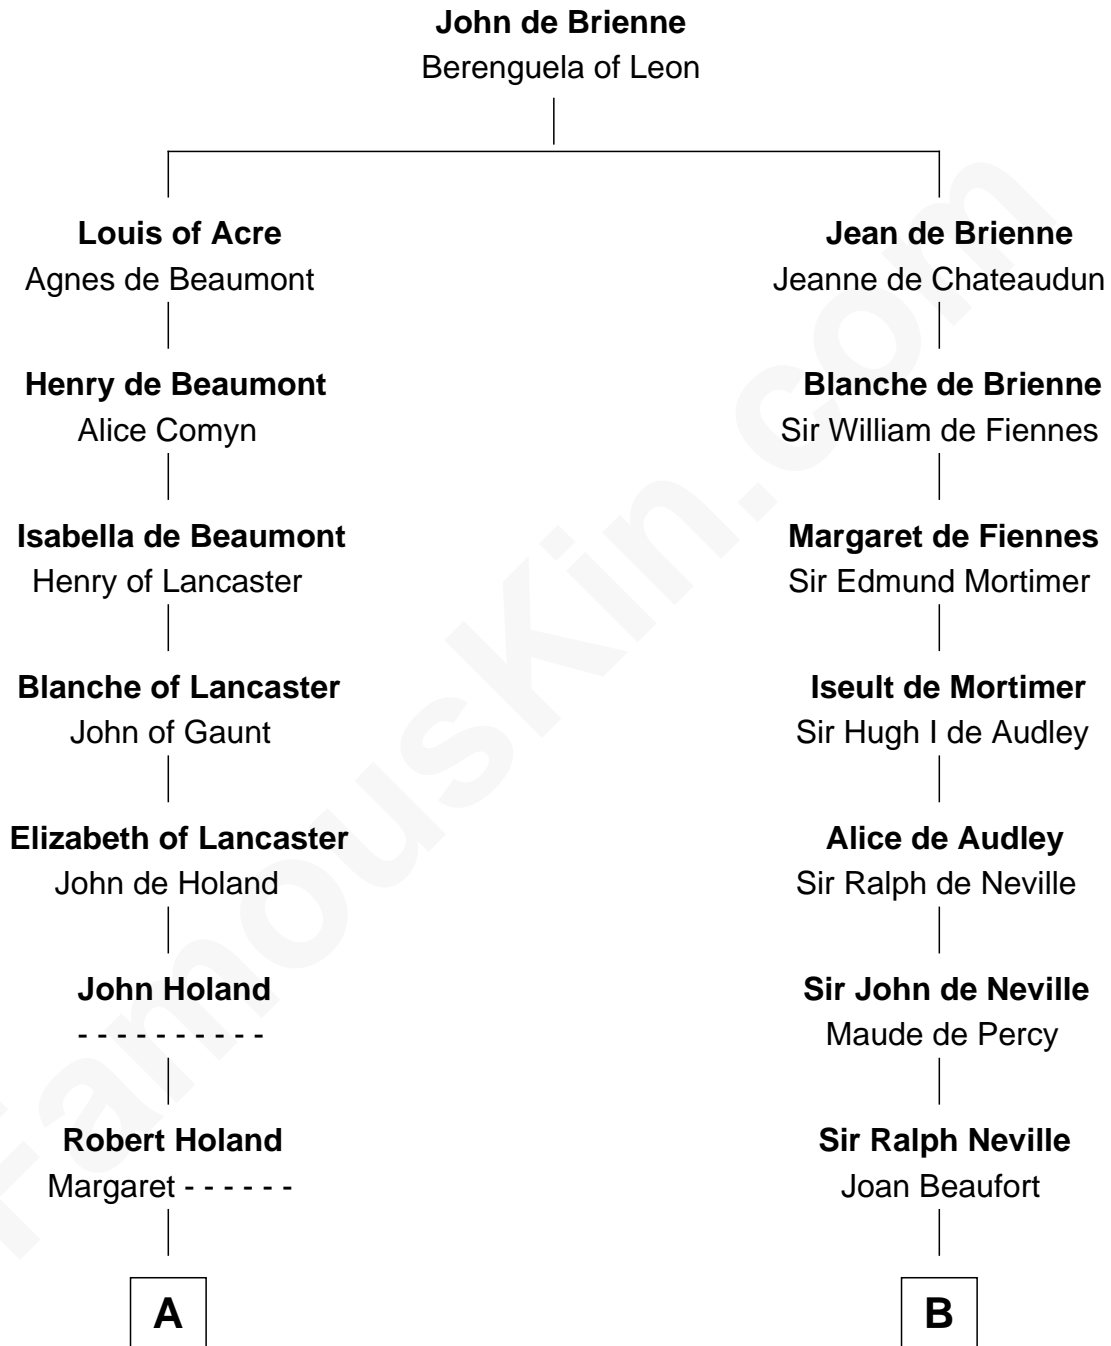

FamousKin.com Relationship Chart of

Juliette Gordon Low
Founder of the Girl Scouts

21st cousin of

Oliver Wendell Holmes, Jr.
U.S. Supreme Court Justice

C

Alexander Wolcott

Frances Burbank

Frances Wolcott

Arthur William Magill

Juliette Augusta Magill

John Harris Kinzie

Eleanor Lytle Kinzie

William Washington Gordon

Juliette Gordon Low

Founder of the Girl Scouts

D