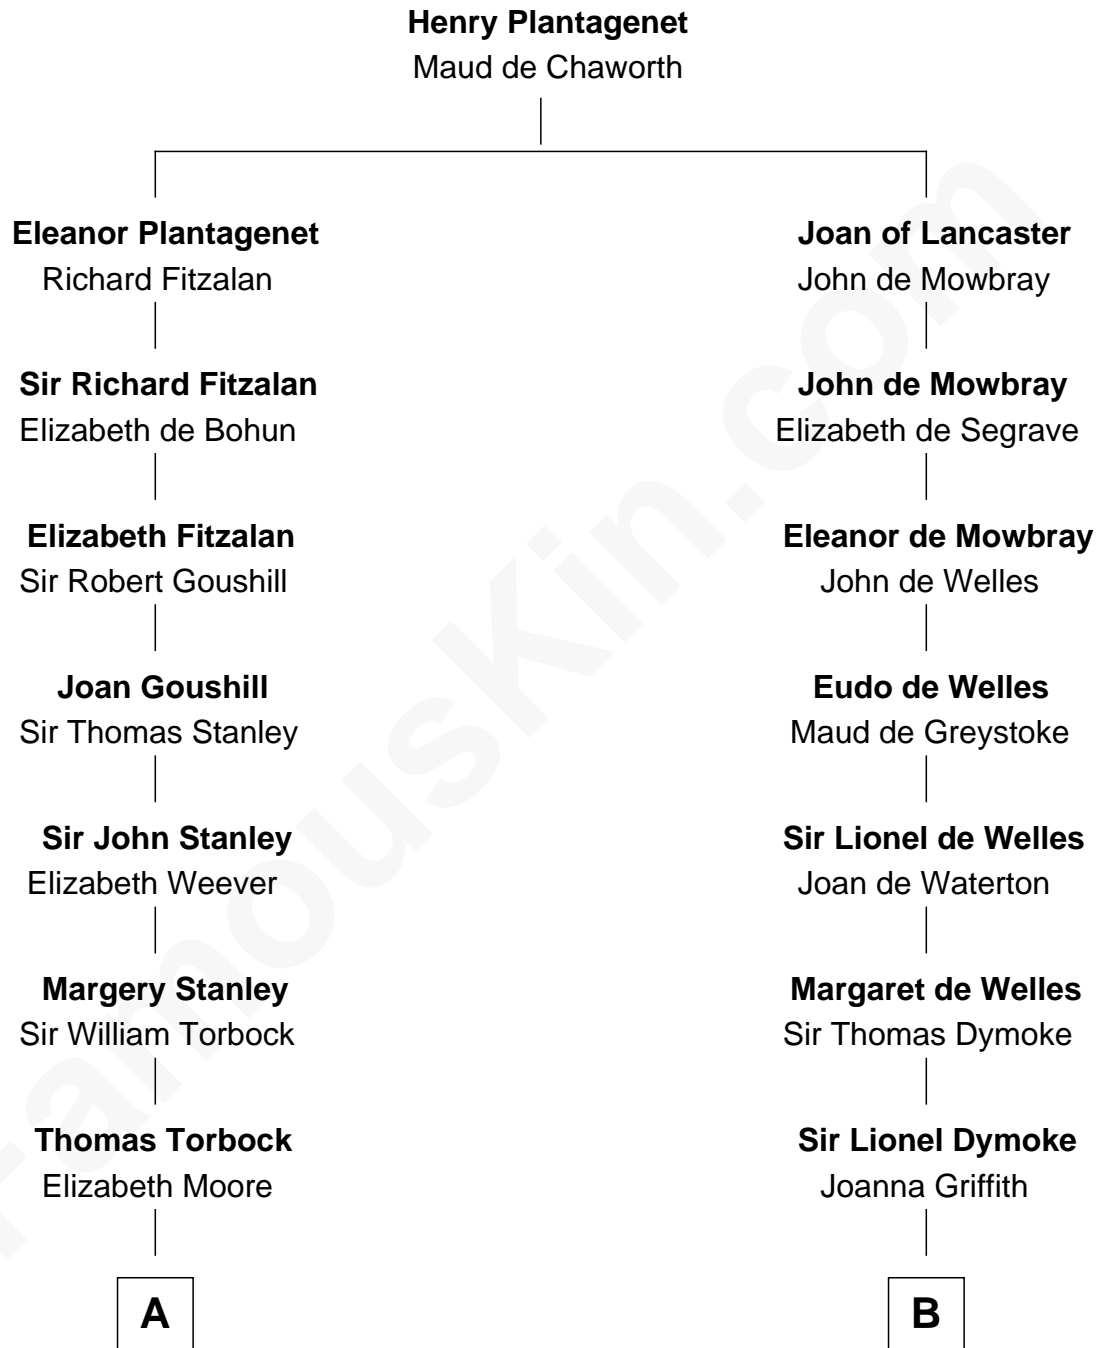

FamousKin.com Relationship Chart of

Juliette Gordon Low
Founder of the Girl Scouts

17th cousin 1 time removed of

Ichabod Goodwin
27th Governor of New Hampshire

C

Eleanor Lytle Kinzie
William Washington Gordon

Juliette Gordon Low
Founder of the Girl Scouts

FamousKin.com