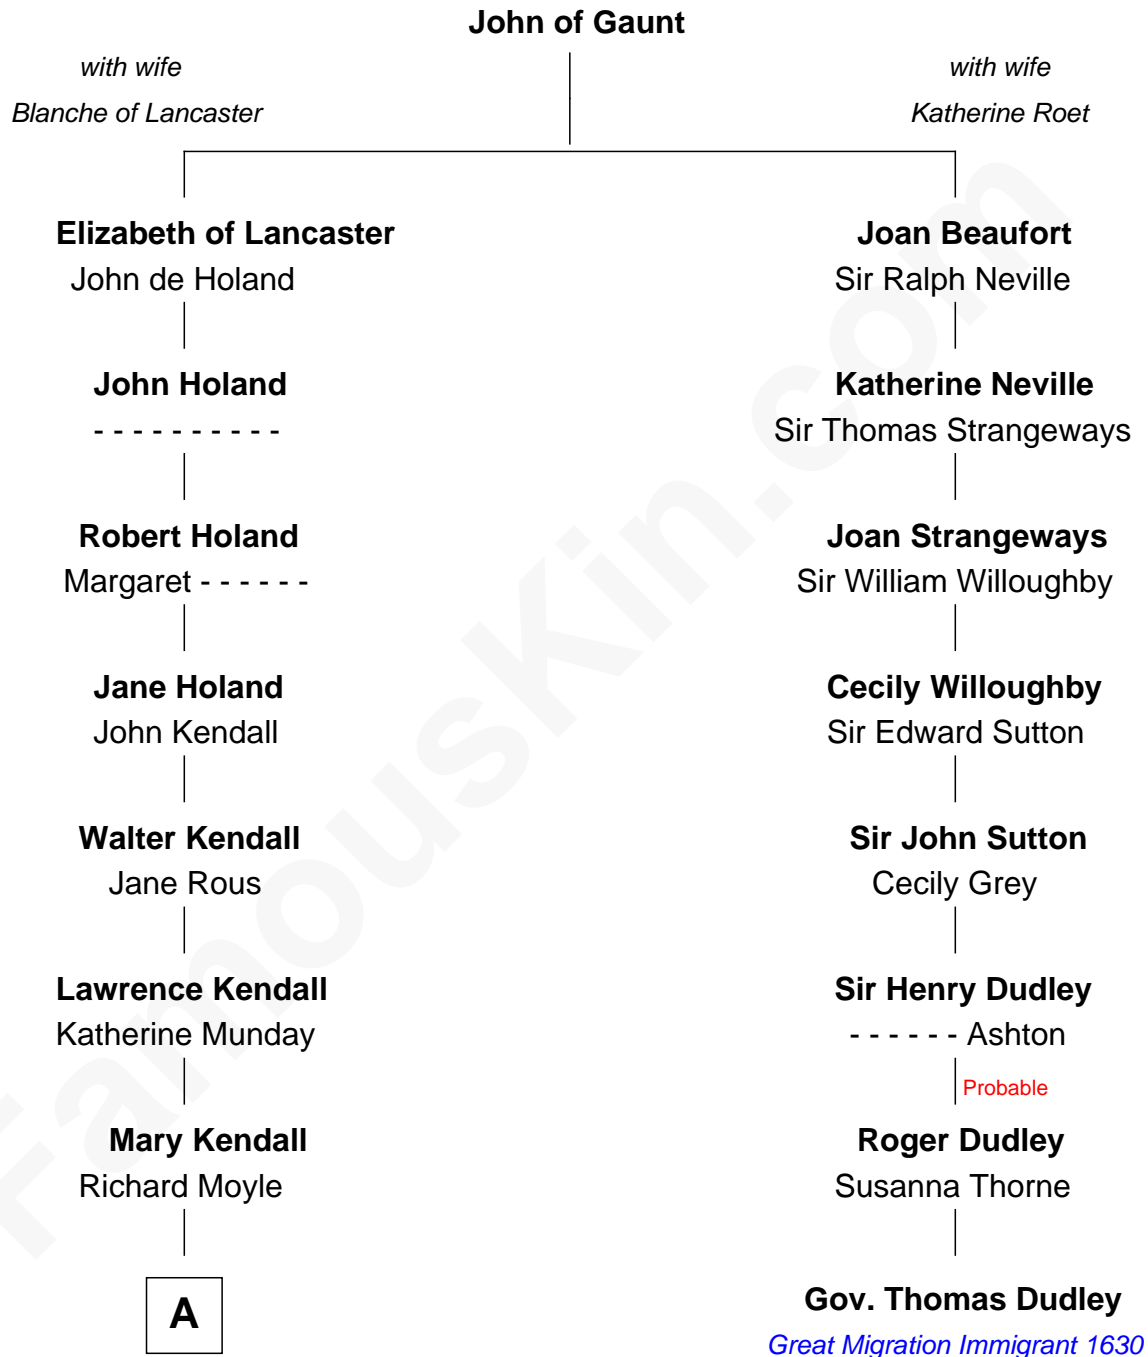

FamousKin.com Relationship Chart of

Juliette Gordon Low
Founder of the Girl Scouts

7th cousin 10 times removed of

Gov. Thomas Dudley
(1576 - 1653) Great Migration Immigrant 1630

A

—
Loveday Moyle

Henry Ashe

—
Prudence Ashe

Oliver Mainwaring

—
Oliver Mainwaring

Hannah Raymond

—
Love Mainwaring

John Richards

—
George Richards

Hester Hough