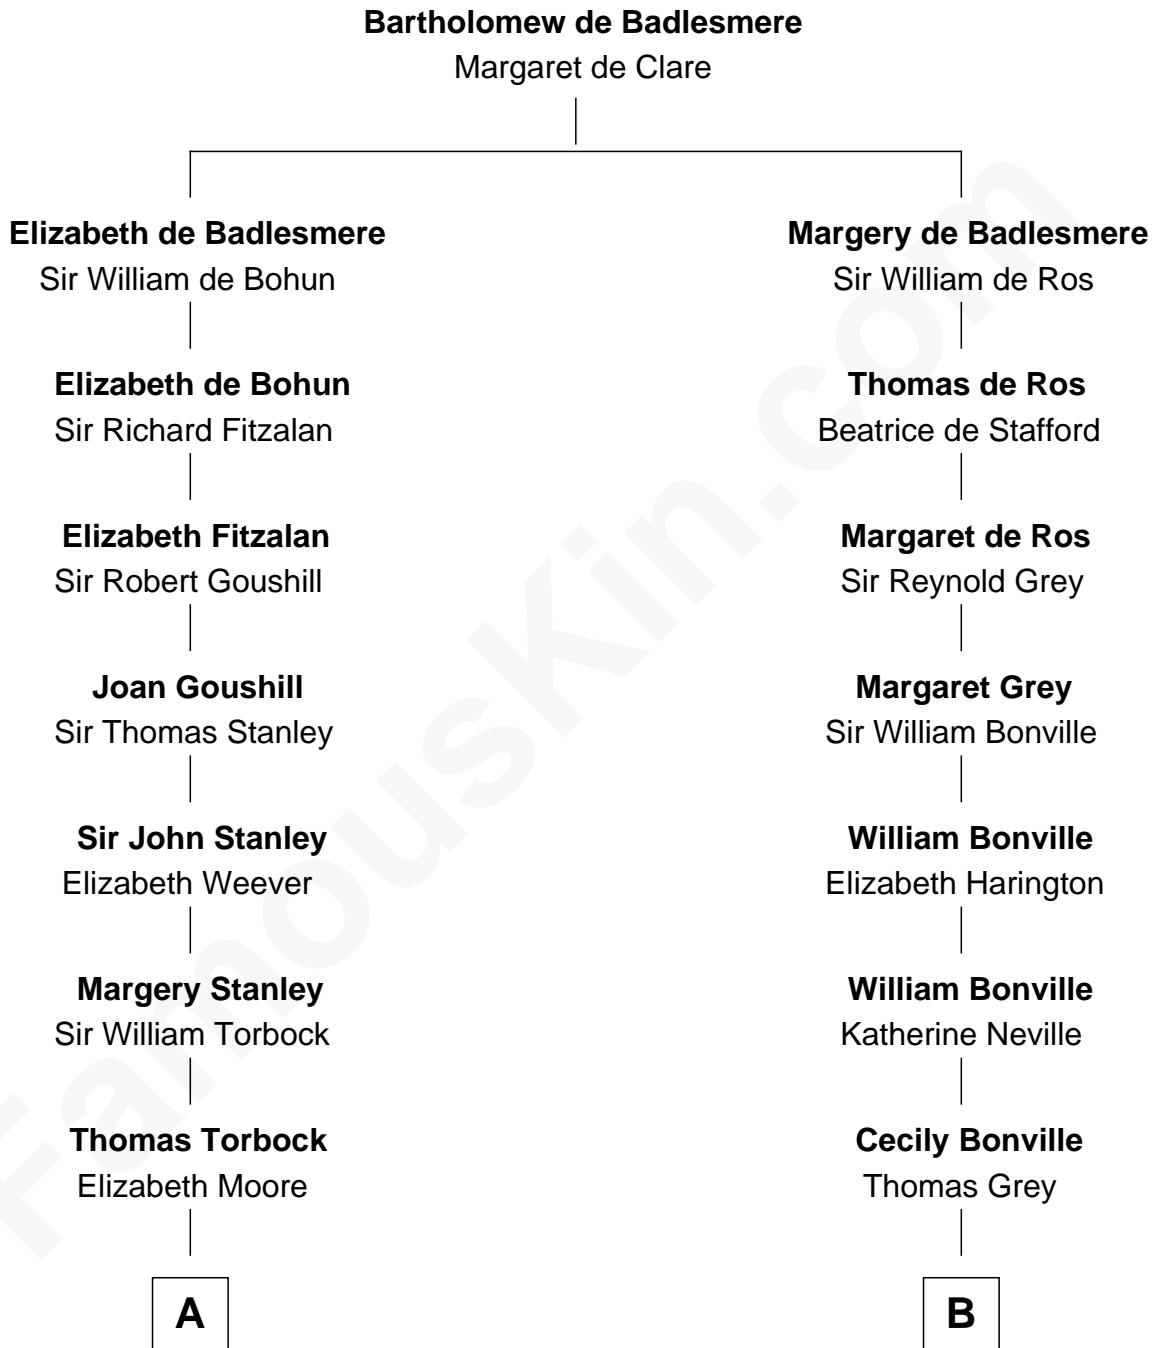

# FamousKin.com Relationship Chart of

**Juliette Gordon Low**  
*Founder of the Girl Scouts*

10th cousin 8 times removed of

**Gov. Thomas Dudley**

*(1576 - 1653) Great Migration Immigrant 1630*

**C**

**Eleanor Lytle Kinzie**  
William Washington Gordon

**Juliette Gordon Low**  
*Founder of the Girl Scouts*

FamousKin.com