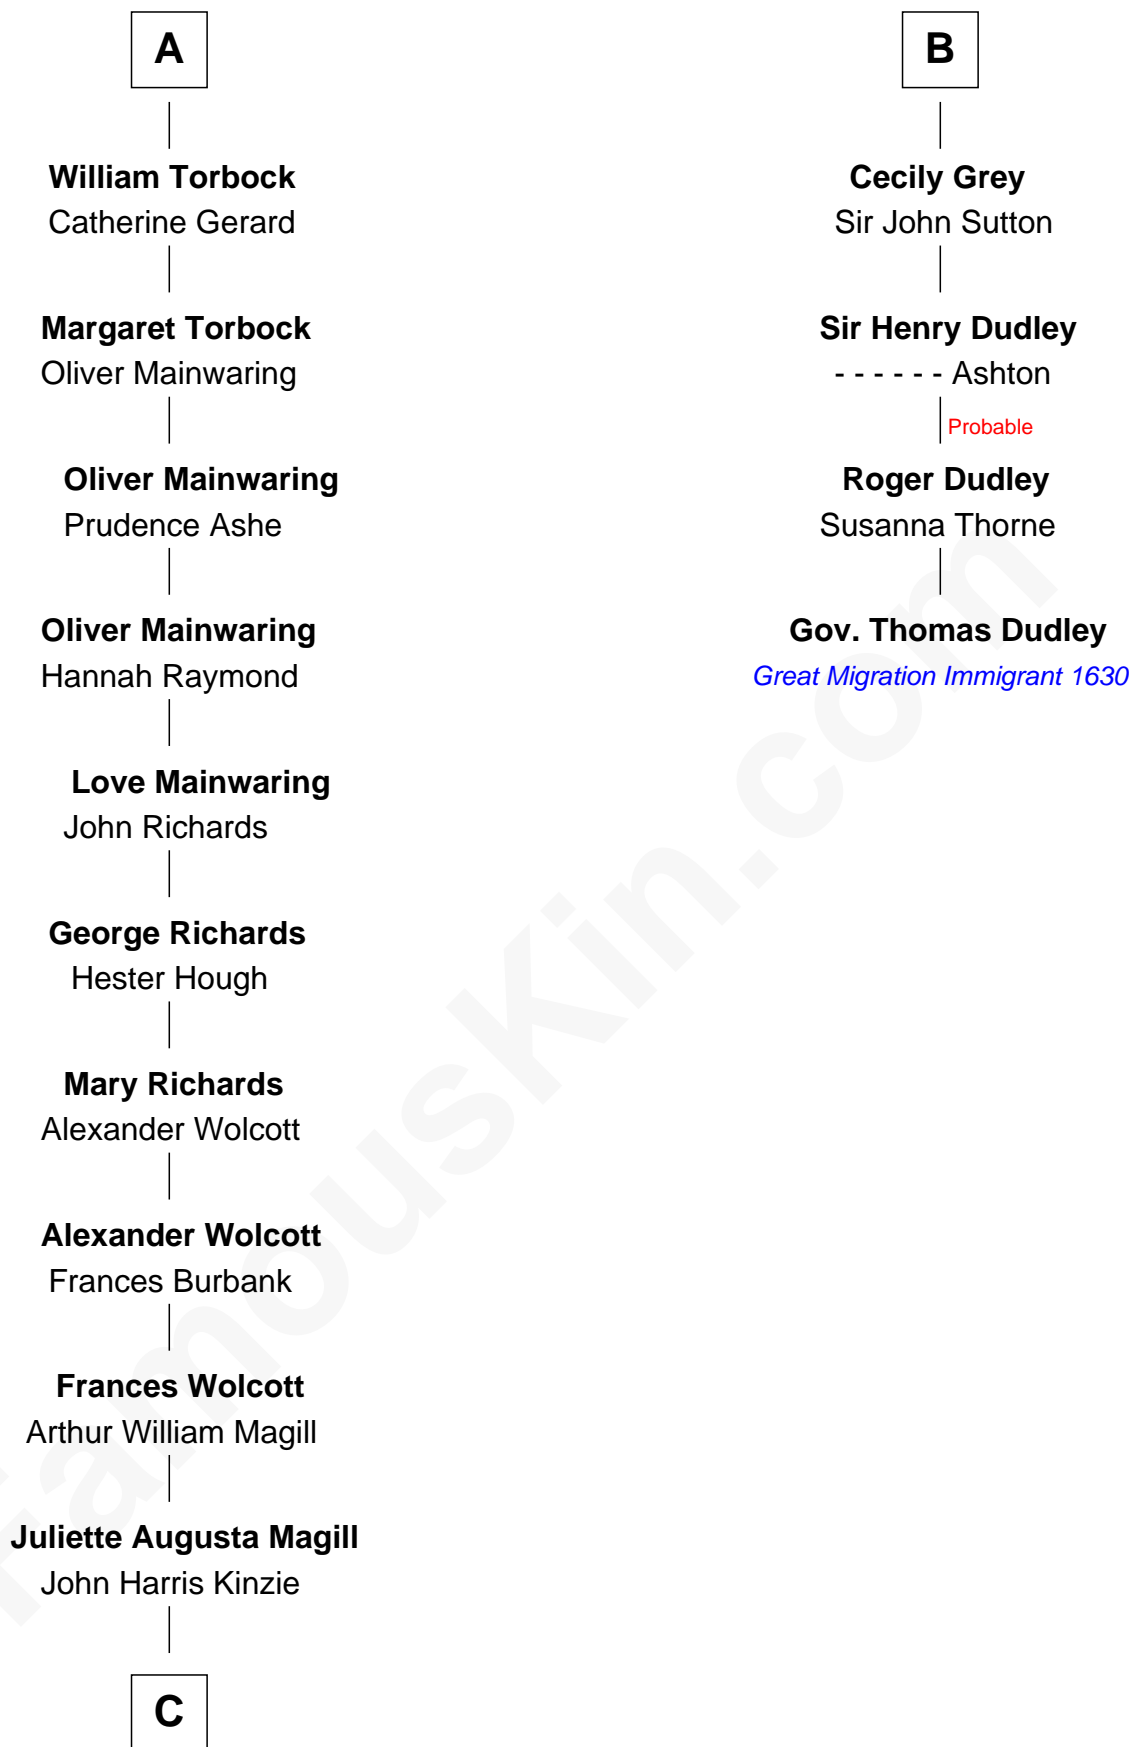

# FamousKin.com Relationship Chart of

**Juliette Gordon Low**  
*Founder of the Girl Scouts*

10th cousin 8 times removed of

**Gov. Thomas Dudley**

*(1576 - 1653) Great Migration Immigrant 1630*

**C**

**Eleanor Lytle Kinzie**  
William Washington Gordon

**Juliette Gordon Low**  
*Founder of the Girl Scouts*

FamousKin.com