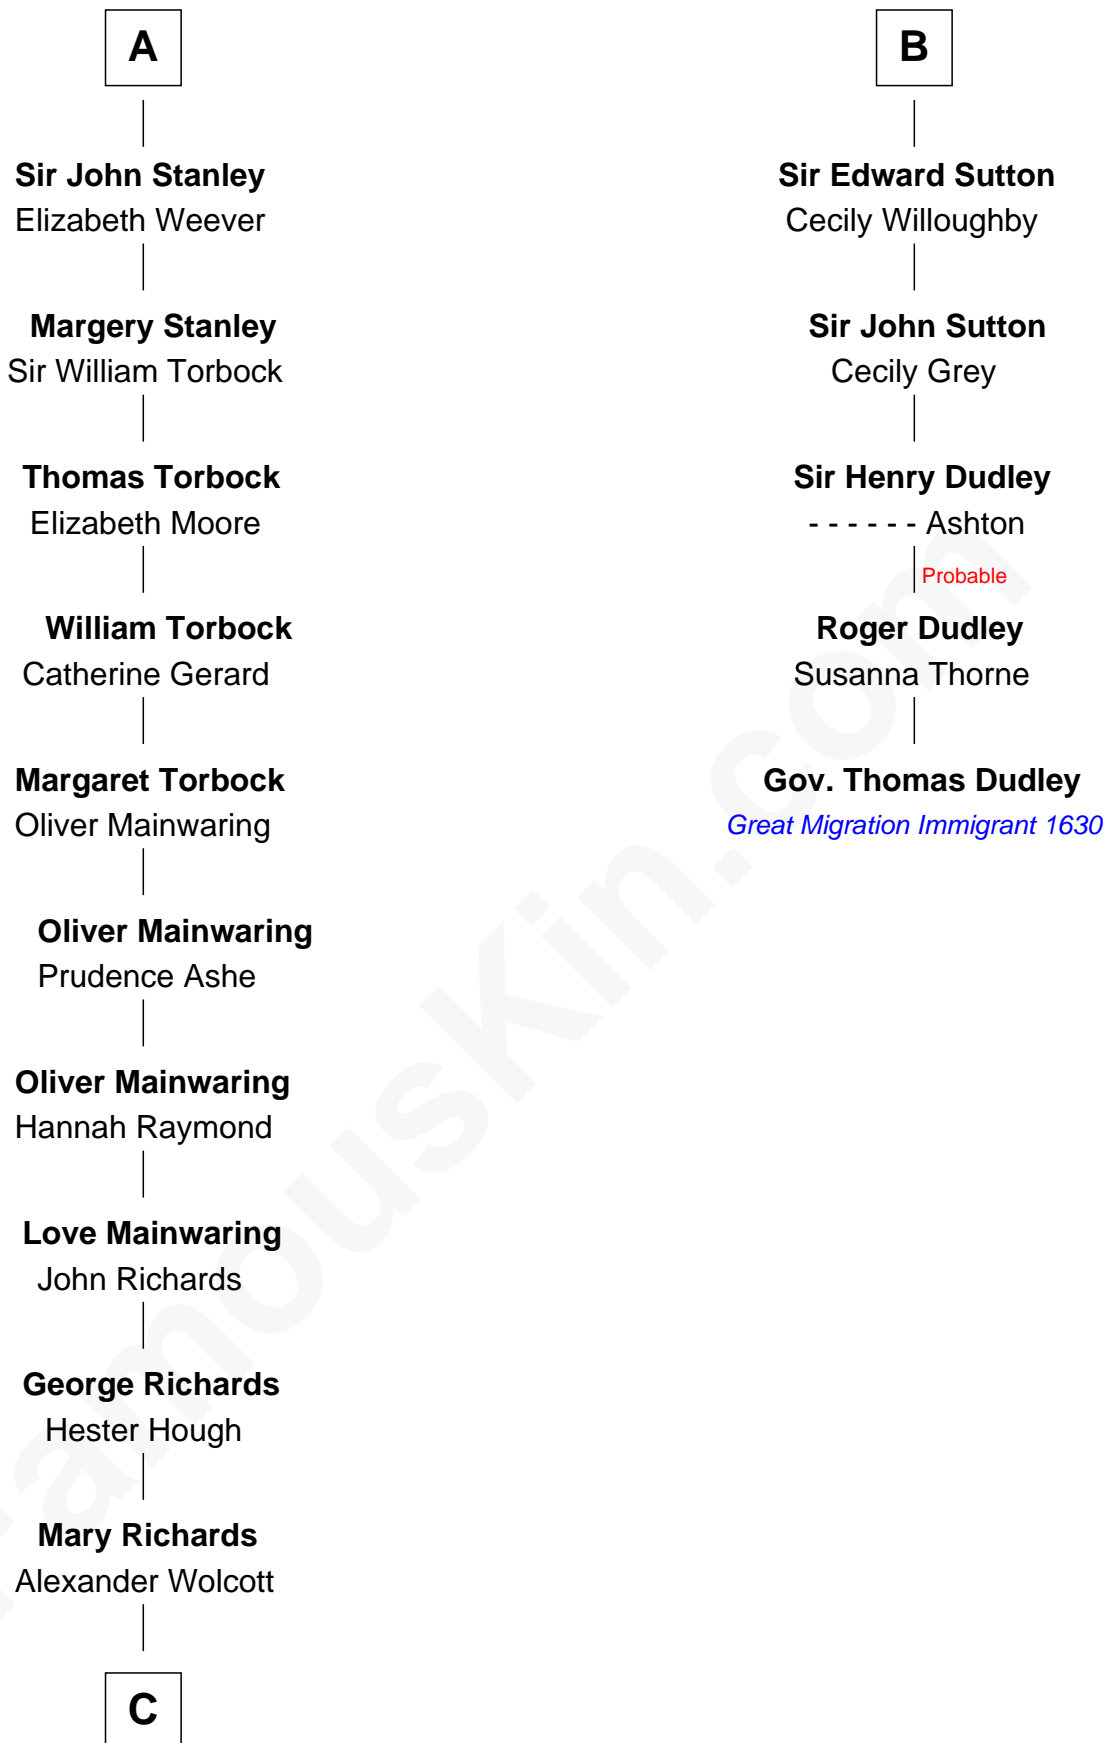

FamousKin.com Relationship Chart of

Juliette Gordon Low
Founder of the Girl Scouts

11th cousin 10 times removed of

Gov. Thomas Dudley
(1576 - 1653) Great Migration Immigrant 1630

C

—
Alexander Wolcott

Frances Burbank

—
Frances Wolcott

Arthur William Magill

—
Juliette Augusta Magill

John Harris Kinzie

—
Eleanor Lytle Kinzie

William Washington Gordon

—
Juliette Gordon Low

Founder of the Girl Scouts