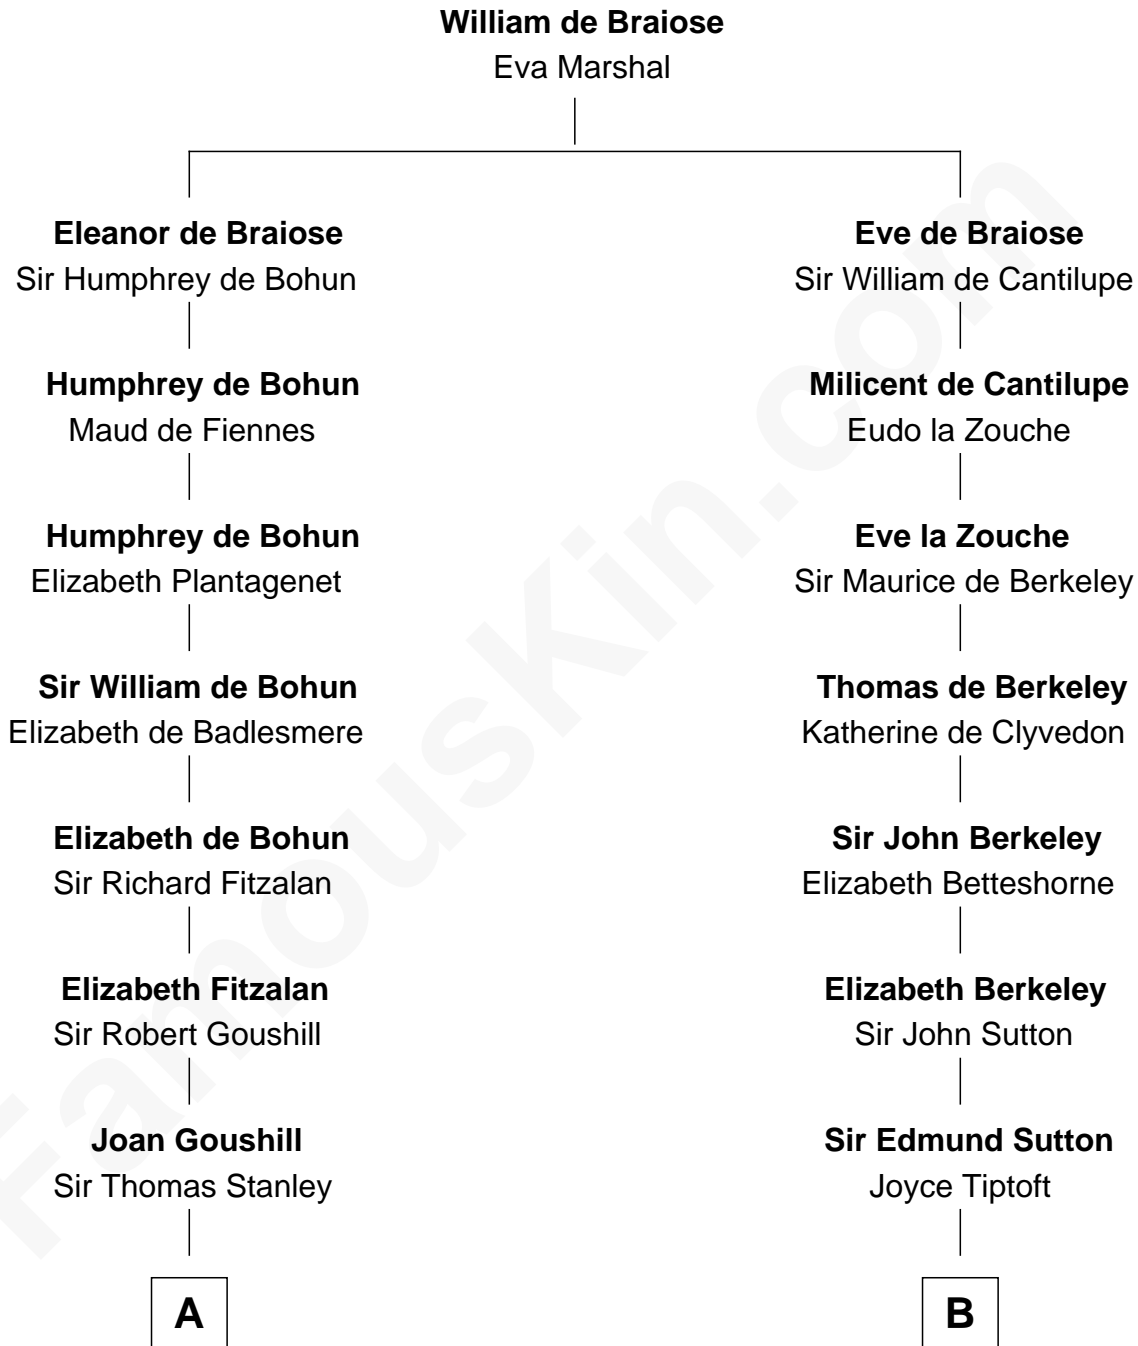

FamousKin.com Relationship Chart of

Juliette Gordon Low
Founder of the Girl Scouts

11th cousin 10 times removed of

Gov. Thomas Dudley
(1576 - 1653) Great Migration Immigrant 1630

C

—
Alexander Wolcott

Frances Burbank

—
Frances Wolcott

Arthur William Magill

—
Juliette Augusta Magill

John Harris Kinzie

—
Eleanor Lytle Kinzie

William Washington Gordon

—
Juliette Gordon Low

Founder of the Girl Scouts