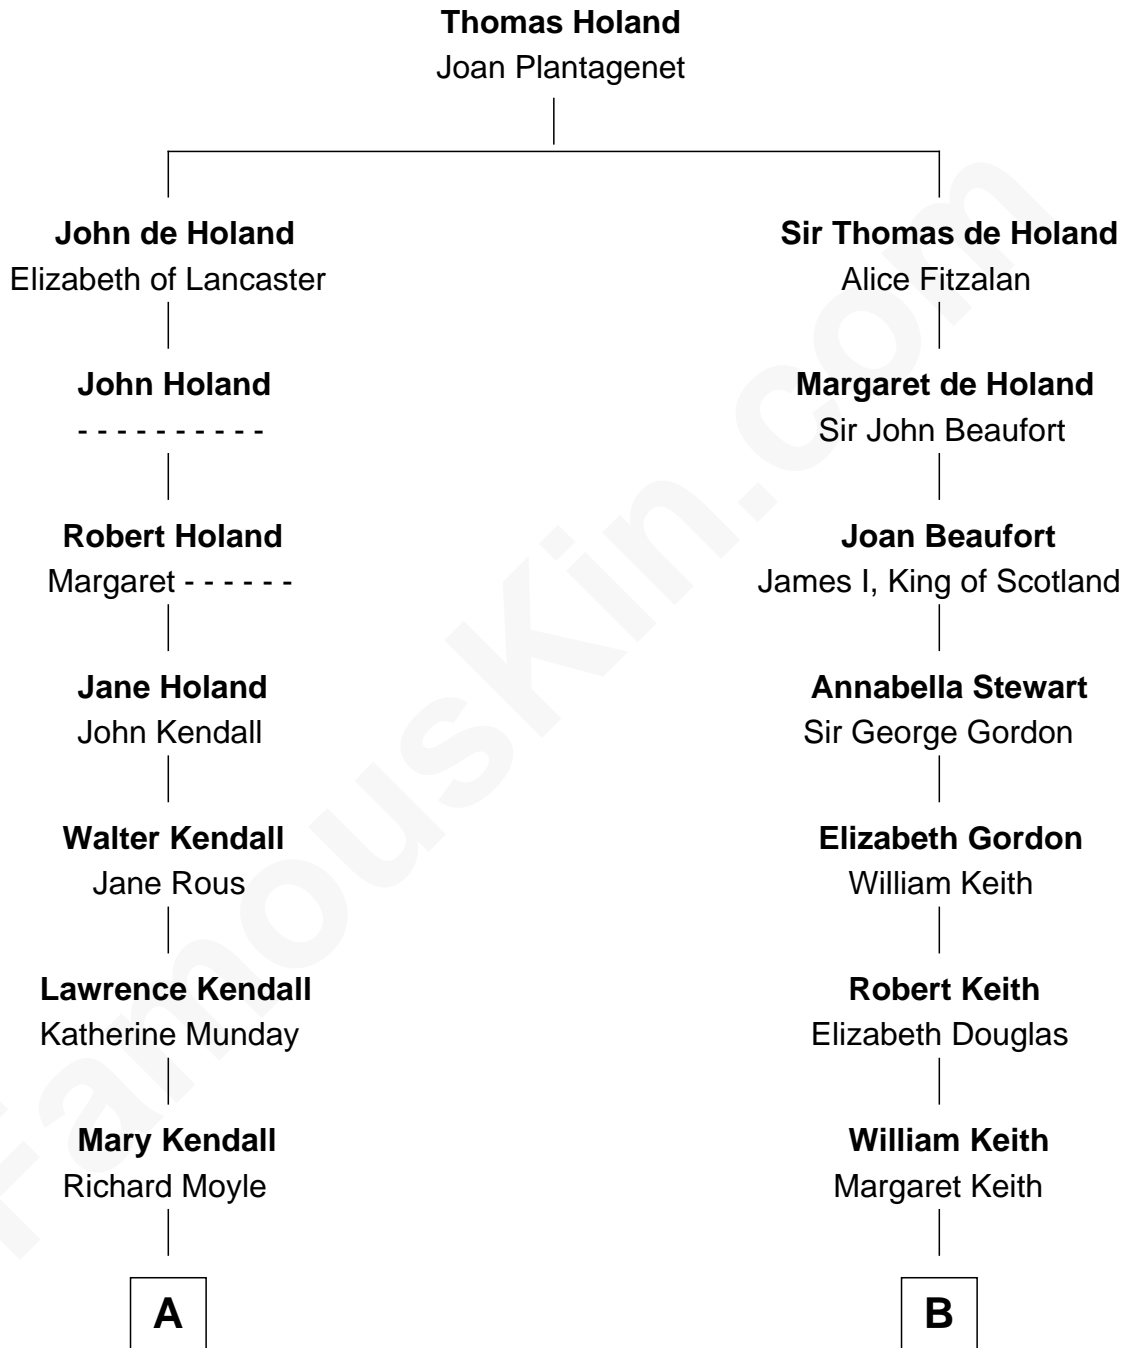

FamousKin.com Relationship Chart of

Juliette Gordon Low
Founder of the Girl Scouts

17th cousin 3 times removed of

Wernher von Braun
Rocket Scientist

C

Karl Emil Gustav von Below

Eleonore Melitta Behrend

Marie Eleonore Dorothea von Below

Wernher von Quistorp

Emmy von Quistorp

Magnus von Braun

Wernher von Braun

Rocket Scientist

FamousKin.com