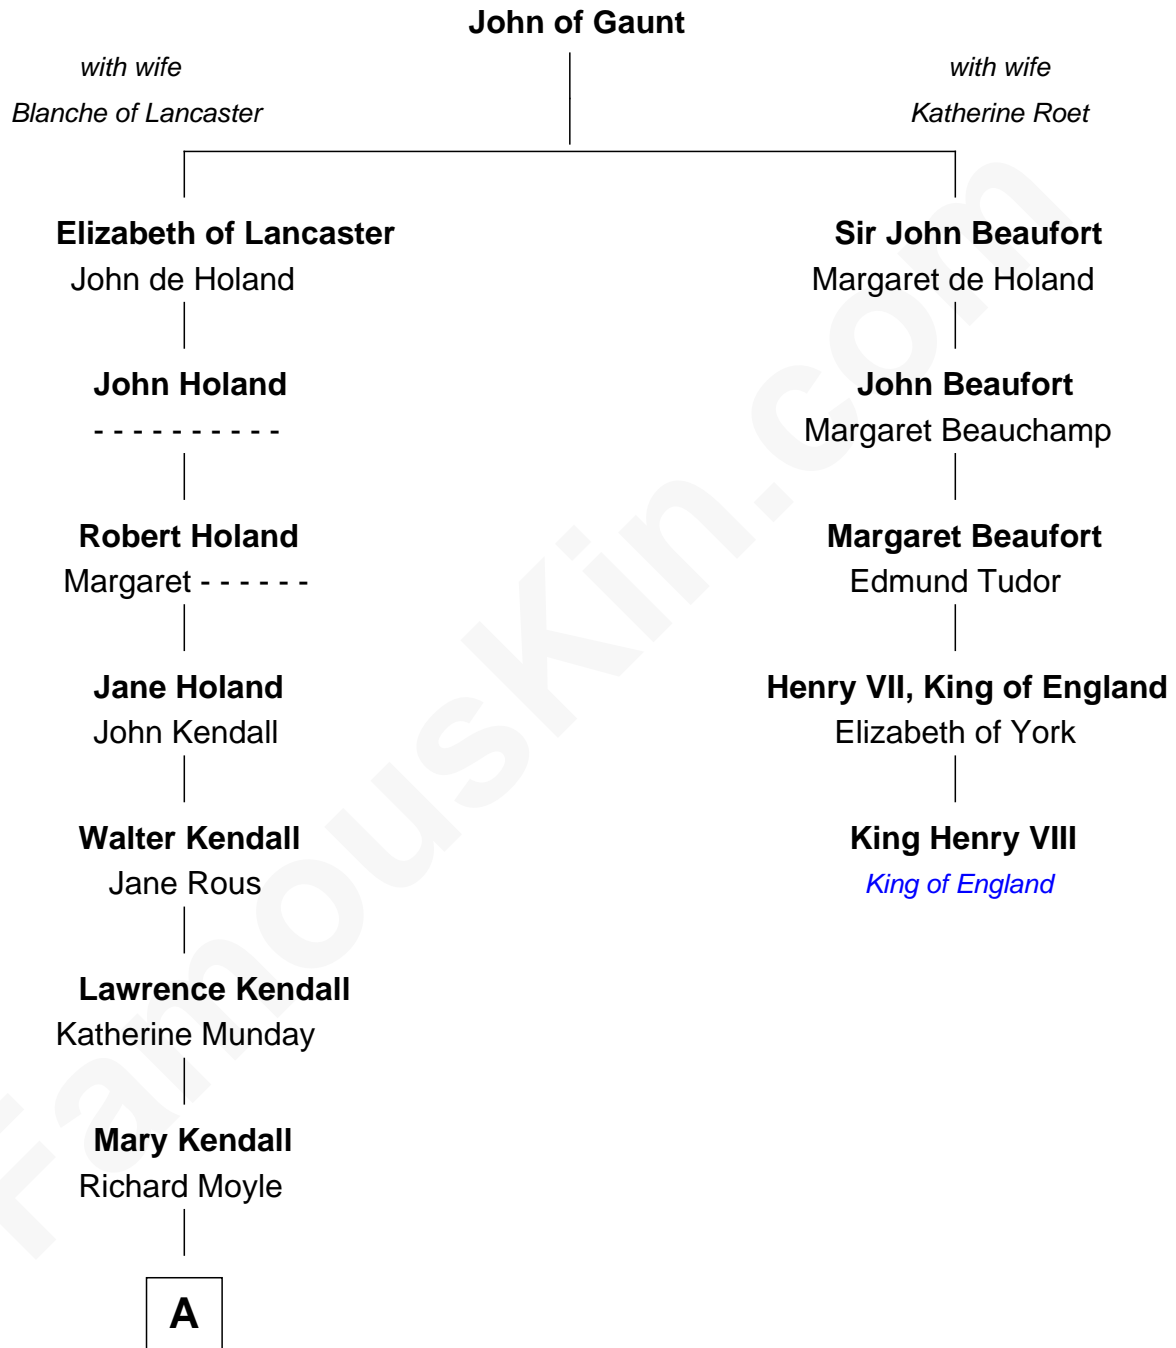

FamousKin.com Relationship Chart of

Juliette Gordon Low
Founder of the Girl Scouts

4th cousin 13 times removed of

King Henry VIII
King of England

A

—
Loveday Moyle

Henry Ashe

—
Prudence Ashe

Oliver Mainwaring

—
Oliver Mainwaring

Hannah Raymond

—
Love Mainwaring

John Richards

—
George Richards

Hester Hough

—
Mary Richards