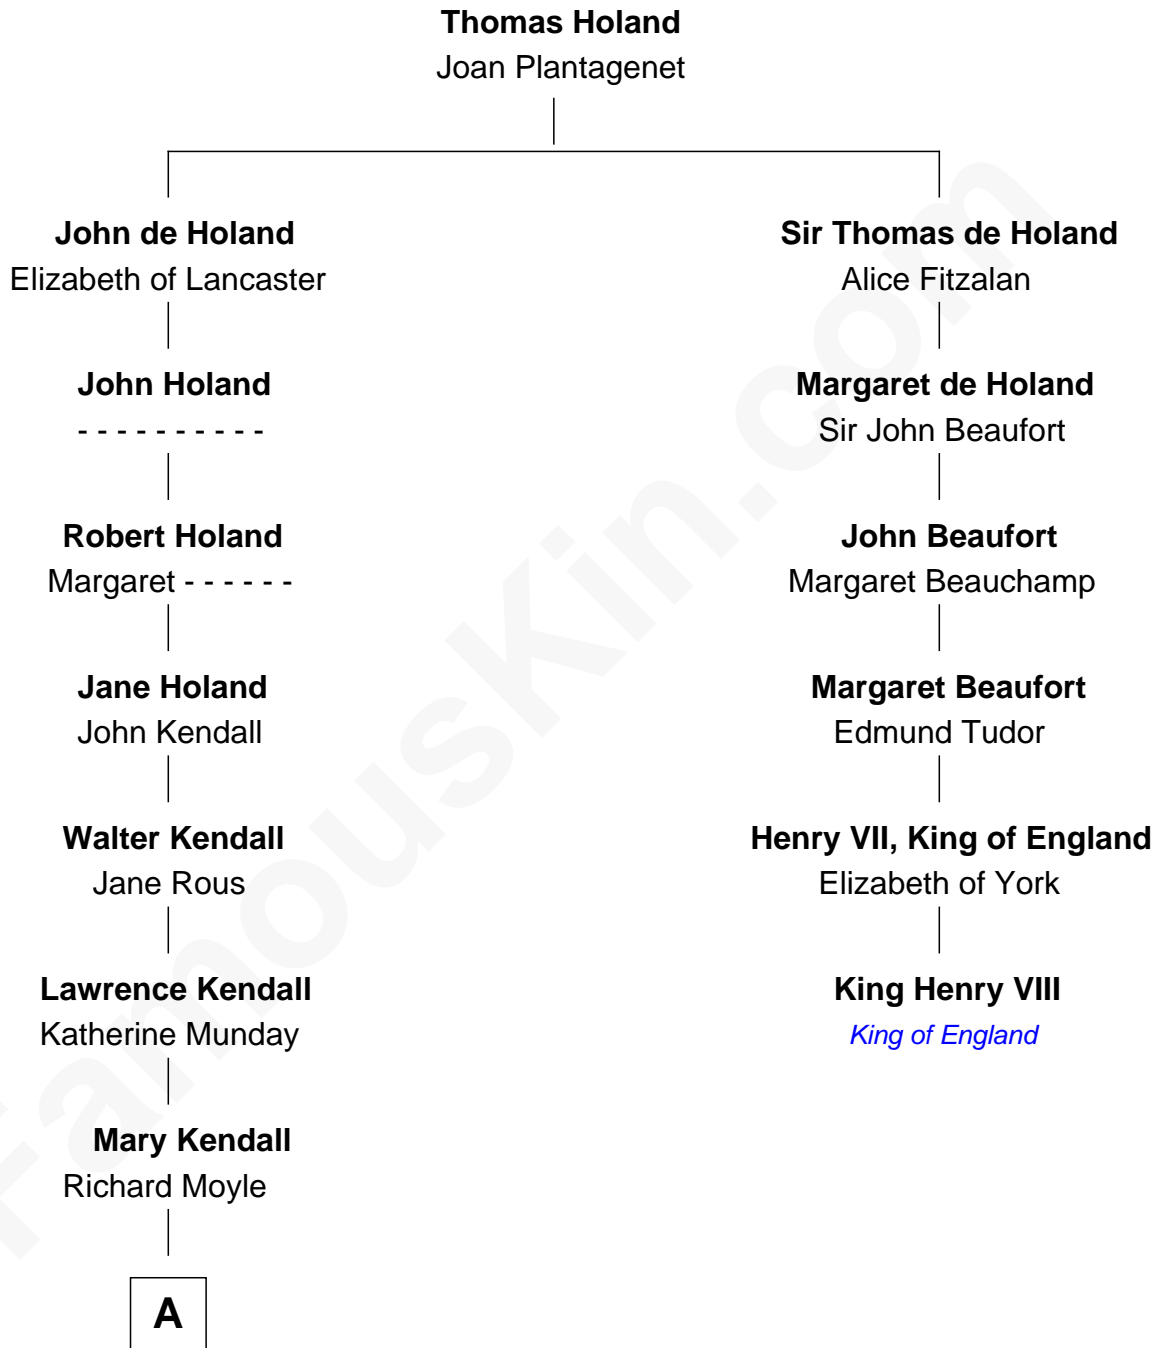

FamousKin.com
Relationship Chart of
Juliette Gordon Low
Founder of the Girl Scouts

5th cousin 12 times removed of

King Henry VIII
King of England

A

—
Loveday Moyle

Henry Ashe

—
Prudence Ashe

Oliver Mainwaring

—
Oliver Mainwaring

Hannah Raymond

—
Love Mainwaring

John Richards

—
George Richards

Hester Hough

—
Mary Richards

Alexander Wolcott