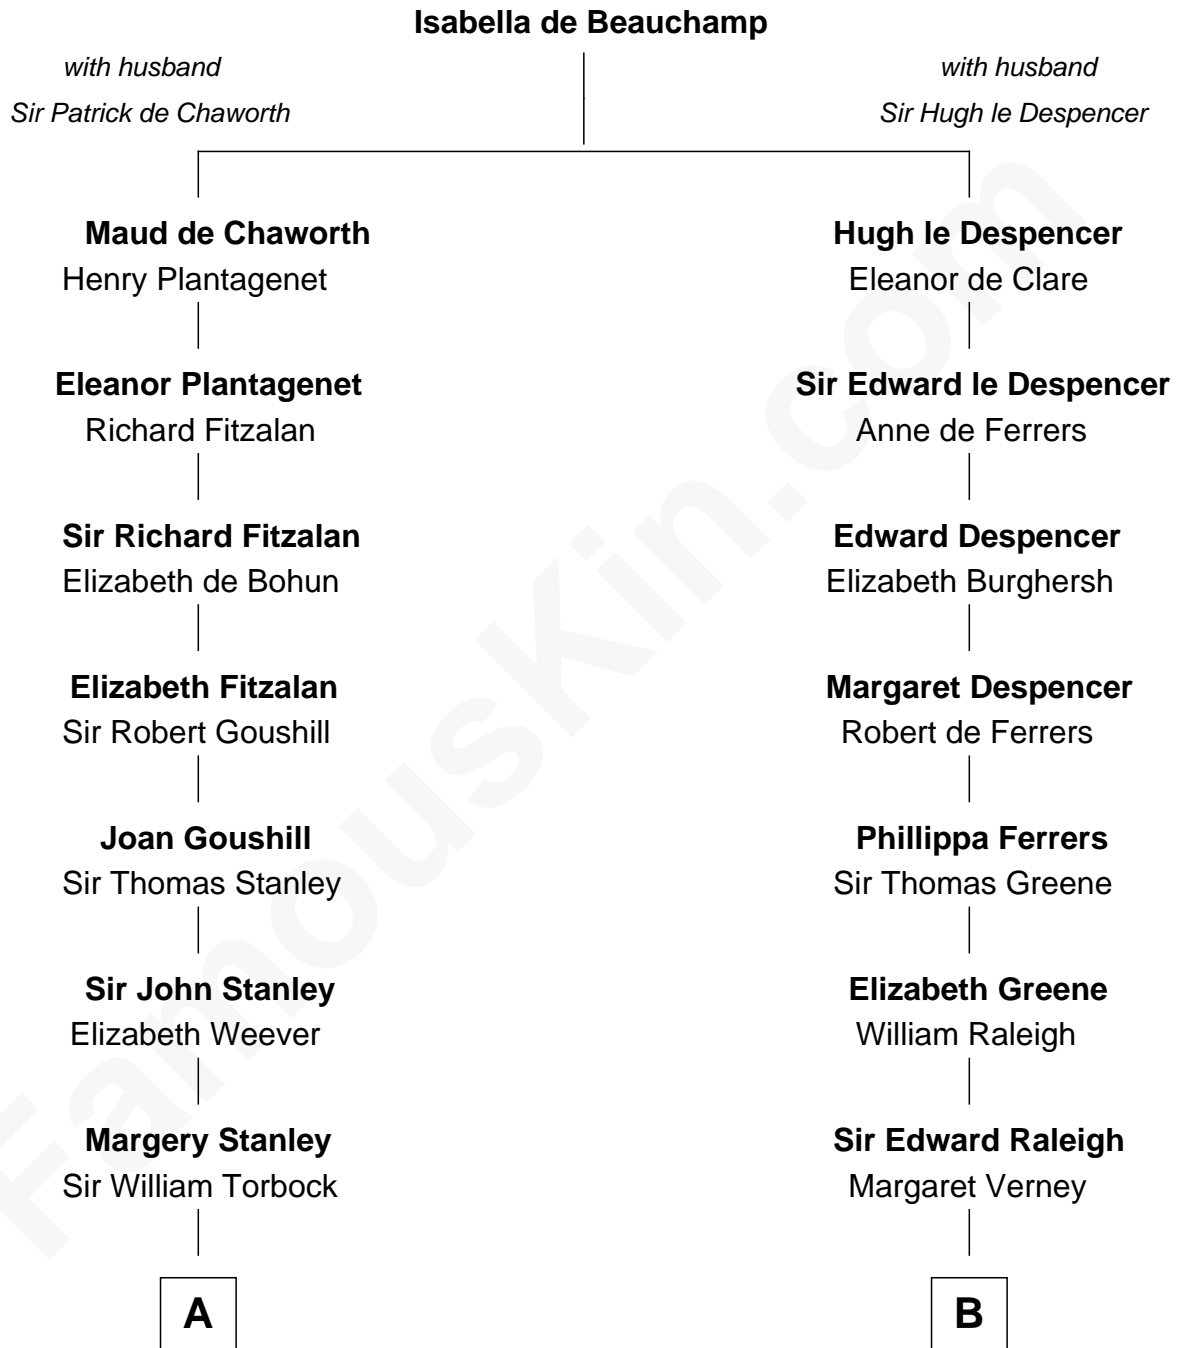

FamousKin.com Relationship Chart of

Juliette Gordon Low
Founder of the Girl Scouts

19th cousin 2 times removed of

Willis Carrier
Inventor of Air Conditioning

C

Juliette Augusta Magill

John Harris Kinzie

Eleanor Lytle Kinzie

William Washington Gordon

Juliette Gordon Low

Founder of the Girl Scouts

D

Dr. Harris Otis

Sarah Rogers

Lydia Otis

Thomas Button