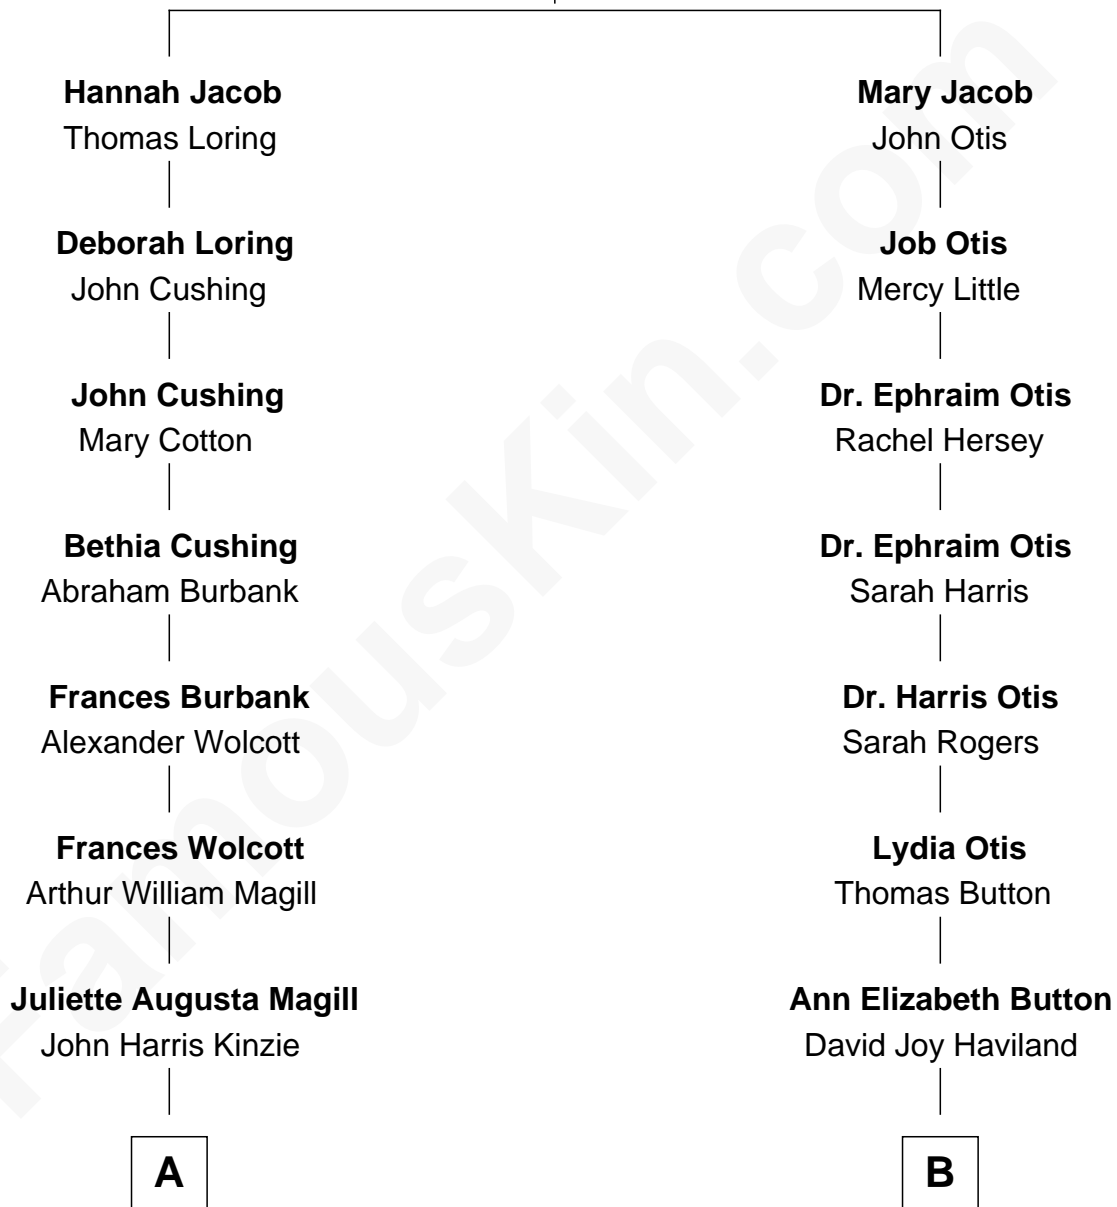

FamousKin.com Relationship Chart of

Juliette Gordon Low
Founder of the Girl Scouts

8th cousin of

Willis Carrier
Inventor of Air Conditioning

Nicholas Jacob
Mary Gilman

A

Eleanor Lytle Kinzie
William Washington Gordon

Juliette Gordon Low
Founder of the Girl Scouts

B

Elizabeth R. Haviland
Duane Williams Carrier

Willis Carrier
Inventor of Air Conditioning

FamousKin.com