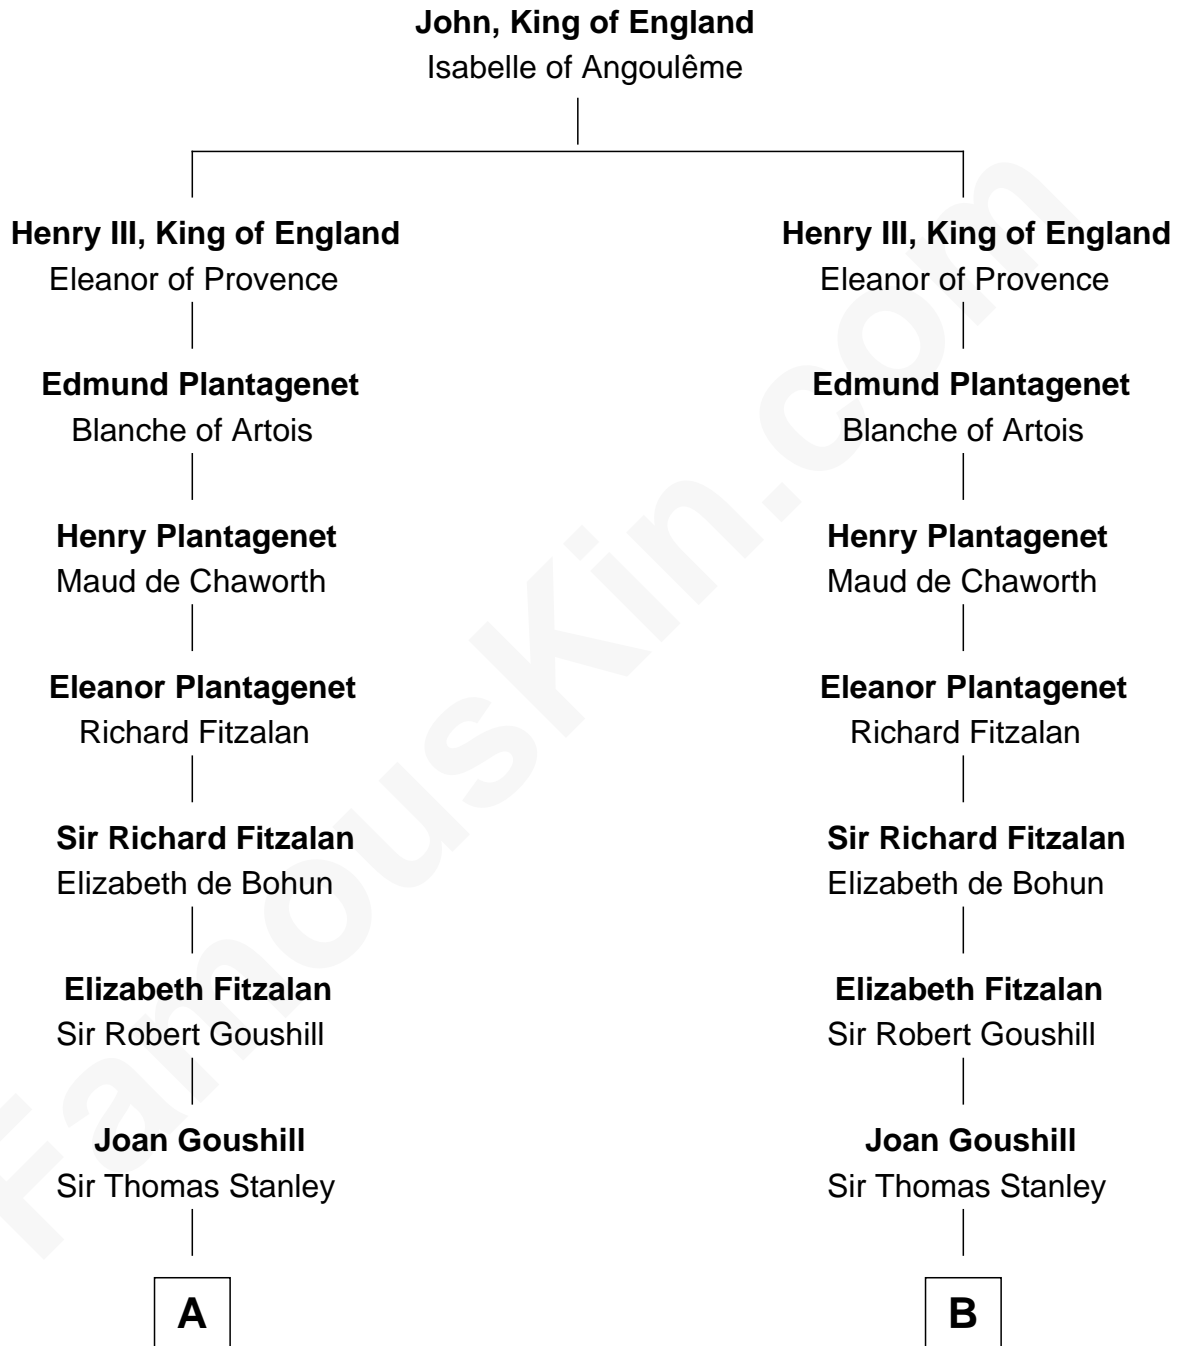

# FamousKin.com Relationship Chart of

**Juliette Gordon Low**  
*Founder of the Girl Scouts*

16th cousin 5 times removed of

**Francis Lightfoot Lee**

*Signer of the Declaration of Independence*

**A**

**Sir John Stanley**  
Elizabeth Weever

**Margery Stanley**  
Sir William Torbock

**Thomas Torbock**  
Elizabeth Moore

**William Torbock**  
Catherine Gerard

**Margaret Torbock**  
Oliver Mainwaring

**Oliver Mainwaring**  
Prudence Ashe

**Oliver Mainwaring**  
Hannah Raymond

**Love Mainwaring**  
John Richards

**George Richards**  
Hester Hough

**Mary Richards**  
Alexander Wolcott

**C**

**B**

**Katherine Stanley**  
Sir John Savage

**Dulcia Savage**  
Sir Henry Bold

**Maud Bold**  
Thomas Gerard