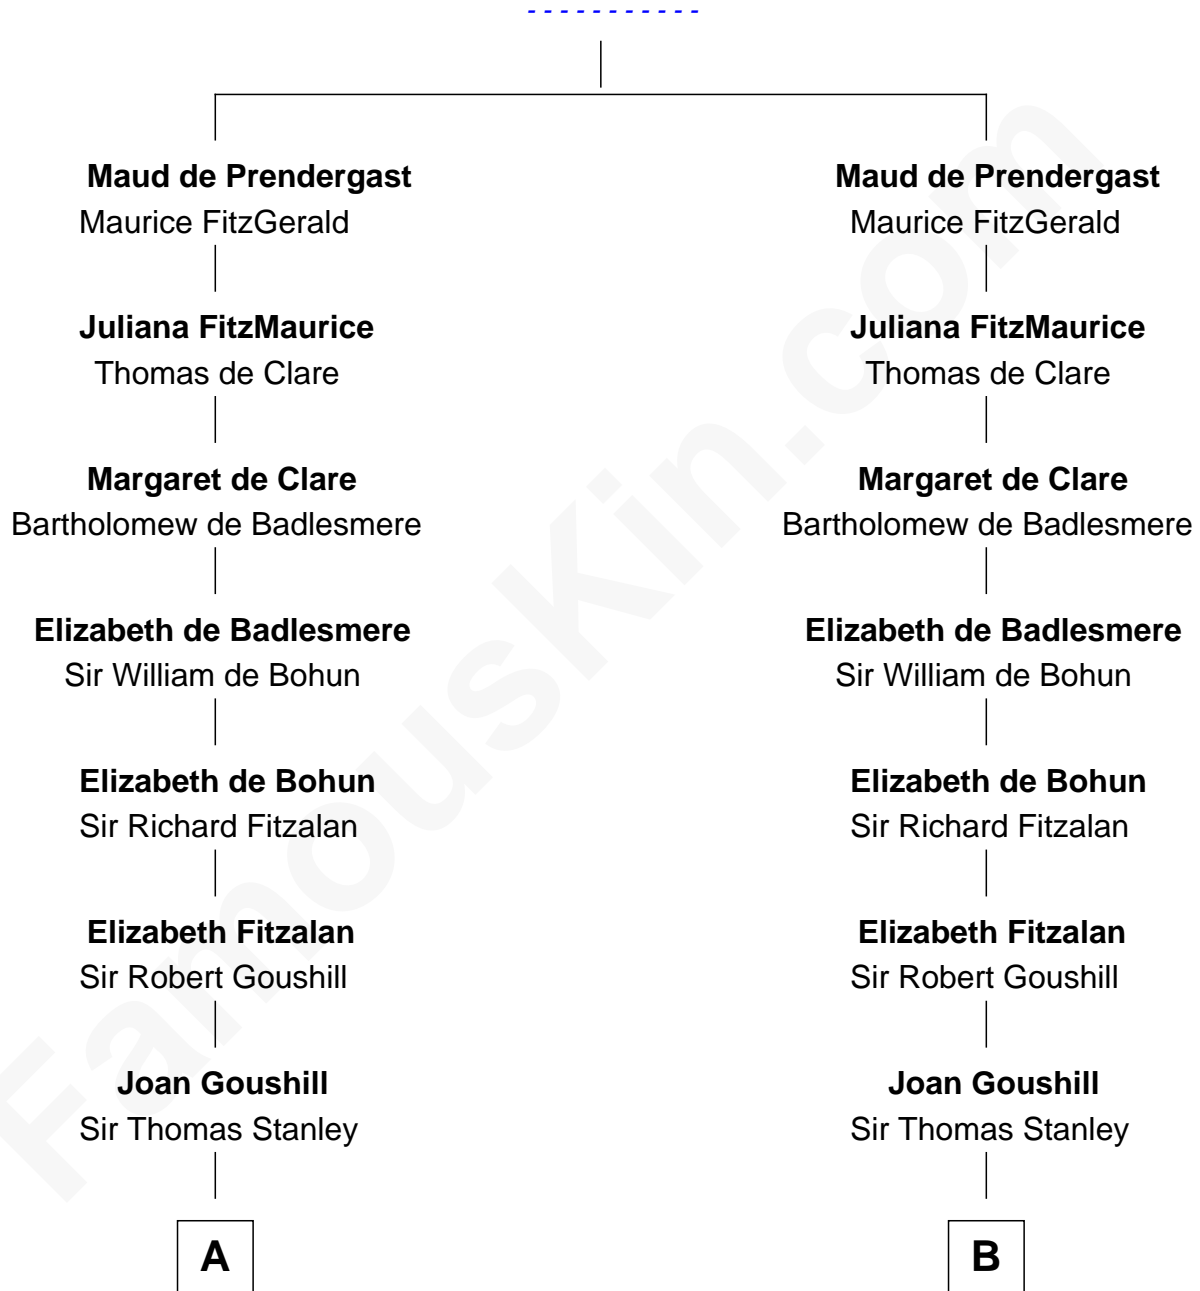

FamousKin.com Relationship Chart of

Juliette Gordon Low
Founder of the Girl Scouts

16th cousin 5 times removed of

Francis Lightfoot Lee
Signer of the Declaration of Independence

Sir Gerald de Prendergast

A

Sir John Stanley
Elizabeth Weever

Margery Stanley
Sir William Torbock

Thomas Torbock
Elizabeth Moore

William Torbock
Catherine Gerard

Margaret Torbock
Oliver Mainwaring

Oliver Mainwaring
Prudence Ashe

Oliver Mainwaring
Hannah Raymond

Love Mainwaring
John Richards

George Richards
Hester Hough

Mary Richards
Alexander Wolcott

C

B

Katherine Stanley
Sir John Savage

Dulcia Savage
Sir Henry Bold

Maud Bold
Thomas Gerard