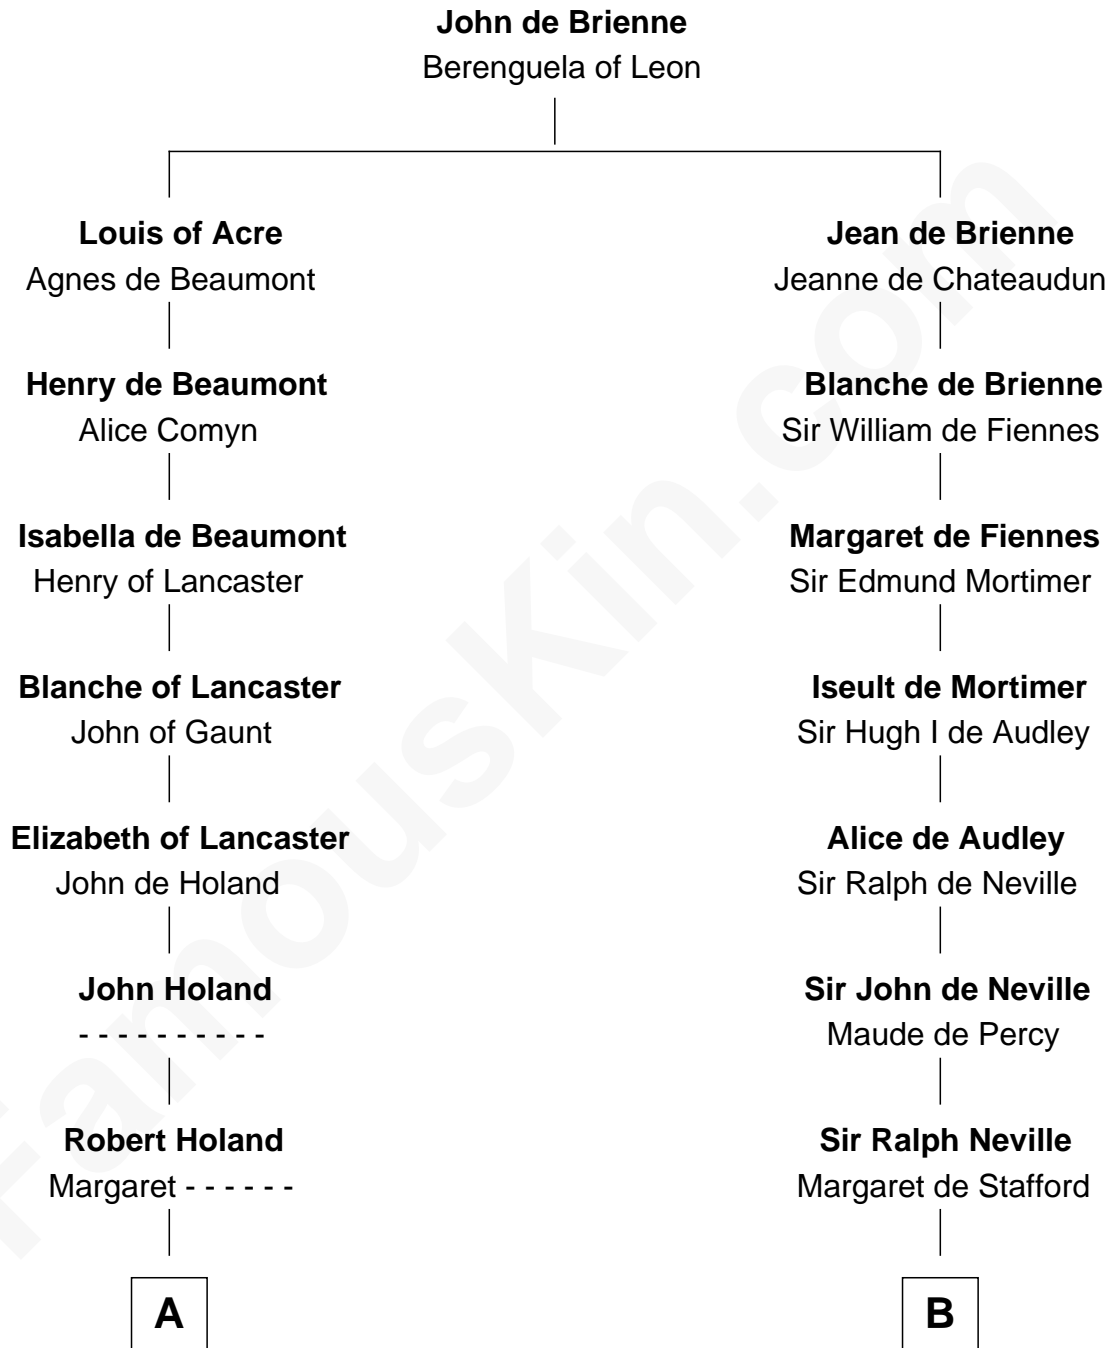

# FamousKin.com Relationship Chart of

**Juliette Gordon Low**  
*Founder of the Girl Scouts*

18th cousin 3 times removed of

**Francis Lightfoot Lee**

*Signer of the Declaration of Independence*

**C**

**Alexander Wolcott**

Frances Burbank

**Frances Wolcott**

Arthur William Magill

**Juliette Augusta Magill**

John Harris Kinzie

**Eleanor Lytle Kinzie**

William Washington Gordon

**Juliette Gordon Low**