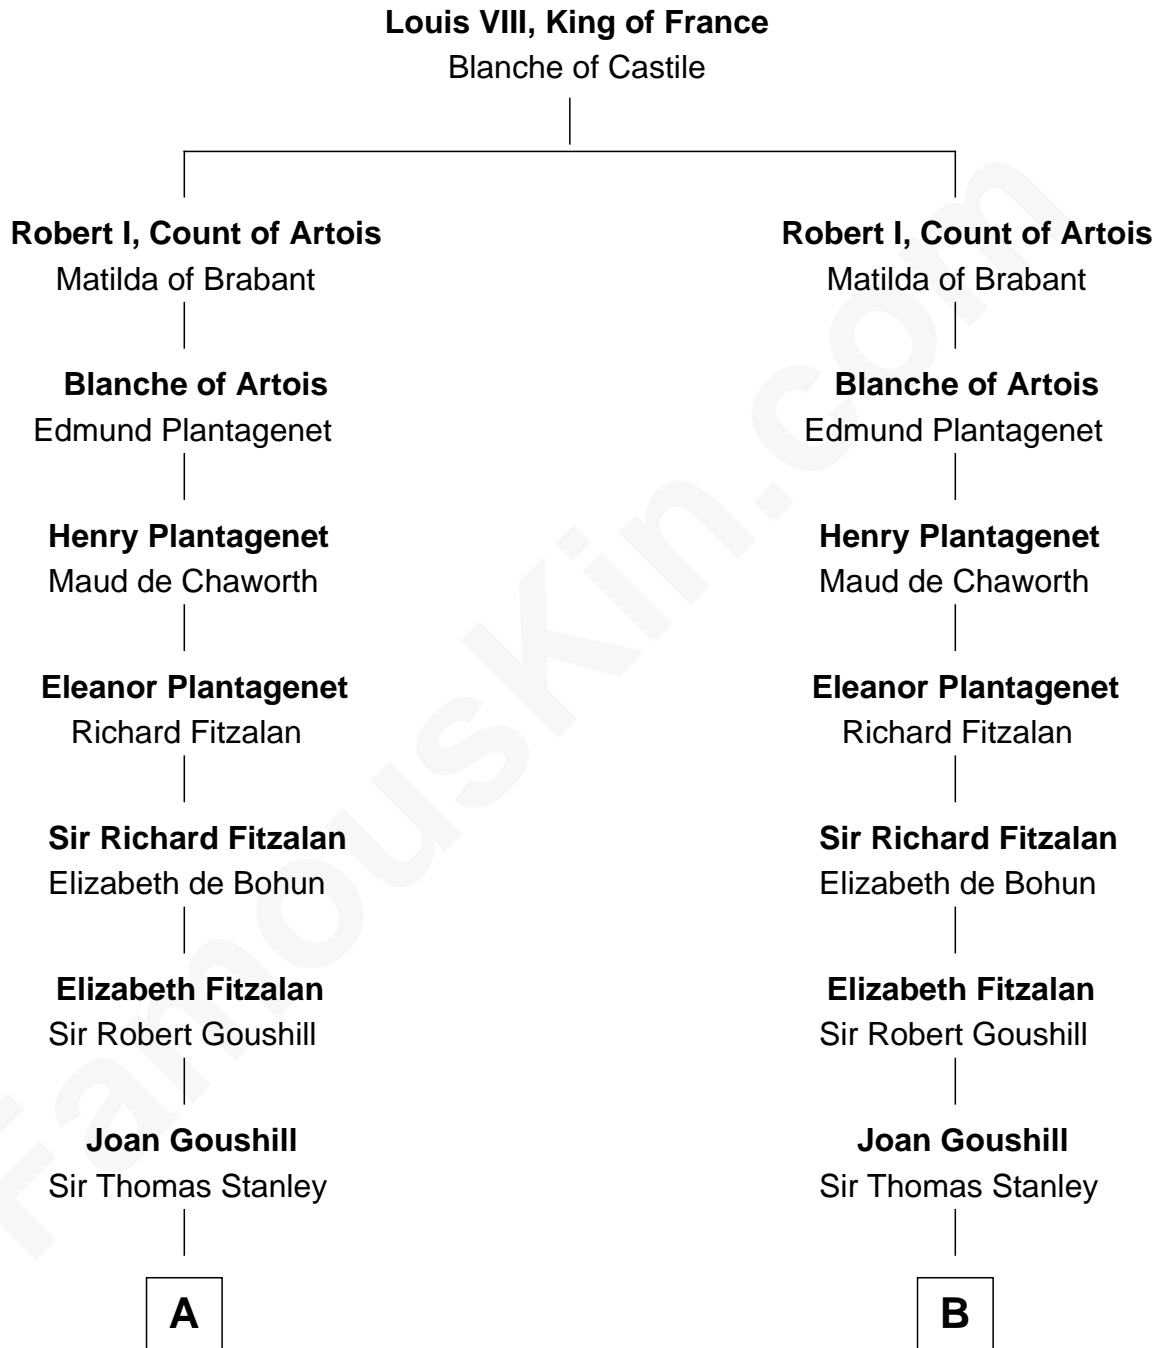

FamousKin.com Relationship Chart of

Juliette Gordon Low
Founder of the Girl Scouts

16th cousin 5 times removed of

Francis Lightfoot Lee
Signer of the Declaration of Independence

A

Sir John Stanley
Elizabeth Weever

Margery Stanley
Sir William Torbock

Thomas Torbock
Elizabeth Moore

William Torbock
Catherine Gerard

Margaret Torbock
Oliver Mainwaring

Oliver Mainwaring
Prudence Ashe

Oliver Mainwaring
Hannah Raymond

Love Mainwaring
John Richards