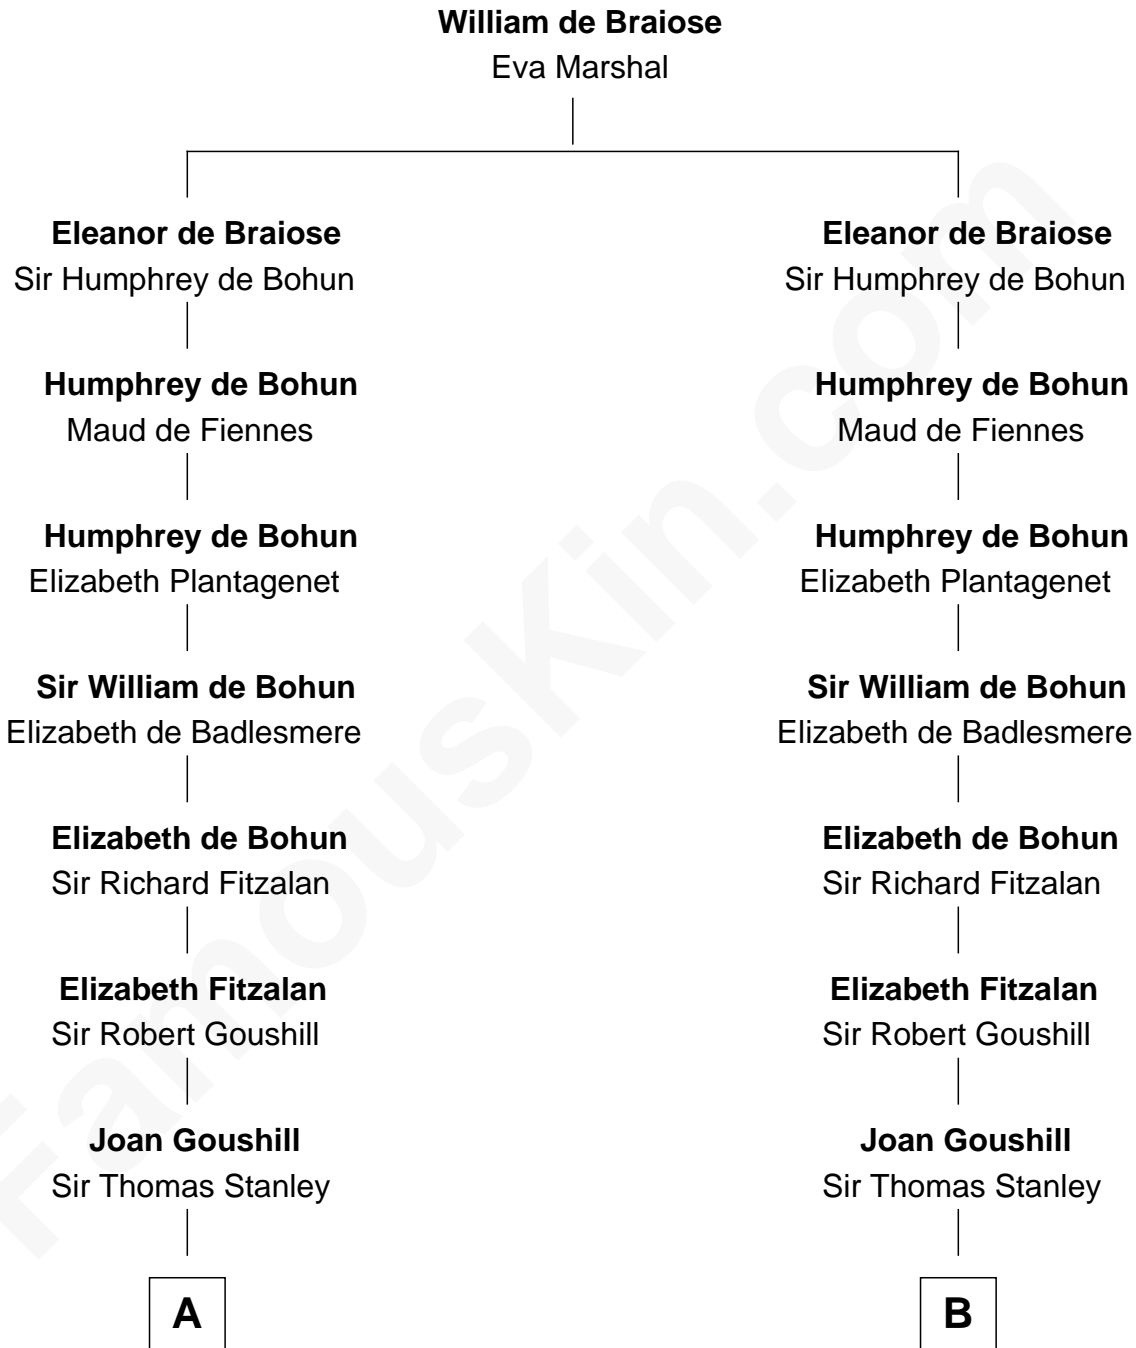

FamousKin.com Relationship Chart of

Juliette Gordon Low
Founder of the Girl Scouts

16th cousin 5 times removed of

Francis Lightfoot Lee
Signer of the Declaration of Independence

A

Sir John Stanley
Elizabeth Weever

Margery Stanley
Sir William Torbock

Thomas Torbock
Elizabeth Moore

William Torbock
Catherine Gerard

Margaret Torbock
Oliver Mainwaring

Oliver Mainwaring
Prudence Ashe

Oliver Mainwaring
Hannah Raymond

Love Mainwaring
John Richards