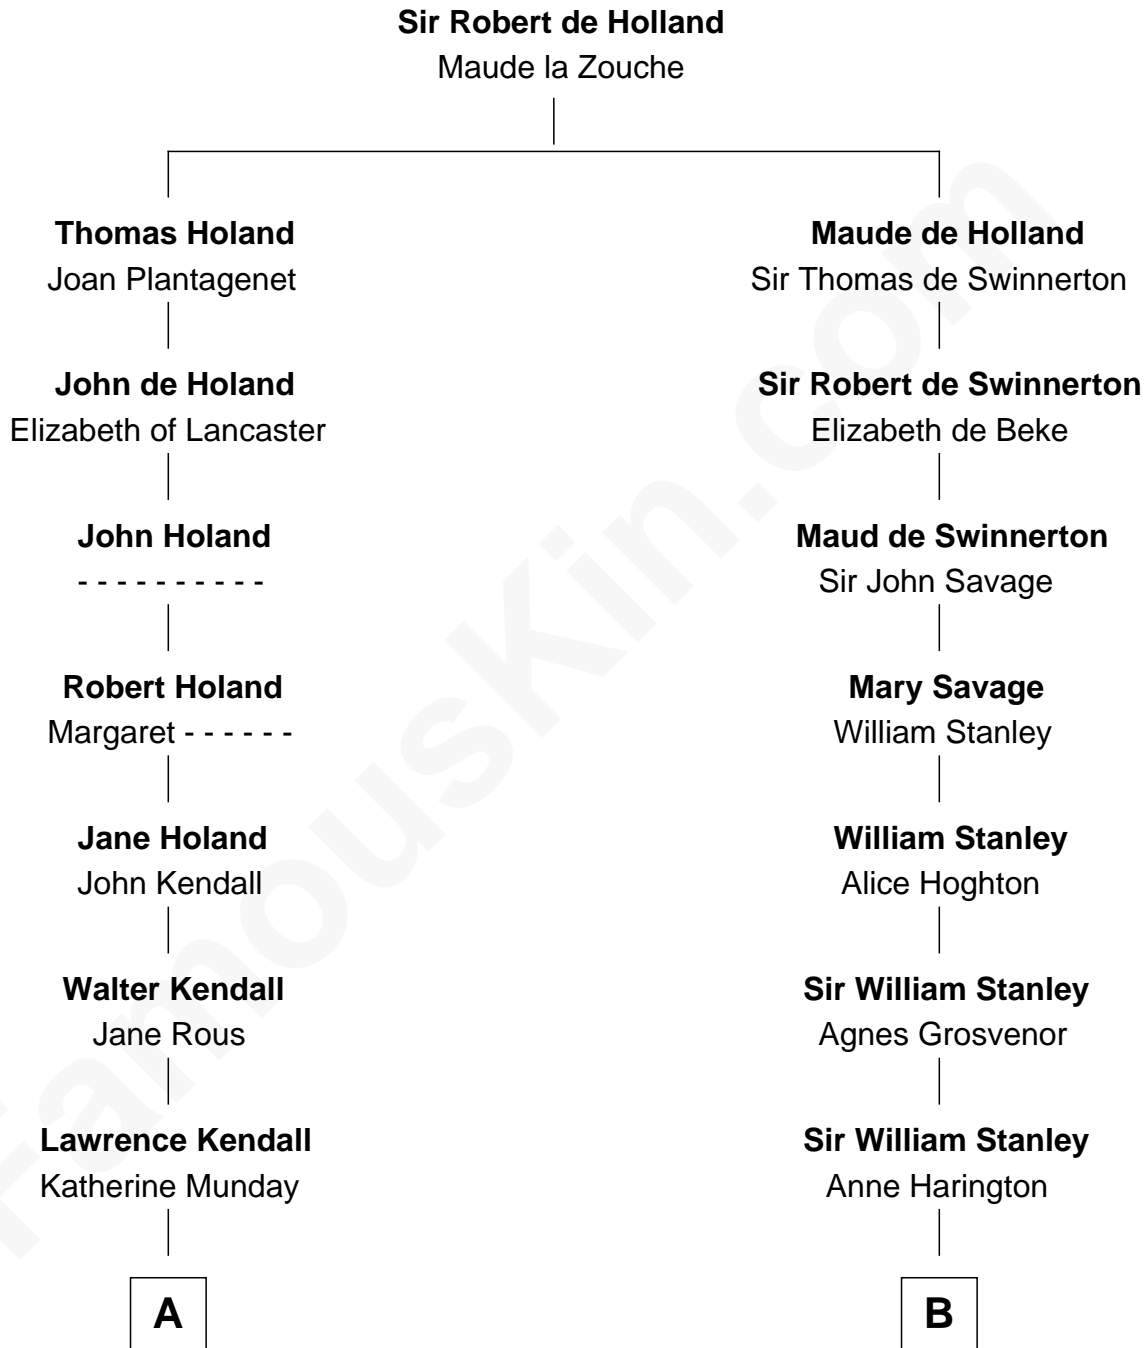

# FamousKin.com Relationship Chart of

**Juliette Gordon Low**  
*Founder of the Girl Scouts*

13th cousin 5 times removed of

**Francis Lightfoot Lee**

*Signer of the Declaration of Independence*

**C**

**Eleanor Lytle Kinzie**  
William Washington Gordon

**Juliette Gordon Low**  
*Founder of the Girl Scouts*

FamousKin.com