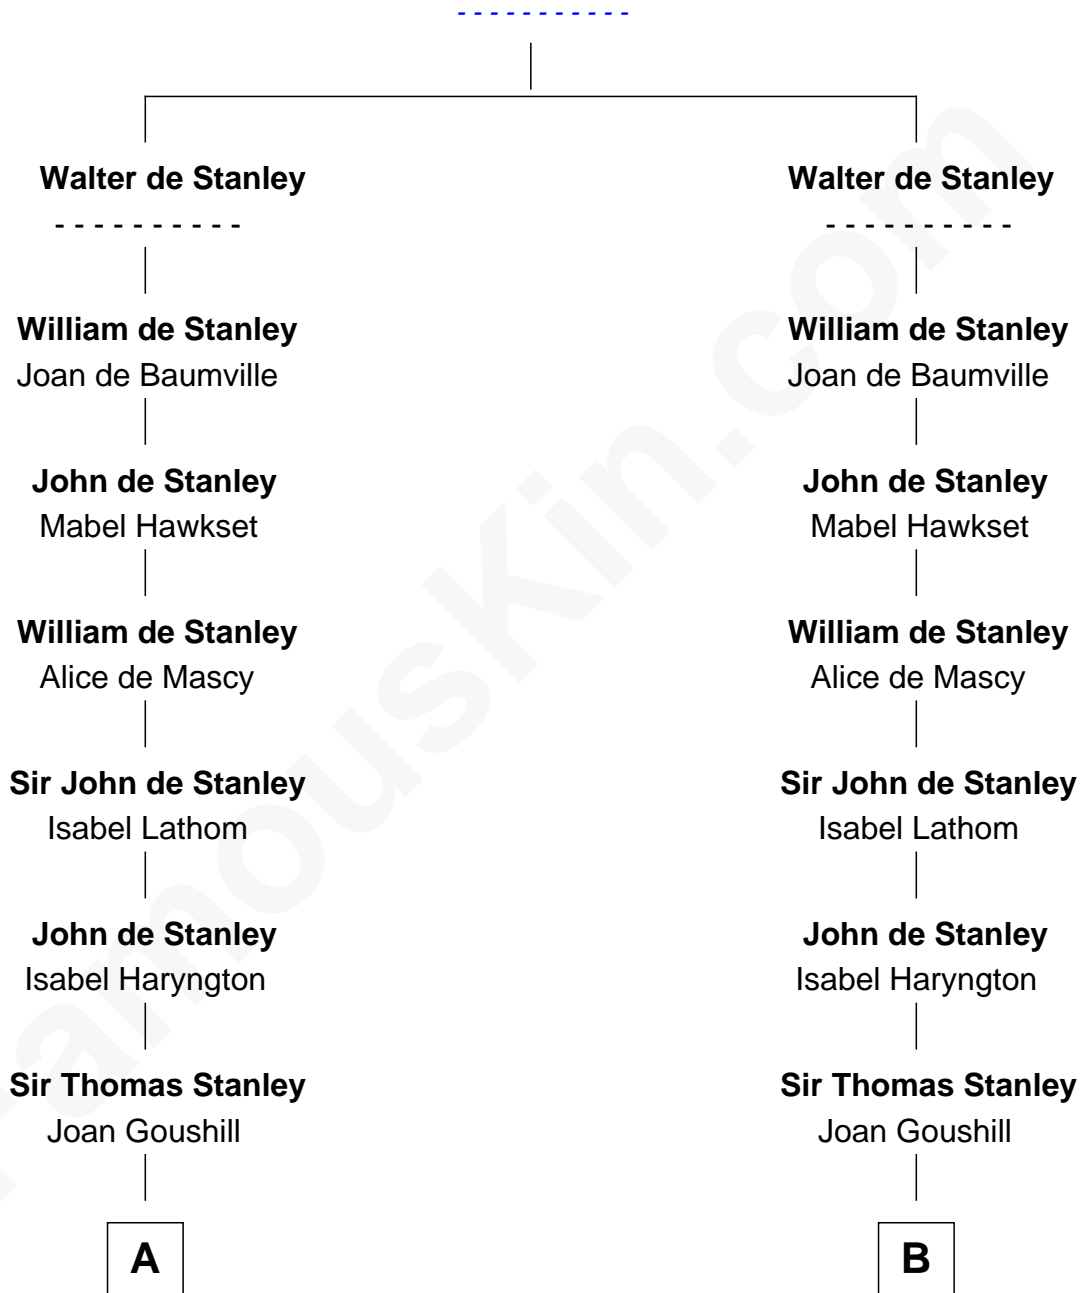

FamousKin.com Relationship Chart of

Juliette Gordon Low
Founder of the Girl Scouts

16th cousin 5 times removed of

Francis Lightfoot Lee

Signer of the Declaration of Independence

William de Stanley

A

Sir John Stanley
Elizabeth Weever

Margery Stanley
Sir William Torbock

Thomas Torbock
Elizabeth Moore

William Torbock
Catherine Gerard

Margaret Torbock
Oliver Mainwaring

Oliver Mainwaring
Prudence Ashe

Oliver Mainwaring
Hannah Raymond

Love Mainwaring
John Richards