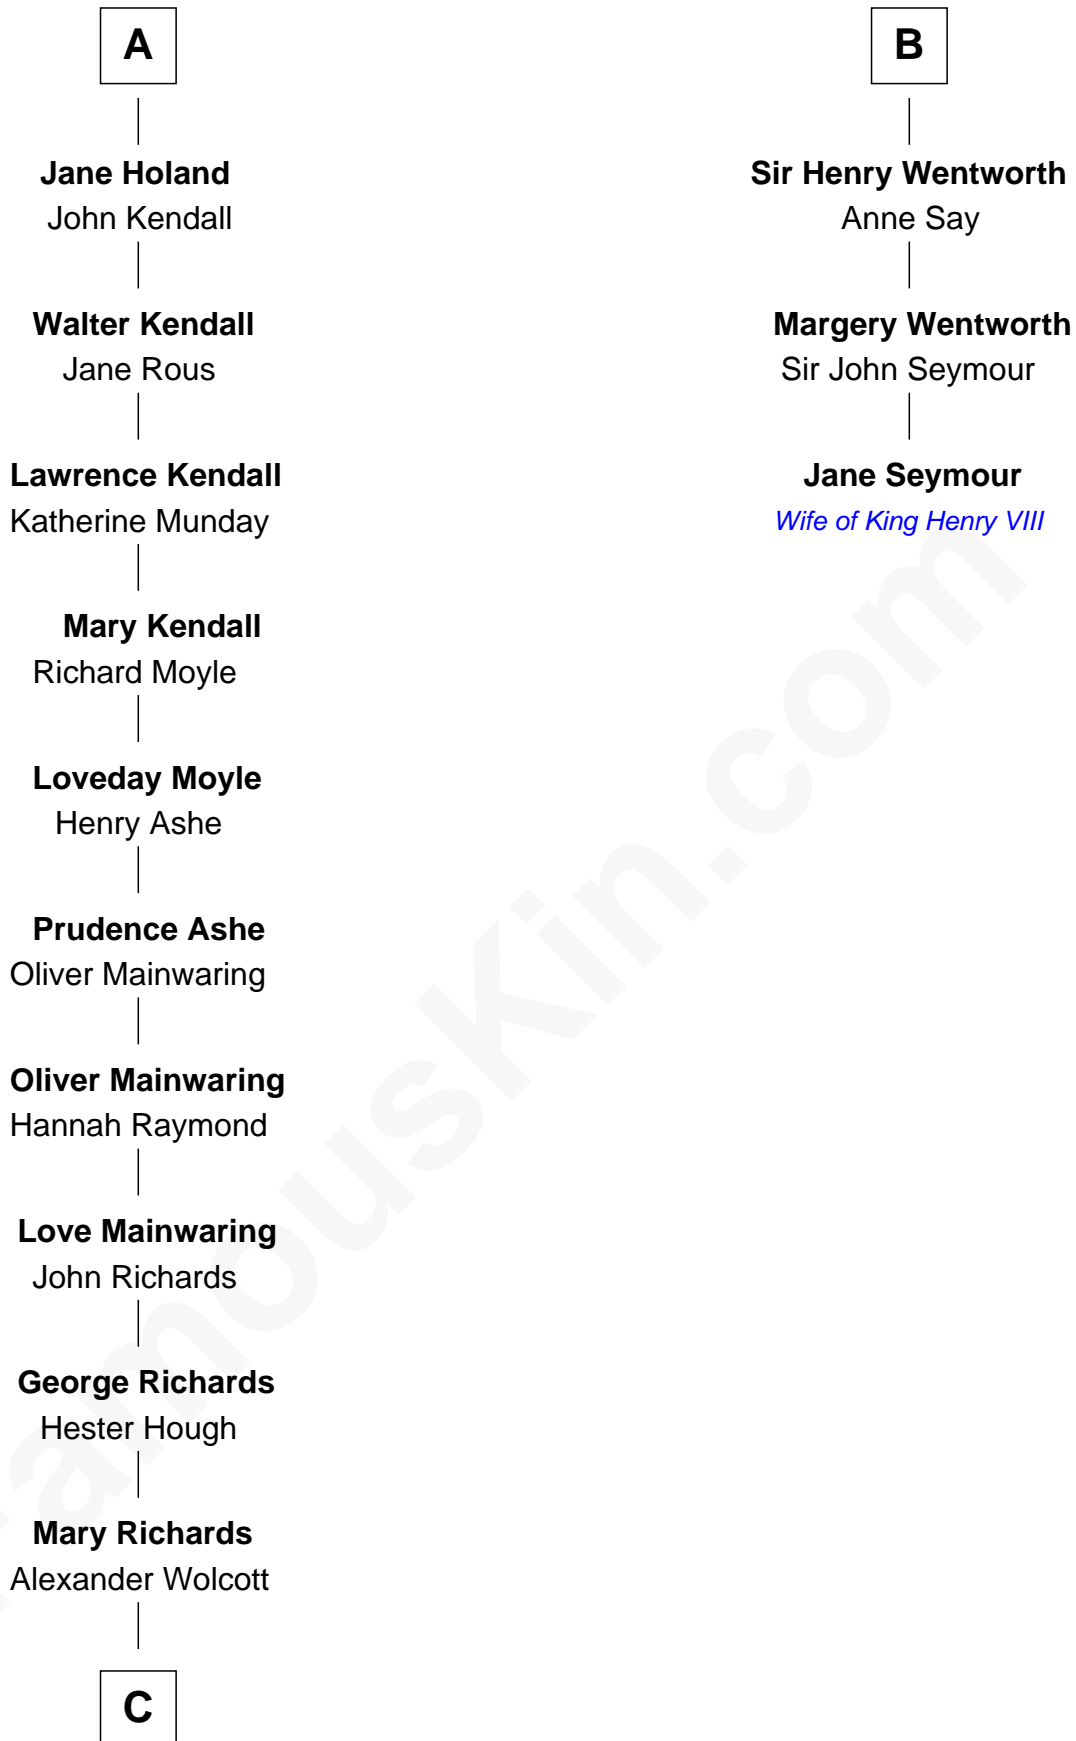

FamousKin.com Relationship Chart of

Juliette Gordon Low
Founder of the Girl Scouts

9th cousin 12 times removed of

Jane Seymour
3rd Wife of King Henry VIII

C

—
Alexander Wolcott

Frances Burbank

—
Frances Wolcott

Arthur William Magill

—
Juliette Augusta Magill

John Harris Kinzie

—
Eleanor Lytle Kinzie

William Washington Gordon

—
Juliette Gordon Low

Founder of the Girl Scouts