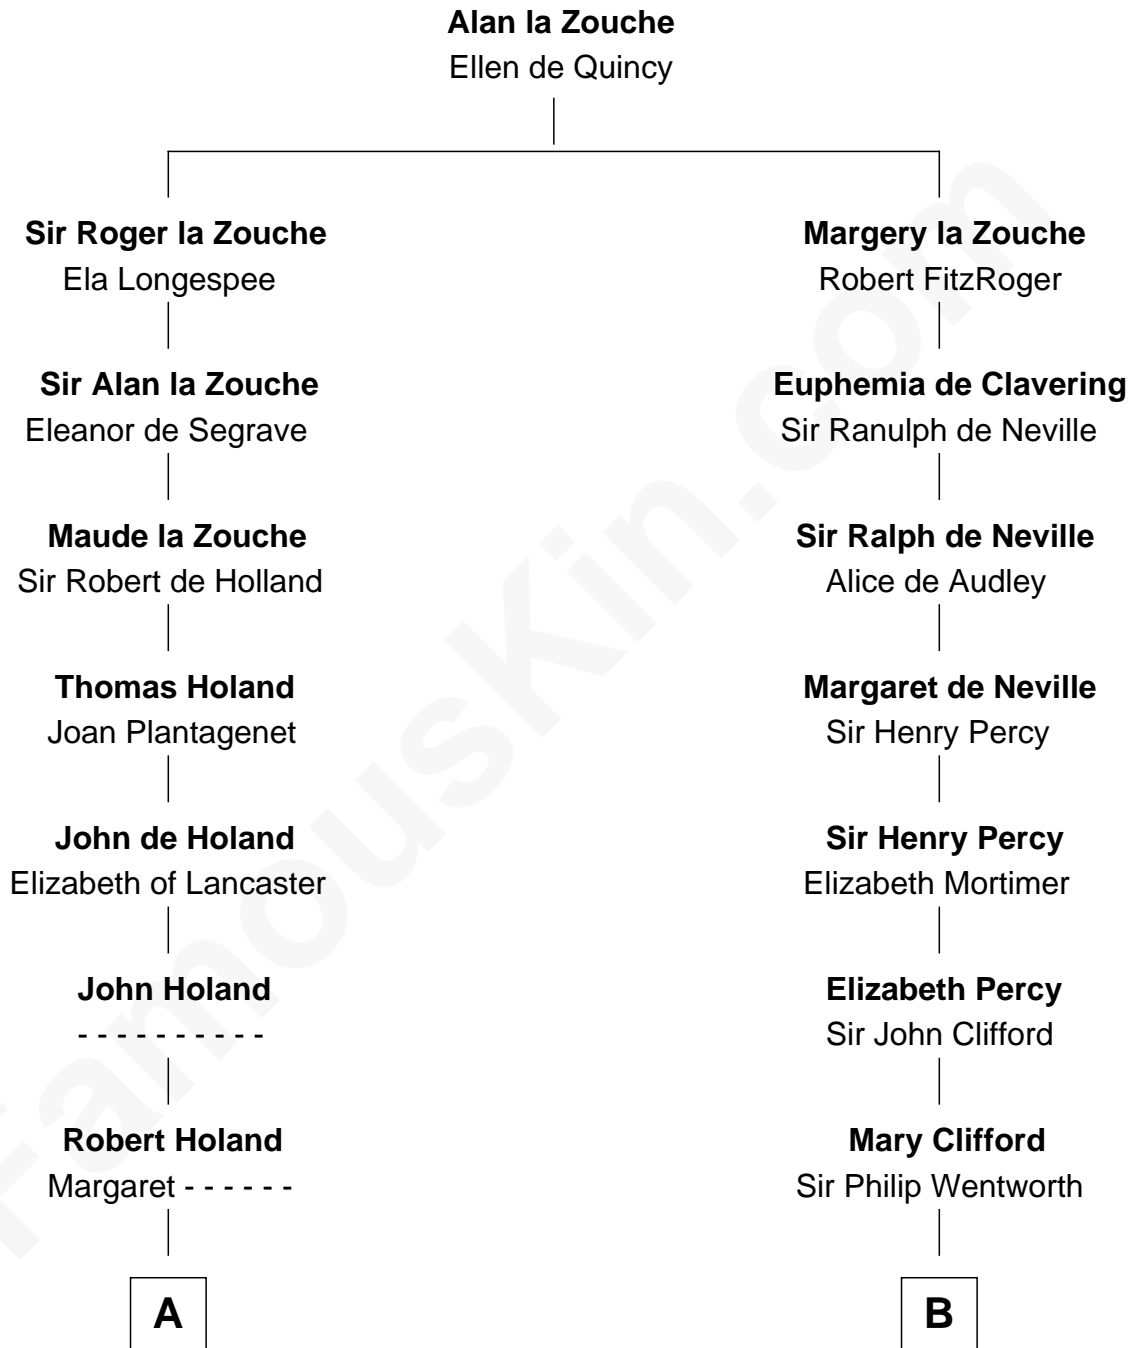

FamousKin.com Relationship Chart of

Juliette Gordon Low
Founder of the Girl Scouts

9th cousin 12 times removed of

Jane Seymour
3rd Wife of King Henry VIII

C

—
Alexander Wolcott

Frances Burbank

—
Frances Wolcott

Arthur William Magill

—
Juliette Augusta Magill

John Harris Kinzie

—
Eleanor Lytle Kinzie

William Washington Gordon

—
Juliette Gordon Low

Founder of the Girl Scouts