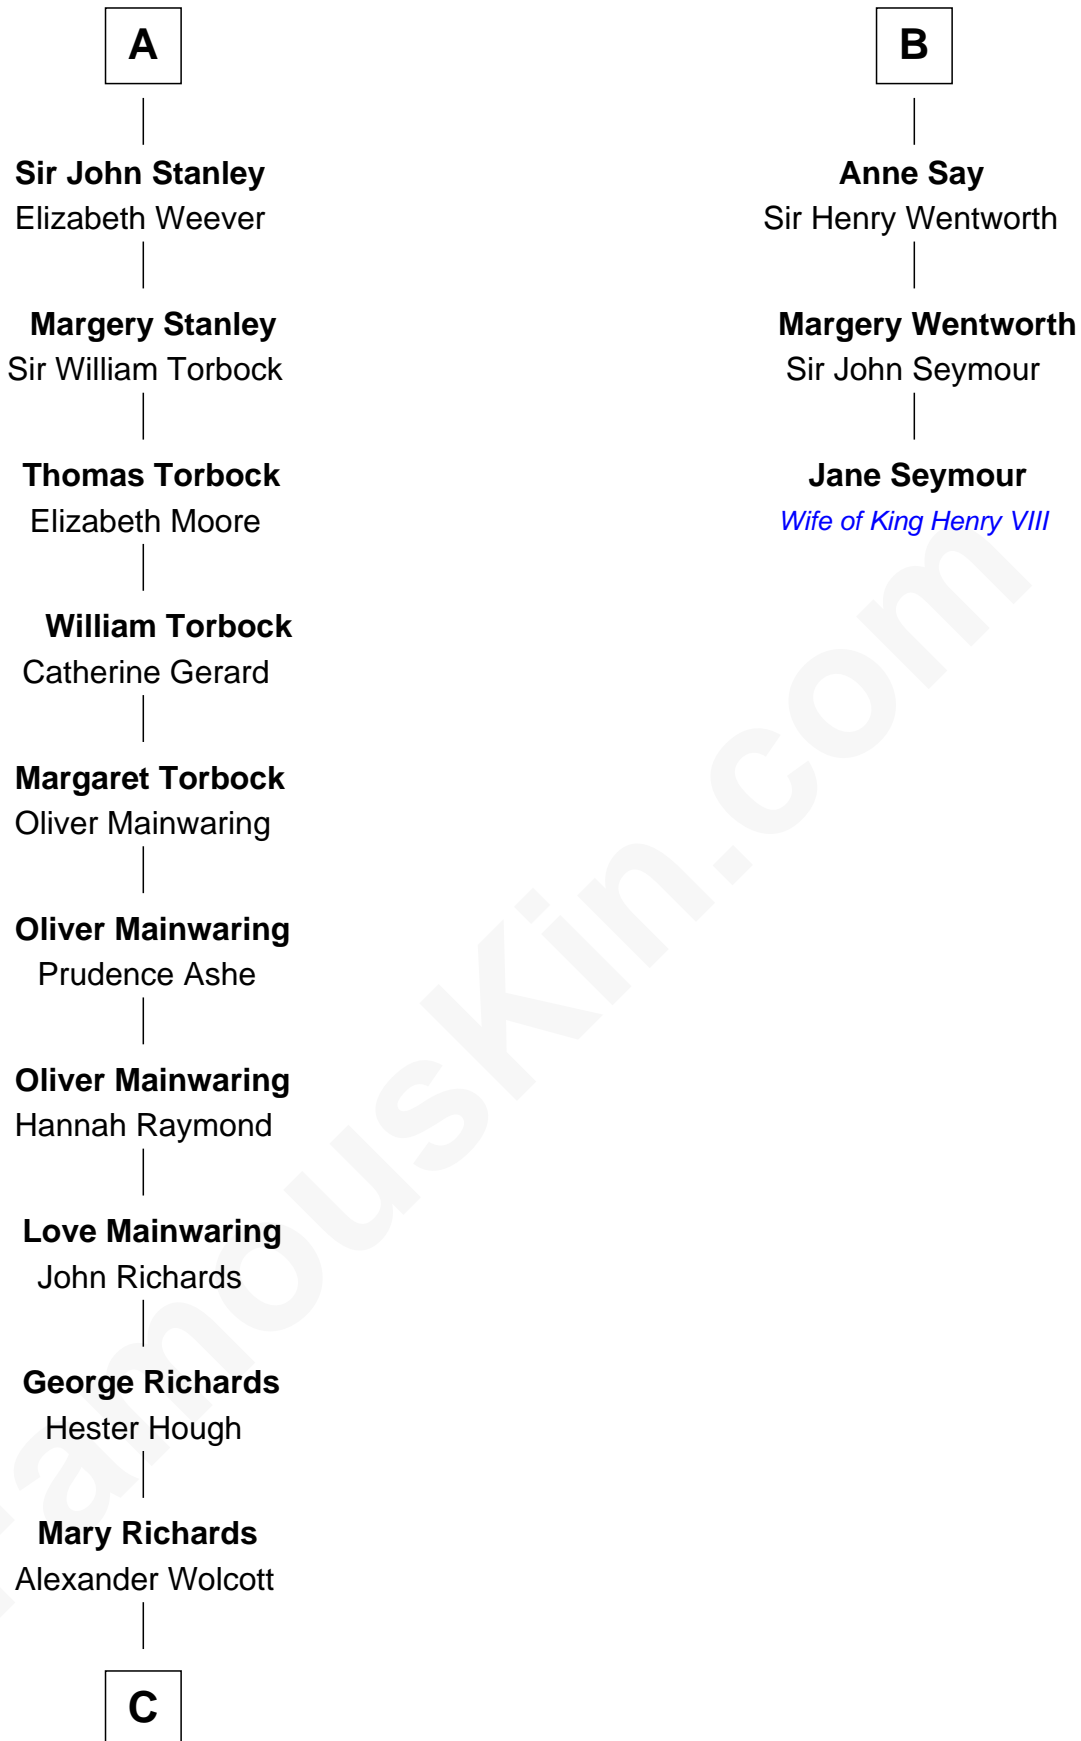

FamousKin.com Relationship Chart of

Juliette Gordon Low
Founder of the Girl Scouts

9th cousin 12 times removed of

Jane Seymour
3rd Wife of King Henry VIII

Sir Humphrey de Bohun
Maud of Eu

Sir Humphrey de Bohun
Eleanor de Braiose

Humphrey de Bohun
Maud de Fiennes

Humphrey de Bohun
Elizabeth Plantagenet

Sir William de Bohun
Elizabeth de Badlesmere

Elizabeth de Bohun
Sir Richard Fitzalan

Elizabeth Fitzalan
Sir Robert Goushill

Joan Goushill
Sir Thomas Stanley

A

Eleanor de Bohun
Sir John de Verdun

Maud de Verdun
Sir John de Grey

Sir Roger de Grey
Elizabeth de Hastings

Sir Reynold de Grey
Eleanor le Strange

Ida Grey
John Cokayne

Elizabeth Cokayne
Sir Laurence Cheney

Elizabeth Cheney
Sir John Say

B

C

—
Alexander Wolcott

Frances Burbank

—
Frances Wolcott

Arthur William Magill

—
Juliette Augusta Magill