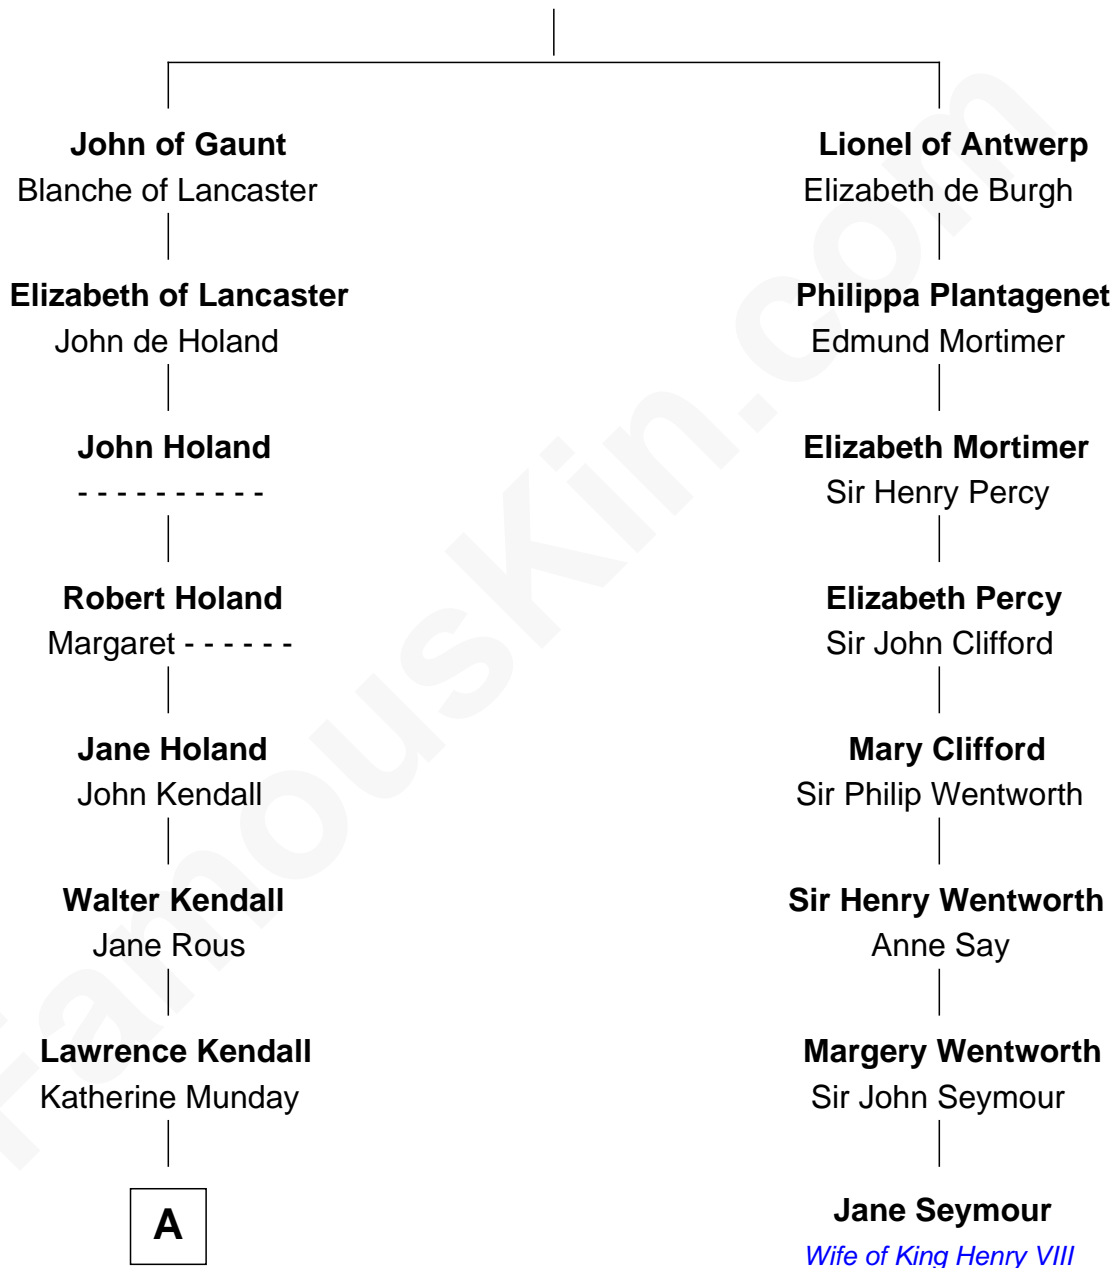

# FamousKin.com Relationship Chart of

**Juliette Gordon Low**  
*Founder of the Girl Scouts*

7th cousin 11 times removed of

**Jane Seymour**  
*3rd Wife of King Henry VIII*

**Edward III, King of England**  
Philippa of Hainault

**A**

**Mary Kendall**  
Richard Moyle

**Loveday Moyle**  
Henry Ashe

**Prudence Ashe**  
Oliver Mainwaring

**Oliver Mainwaring**  
Hannah Raymond

**Love Mainwaring**  
John Richards

**George Richards**  
Hester Hough

**Mary Richards**  
Alexander Wolcott

**Alexander Wolcott**  
Frances Burbank

**Frances Wolcott**  
Arthur William Magill

**Juliette Augusta Magill**  
John Harris Kinzie

**B**

**B**

—  
**Eleanor Lytle Kinzie**  
William Washington Gordon