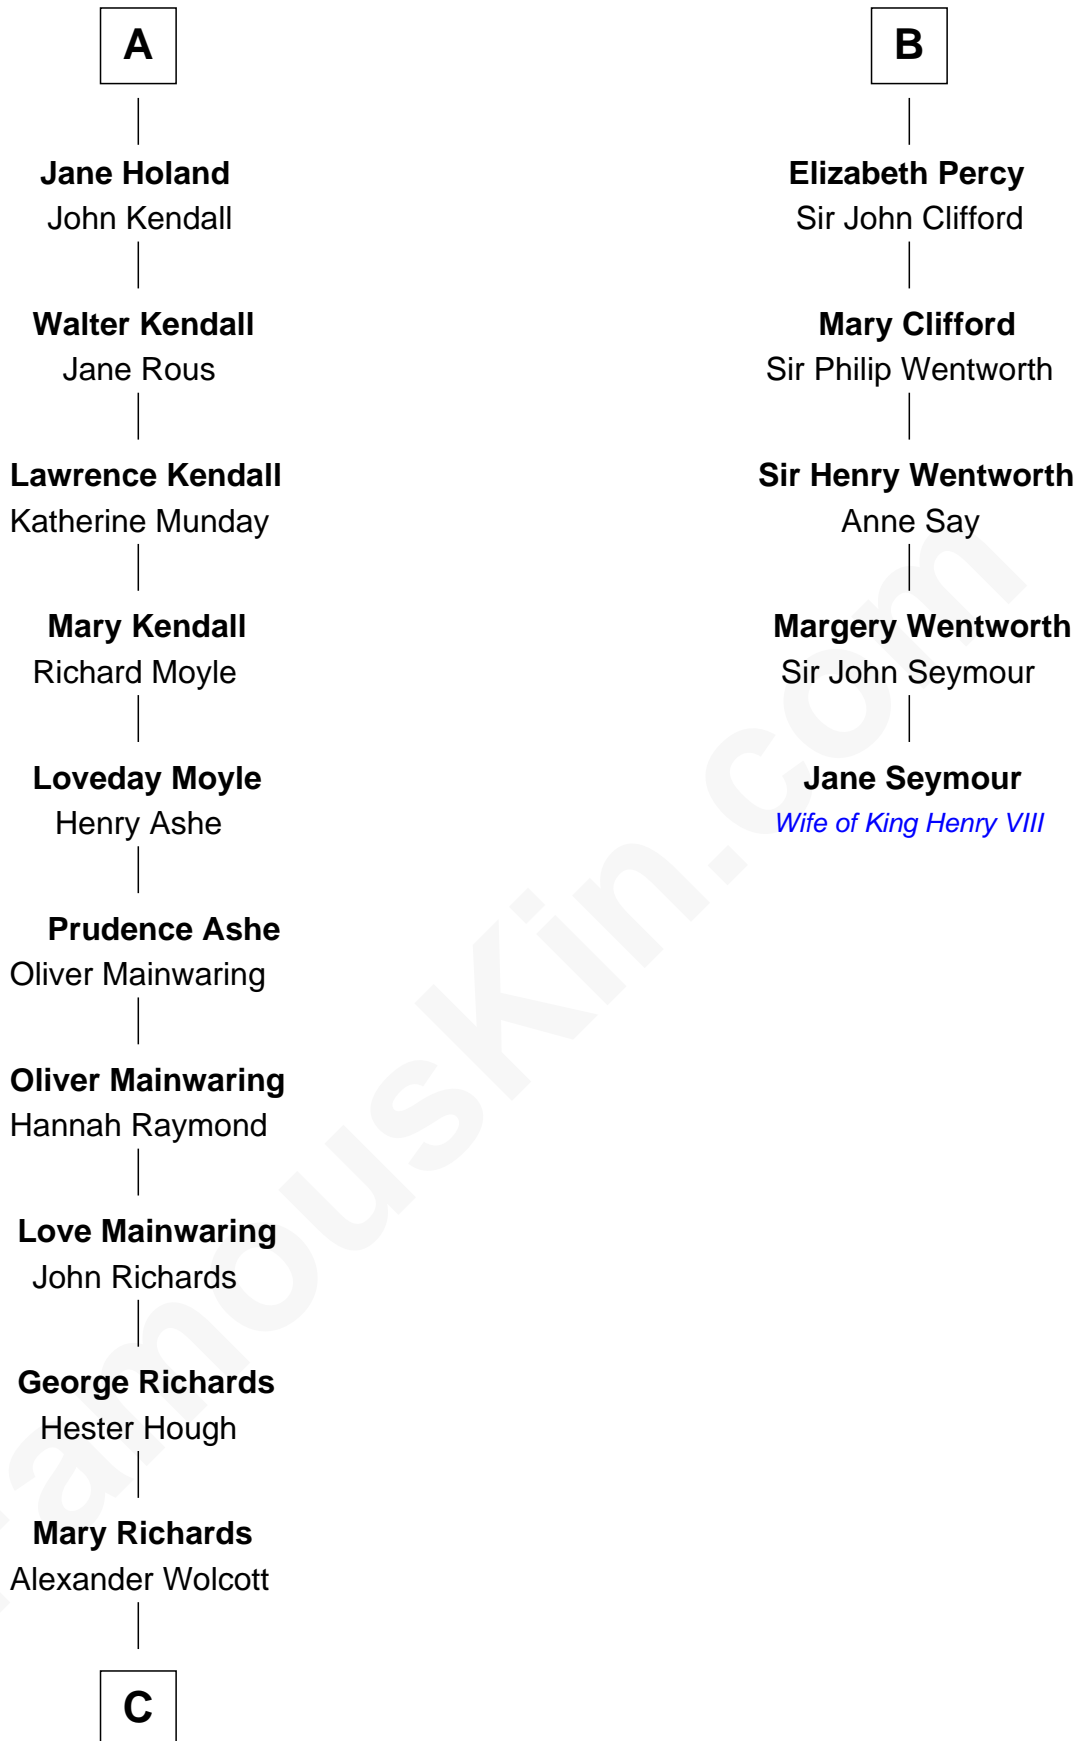

FamousKin.com Relationship Chart of

Juliette Gordon Low
Founder of the Girl Scouts

11th cousin 10 times removed of

Jane Seymour
3rd Wife of King Henry VIII

C

—
Alexander Wolcott

Frances Burbank

—
Frances Wolcott

Arthur William Magill

—
Juliette Augusta Magill

John Harris Kinzie

—
Eleanor Lytle Kinzie

William Washington Gordon

—
Juliette Gordon Low

Founder of the Girl Scouts

FamousKin.com