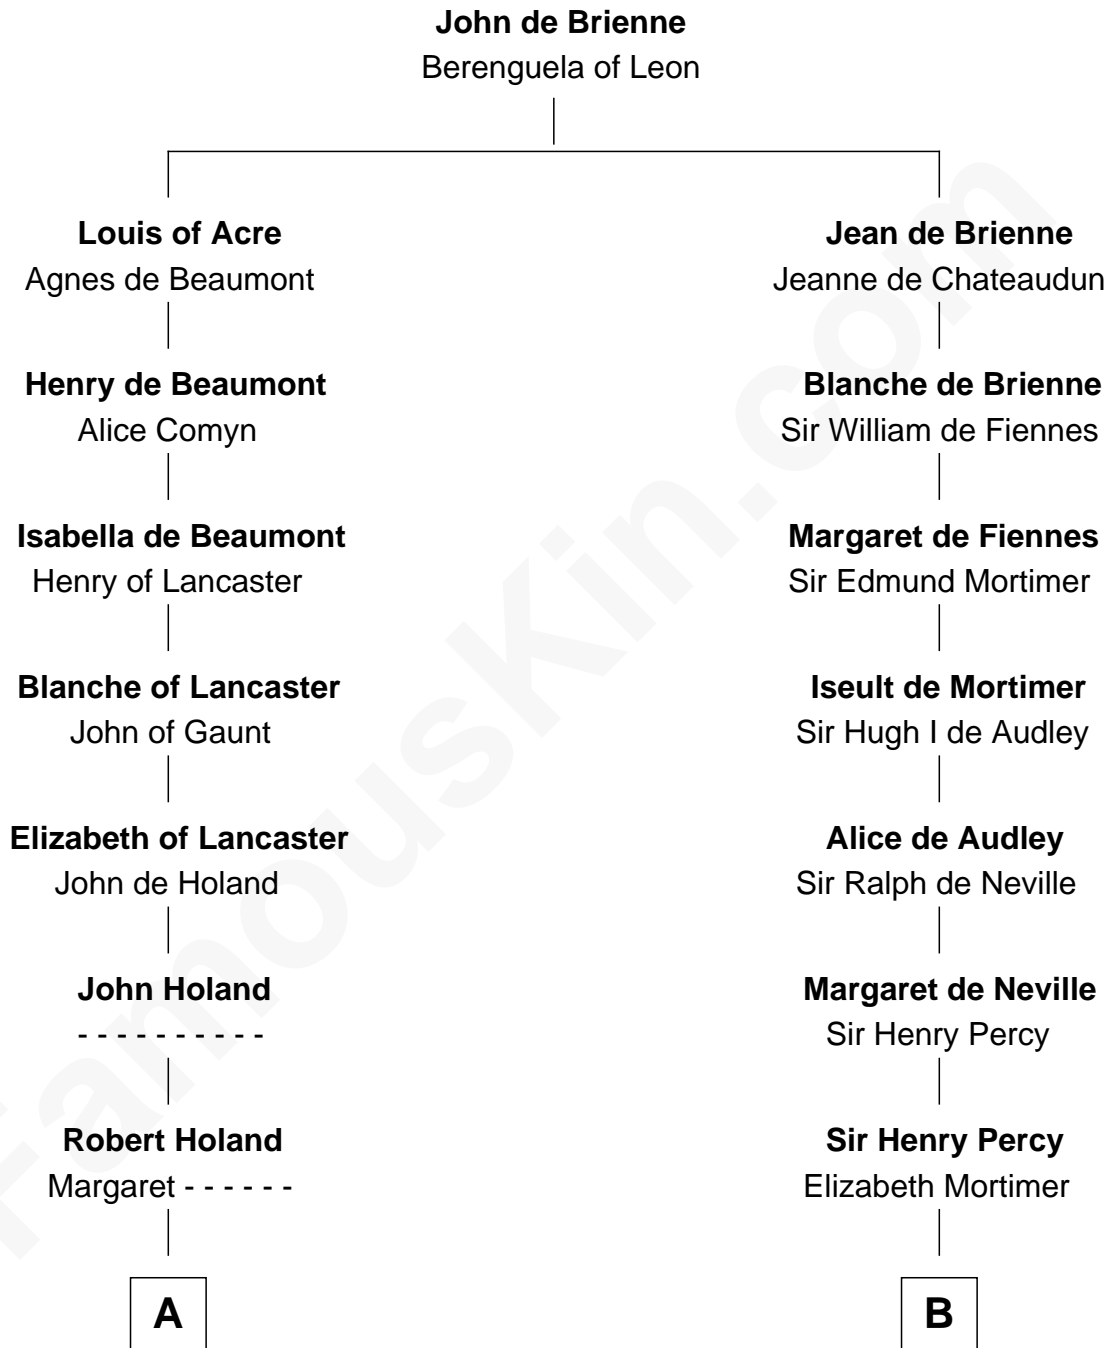

FamousKin.com Relationship Chart of

Juliette Gordon Low
Founder of the Girl Scouts

11th cousin 10 times removed of

Jane Seymour
3rd Wife of King Henry VIII

C

—
Alexander Wolcott

Frances Burbank

—
Frances Wolcott

Arthur William Magill

—
Juliette Augusta Magill

John Harris Kinzie

—
Eleanor Lytle Kinzie

William Washington Gordon

—
Juliette Gordon Low

Founder of the Girl Scouts

FamousKin.com