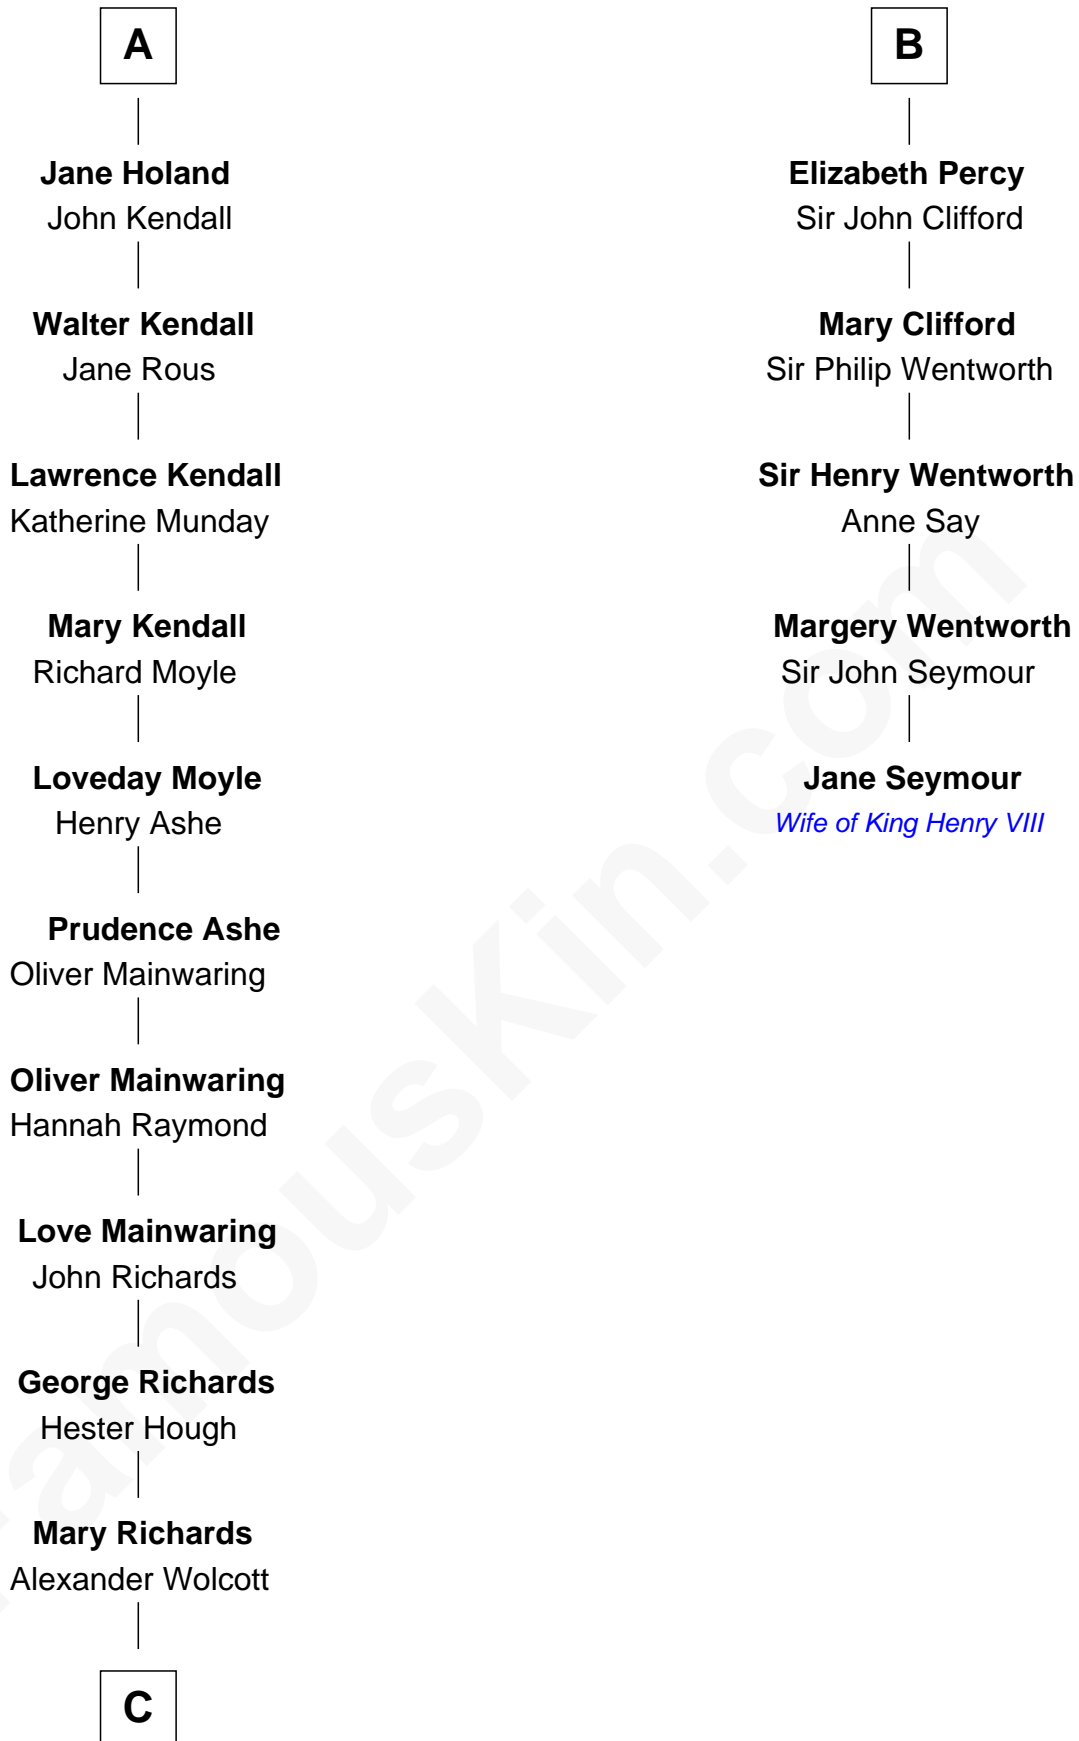

# FamousKin.com Relationship Chart of

**Juliette Gordon Low**  
*Founder of the Girl Scouts*

11th cousin 10 times removed of

**Jane Seymour**  
*3rd Wife of King Henry VIII*

**C**

—  
**Alexander Wolcott**

Frances Burbank

—  
**Frances Wolcott**

Arthur William Magill

—  
**Juliette Augusta Magill**

John Harris Kinzie

—  
**Eleanor Lytle Kinzie**

William Washington Gordon

—  
**Juliette Gordon Low**

*Founder of the Girl Scouts*