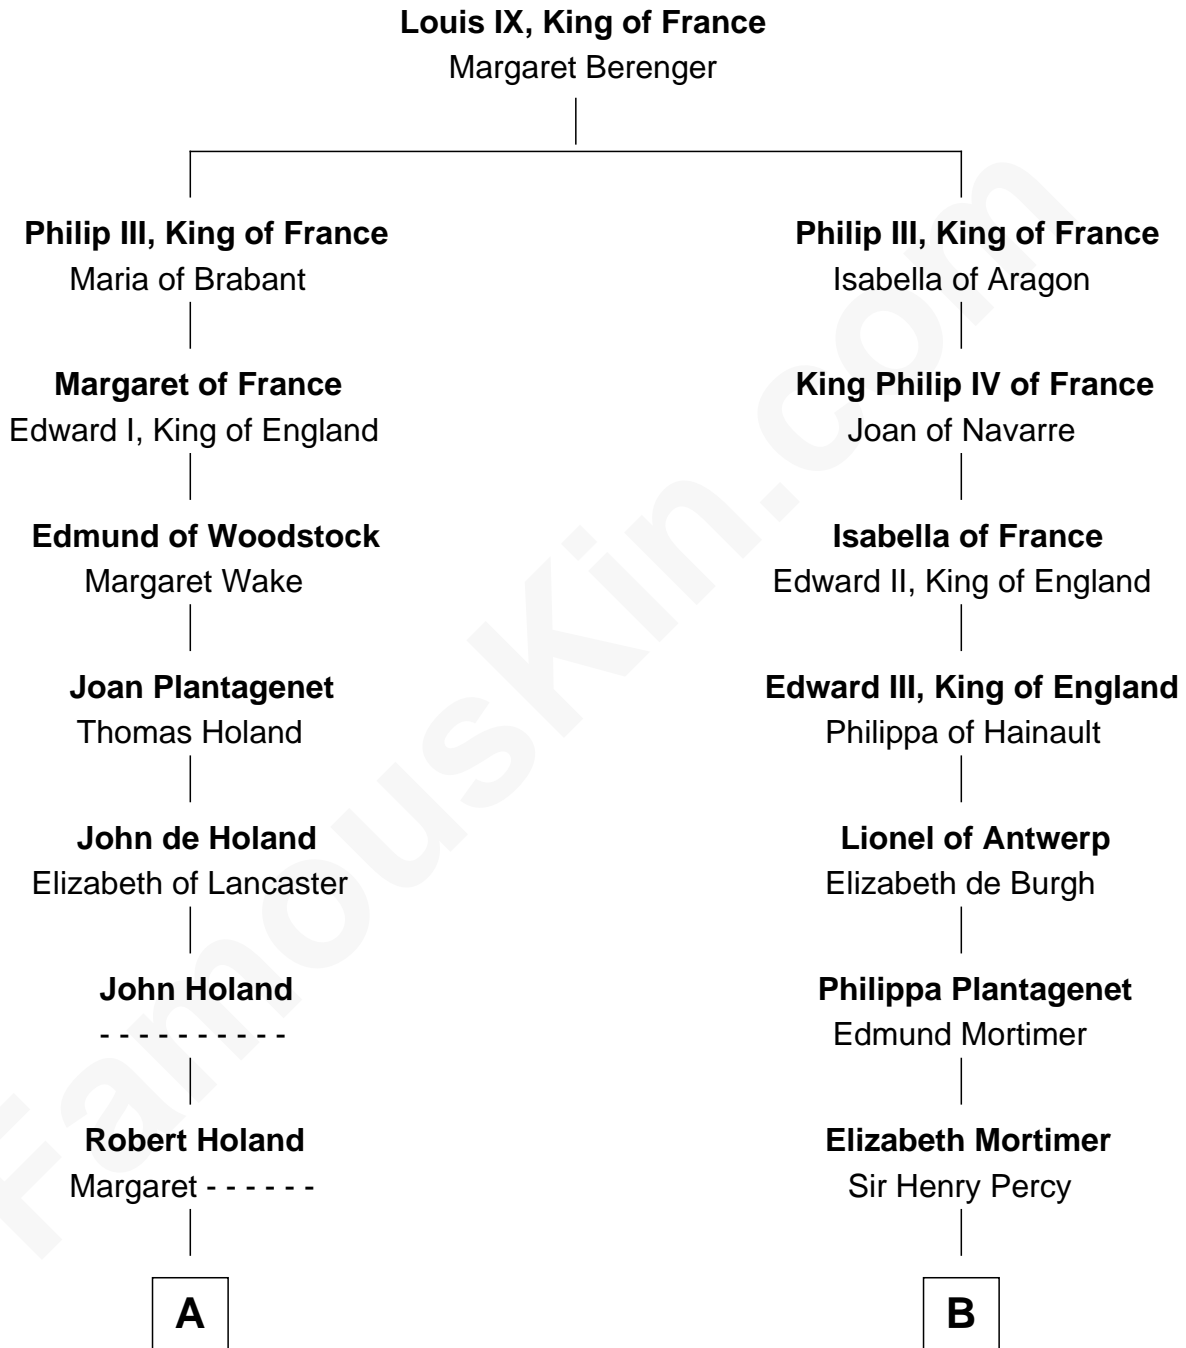

# FamousKin.com Relationship Chart of

**Juliette Gordon Low**  
*Founder of the Girl Scouts*

11th cousin 10 times removed of

**Jane Seymour**  
*3rd Wife of King Henry VIII*

**C**

—  
**Alexander Wolcott**

Frances Burbank

—  
**Frances Wolcott**

Arthur William Magill

—  
**Juliette Augusta Magill**

John Harris Kinzie

—  
**Eleanor Lytle Kinzie**

William Washington Gordon

—  
**Juliette Gordon Low**

*Founder of the Girl Scouts*