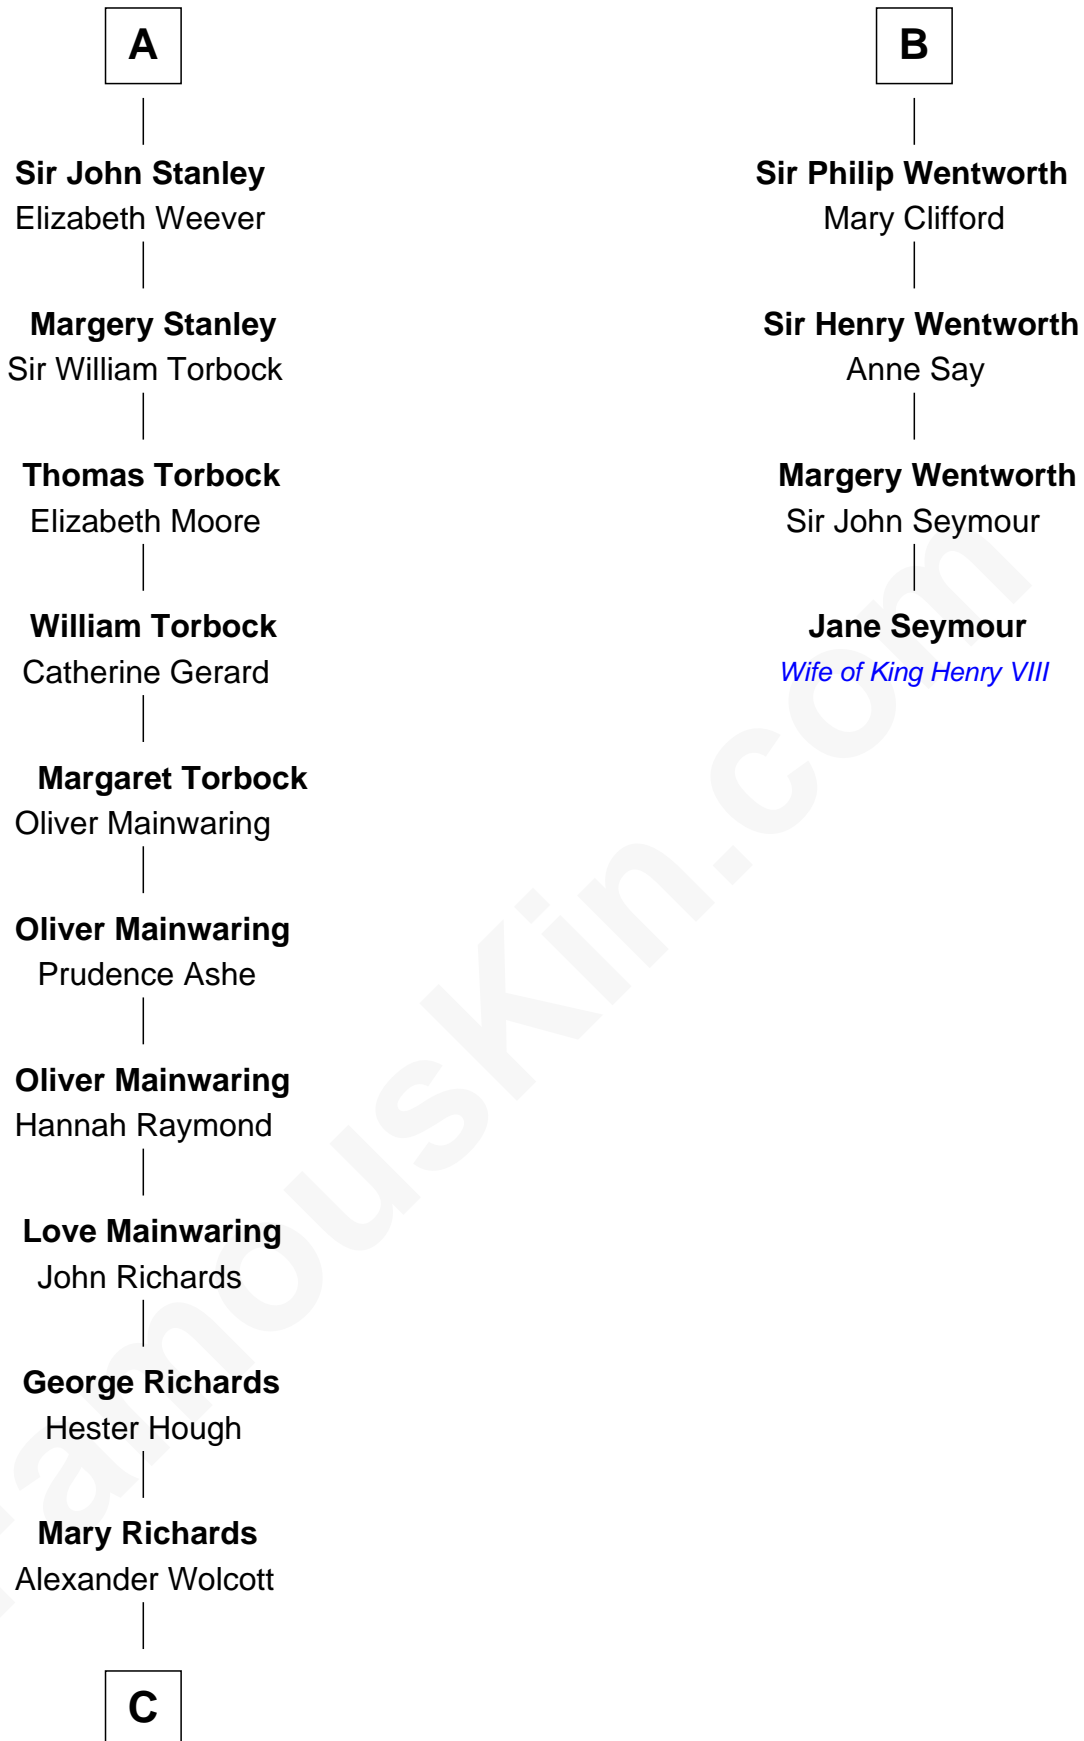

FamousKin.com Relationship Chart of

Juliette Gordon Low
Founder of the Girl Scouts

10th cousin 11 times removed of

Jane Seymour
3rd Wife of King Henry VIII

William de Braiose
Eva Marshal

Eleanor de Braiose
Sir Humphrey de Bohun

Humphrey de Bohun
Maud de Fiennes

Humphrey de Bohun
Elizabeth Plantagenet

Sir William de Bohun
Elizabeth de Badlesmere

Elizabeth de Bohun
Sir Richard Fitzalan

Elizabeth Fitzalan
Sir Robert Goushill

Joan Goushill
Sir Thomas Stanley

A

Eve de Braiose
Sir William de Cantilupe

Milicent de Cantilupe
Eudo la Zouche

Sir William la Zouche
Maud Lovel

Milicent la Zouche
Sir William Deincourt

Margaret Deincourt
Sir Robert de Tibetot

Elizabeth de Tibetot
Sir Philip le Despencer

Margery Despencer
Sir Roger Wentworth

B

C

—
Alexander Wolcott

Frances Burbank

—
Frances Wolcott

Arthur William Magill

—
Juliette Augusta Magill