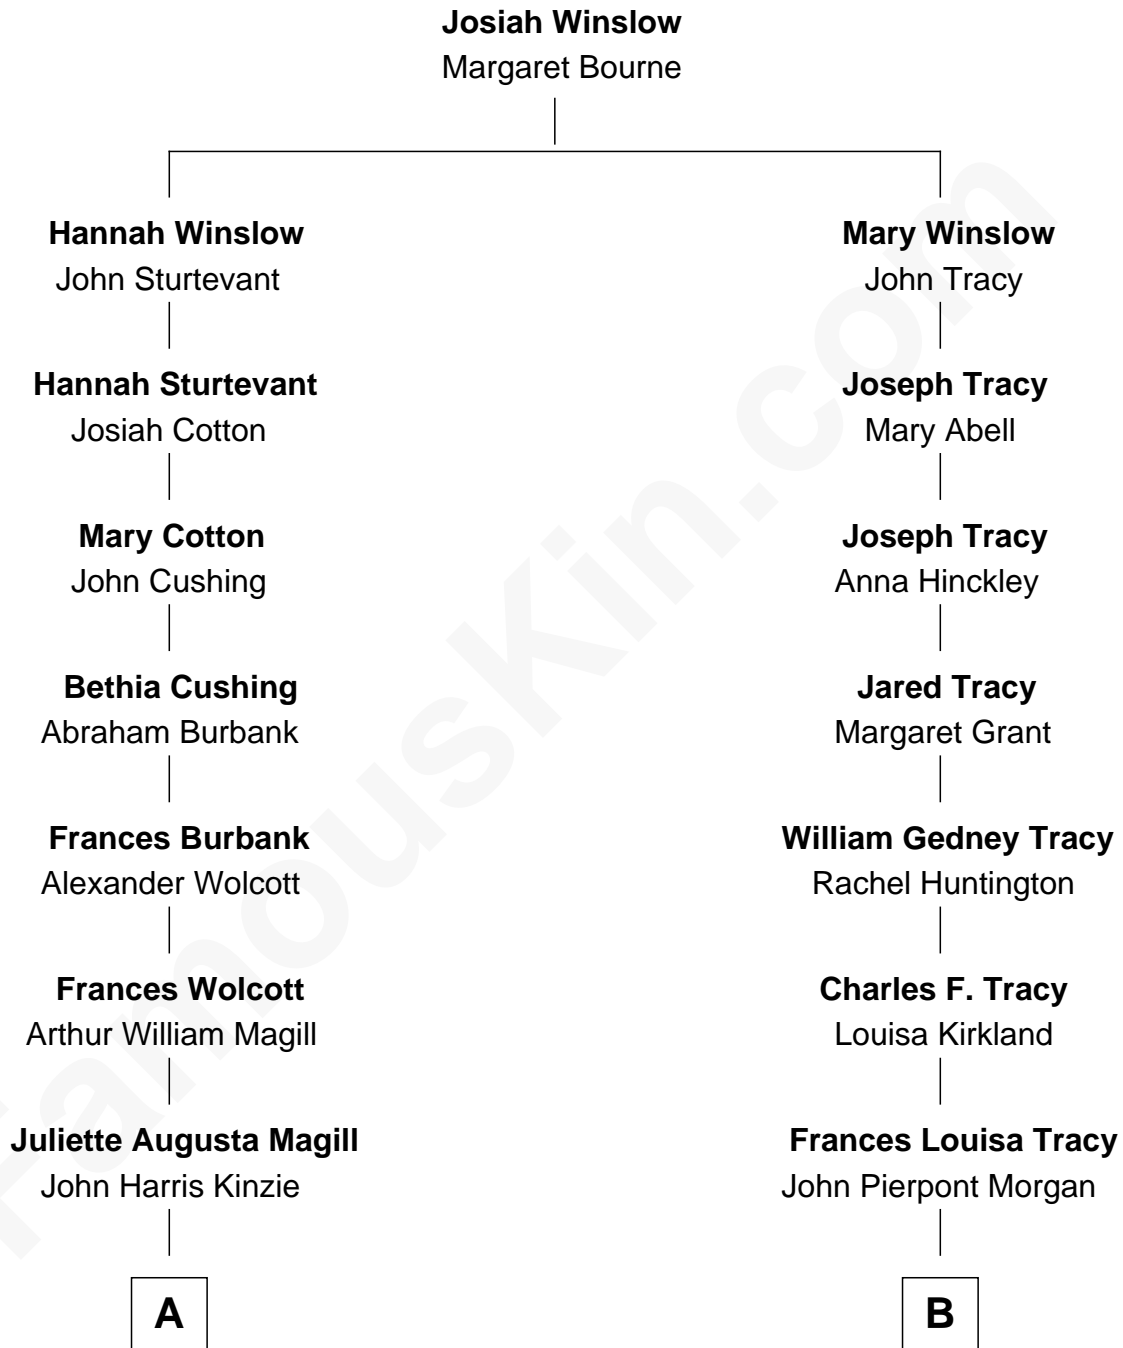

FamousKin.com Relationship Chart of

Juliette Gordon Low
Founder of the Girl Scouts

8th cousin 1 time removed of

John Adams Morgan
1952 Olympic Sailing Gold Medalist

A

Eleanor Lytle Kinzie
William Washington Gordon

Juliette Gordon Low
Founder of the Girl Scouts

B

John Pierpont Morgan
Jane Norton Grew

Henry Sturgis Morgan
Catherine Frances Lovering Adams

John Adams Morgan
Olympic Gold Medalist

FamousKin.com