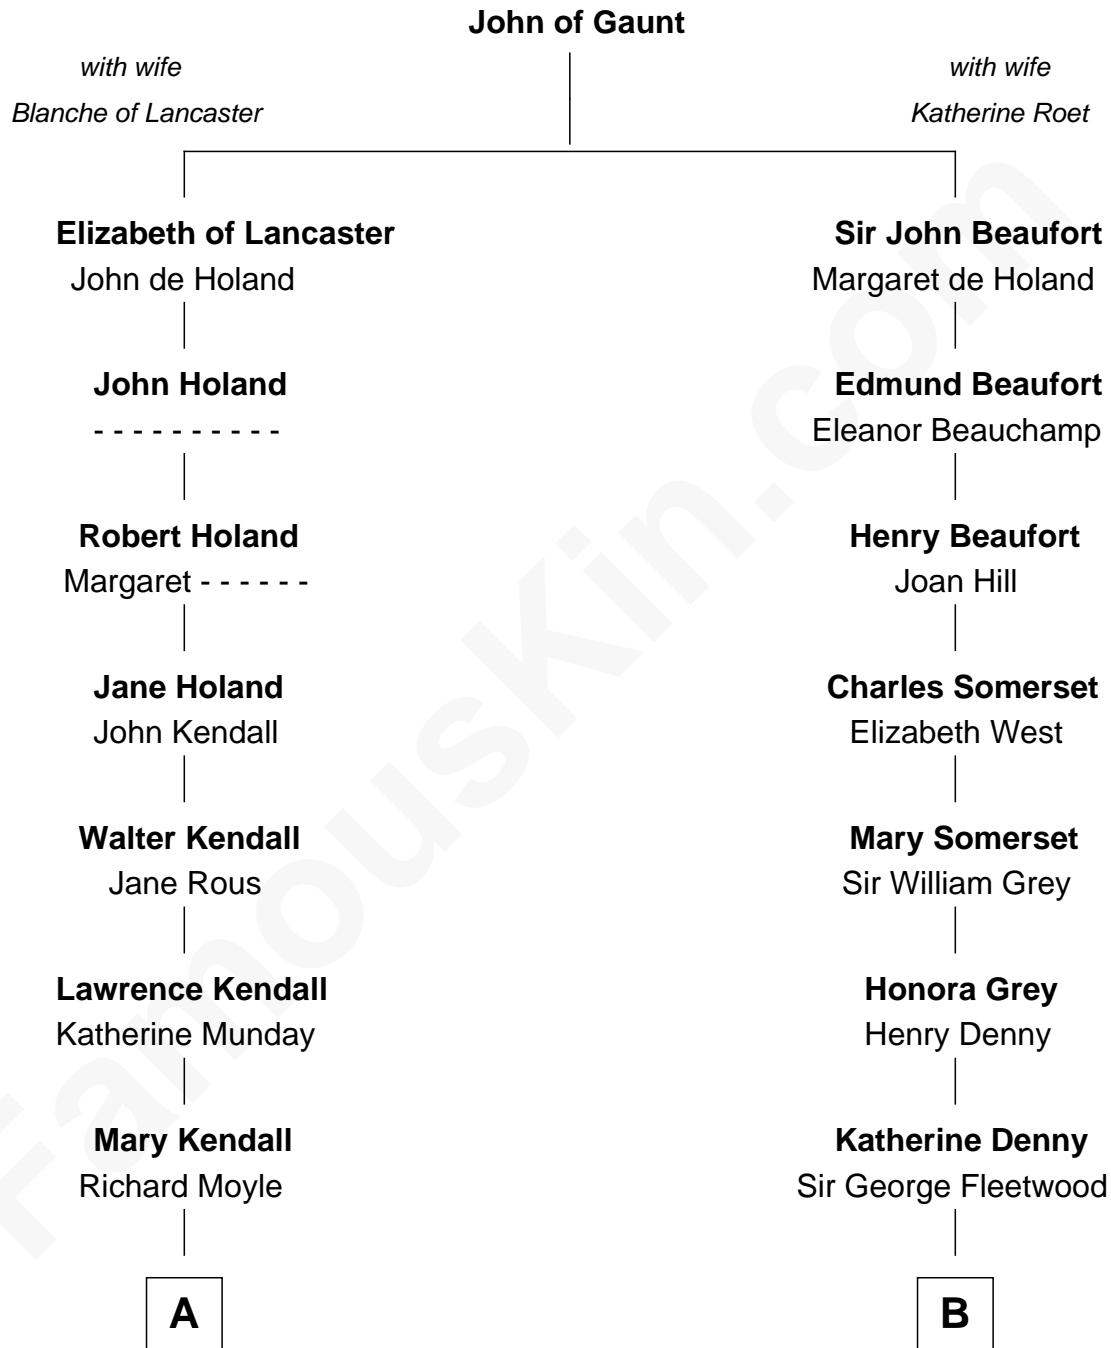

FamousKin.com Relationship Chart of

Juliette Gordon Low
Founder of the Girl Scouts

17th cousin 1 time removed of

Benedict Cumberbatch
Movie, Television and Stage Actor

C

Timothy Carlton Congdon Cumberbatch