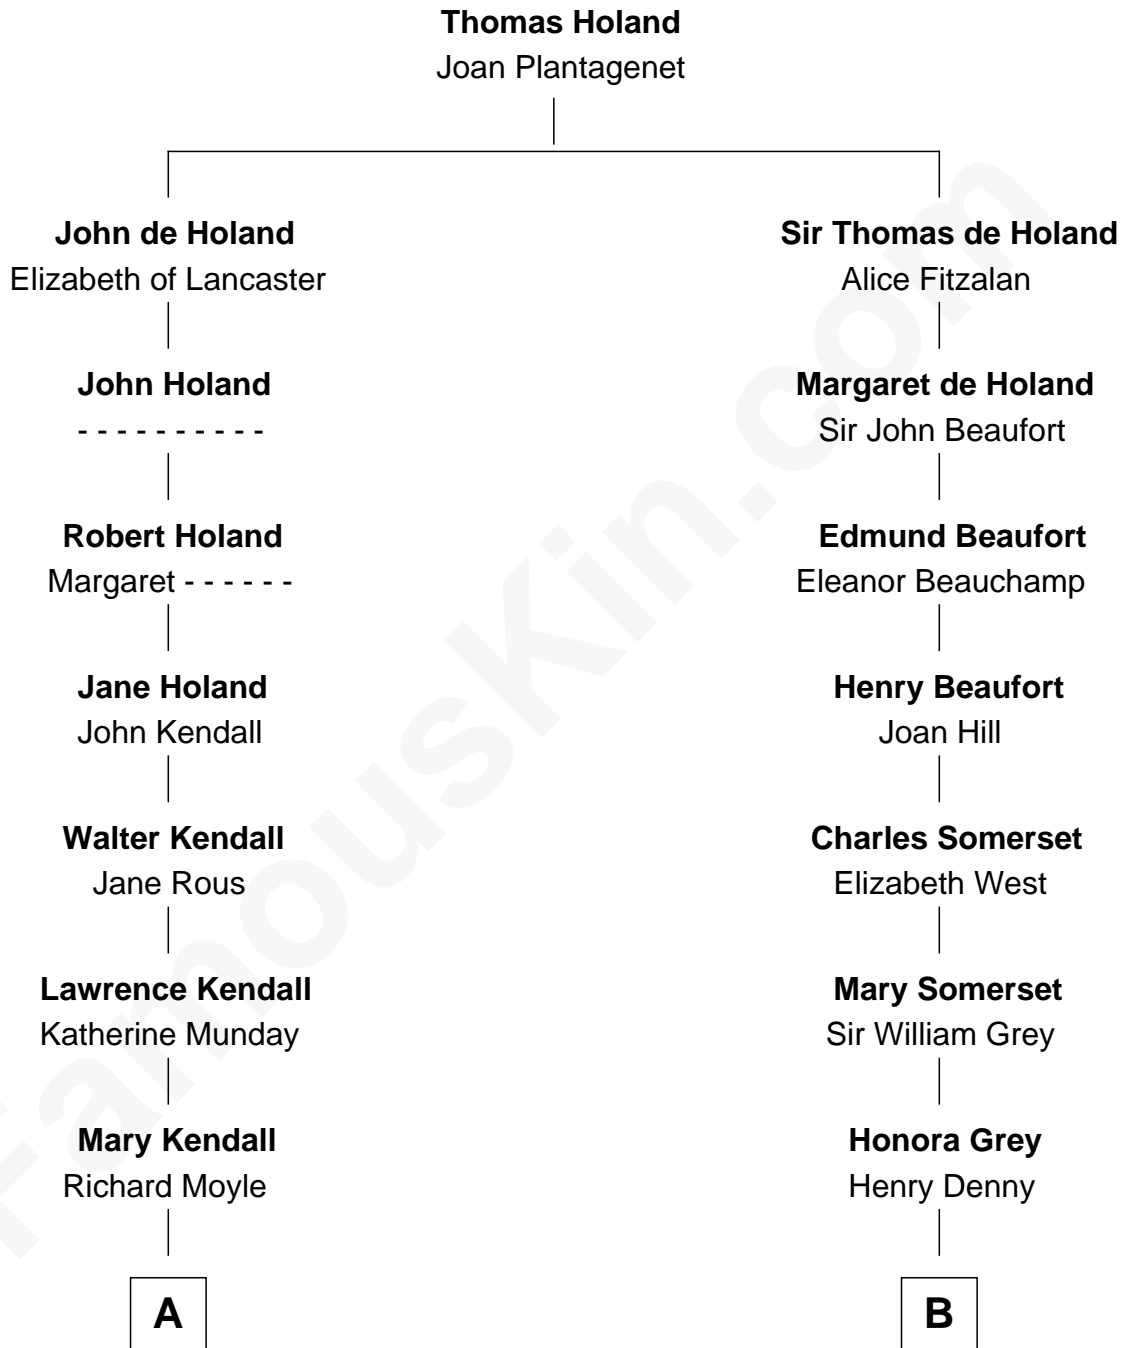

FamousKin.com Relationship Chart of

Juliette Gordon Low
Founder of the Girl Scouts

17th cousin 2 times removed of

Benedict Cumberbatch
Movie, Television and Stage Actor

C

Henry Carlton Cumberbatch

Pauline Ellen Laing Congdon