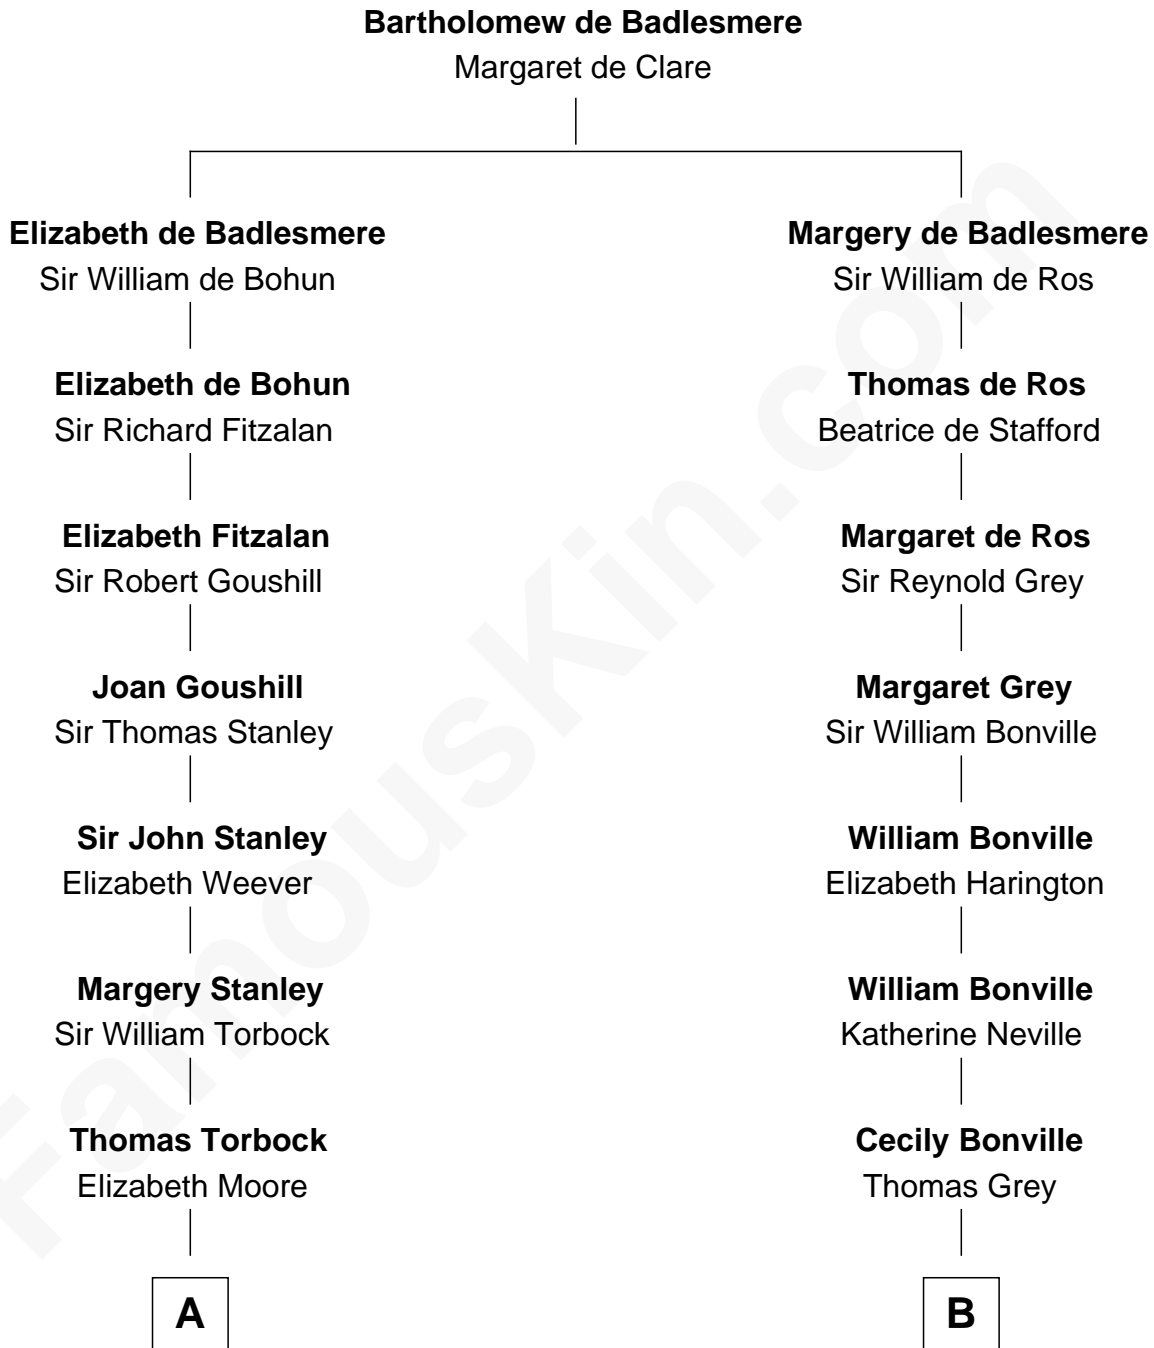

FamousKin.com Relationship Chart of

Juliette Gordon Low
Founder of the Girl Scouts

16th cousin 2 times removed of

Jane (Appleton) Pierce
First Lady of President Franklin Pierce

C

—
Eleanor Lytle Kinzie
William Washington Gordon

—
Juliette Gordon Low
Founder of the Girl Scouts

FamousKin.com