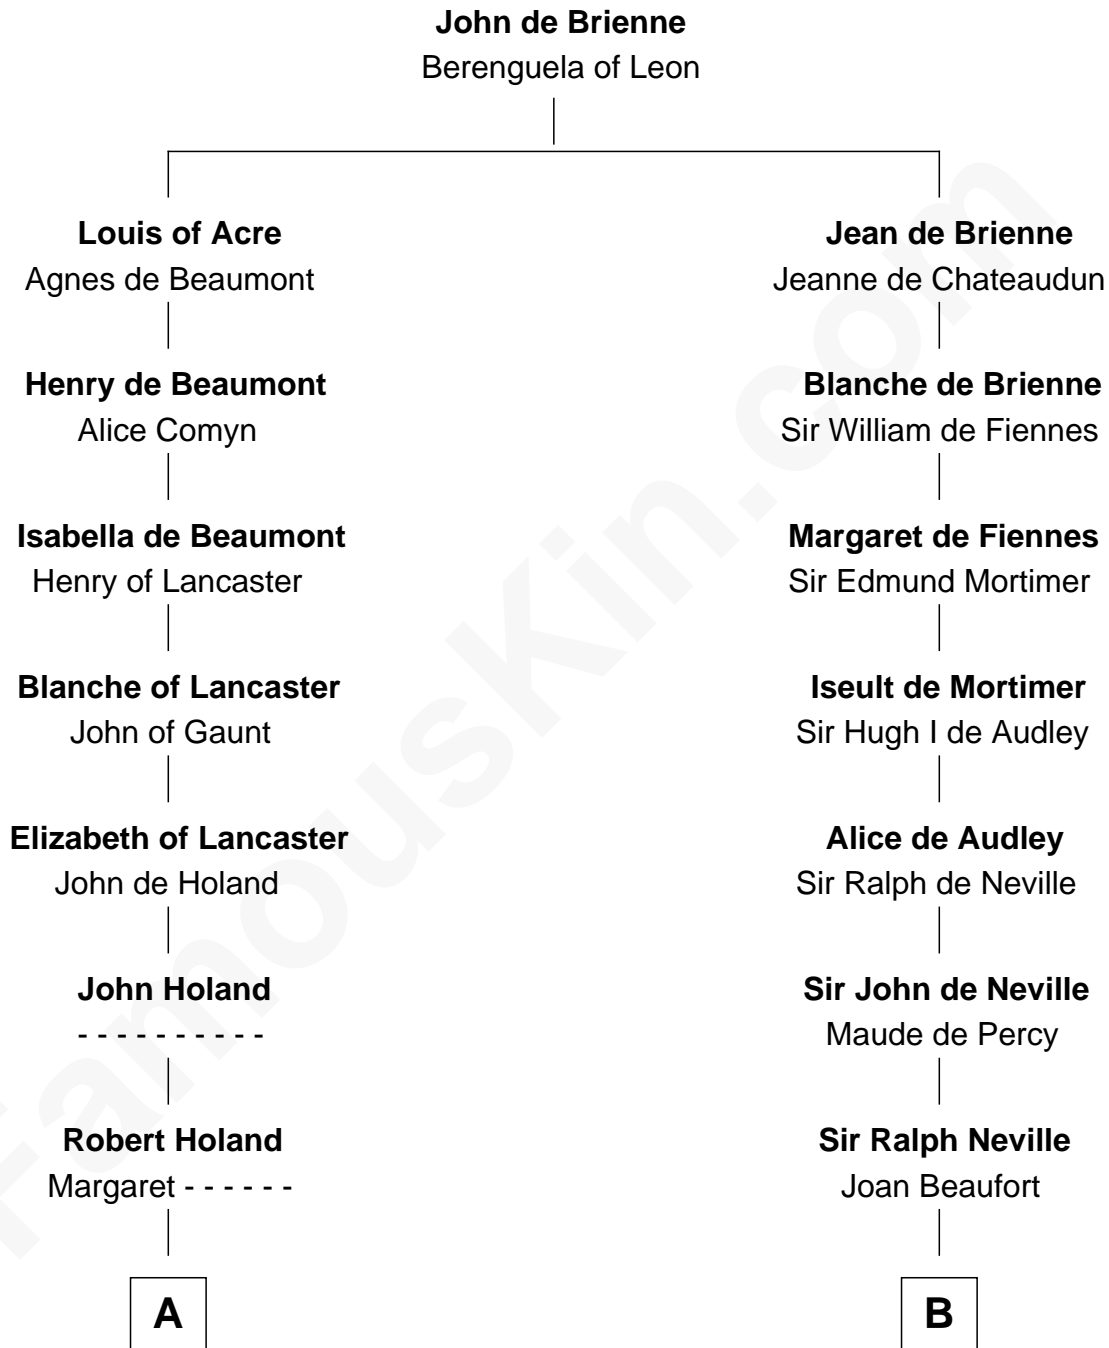

FamousKin.com Relationship Chart of

Juliette Gordon Low
Founder of the Girl Scouts

19th cousin 2 times removed of

Jane (Appleton) Pierce
First Lady of President Franklin Pierce

C

Alexander Wolcott

Frances Burbank

Frances Wolcott

Arthur William Magill

Juliette Augusta Magill

John Harris Kinzie

Eleanor Lytle Kinzie

William Washington Gordon

Juliette Gordon Low

Founder of the Girl Scouts