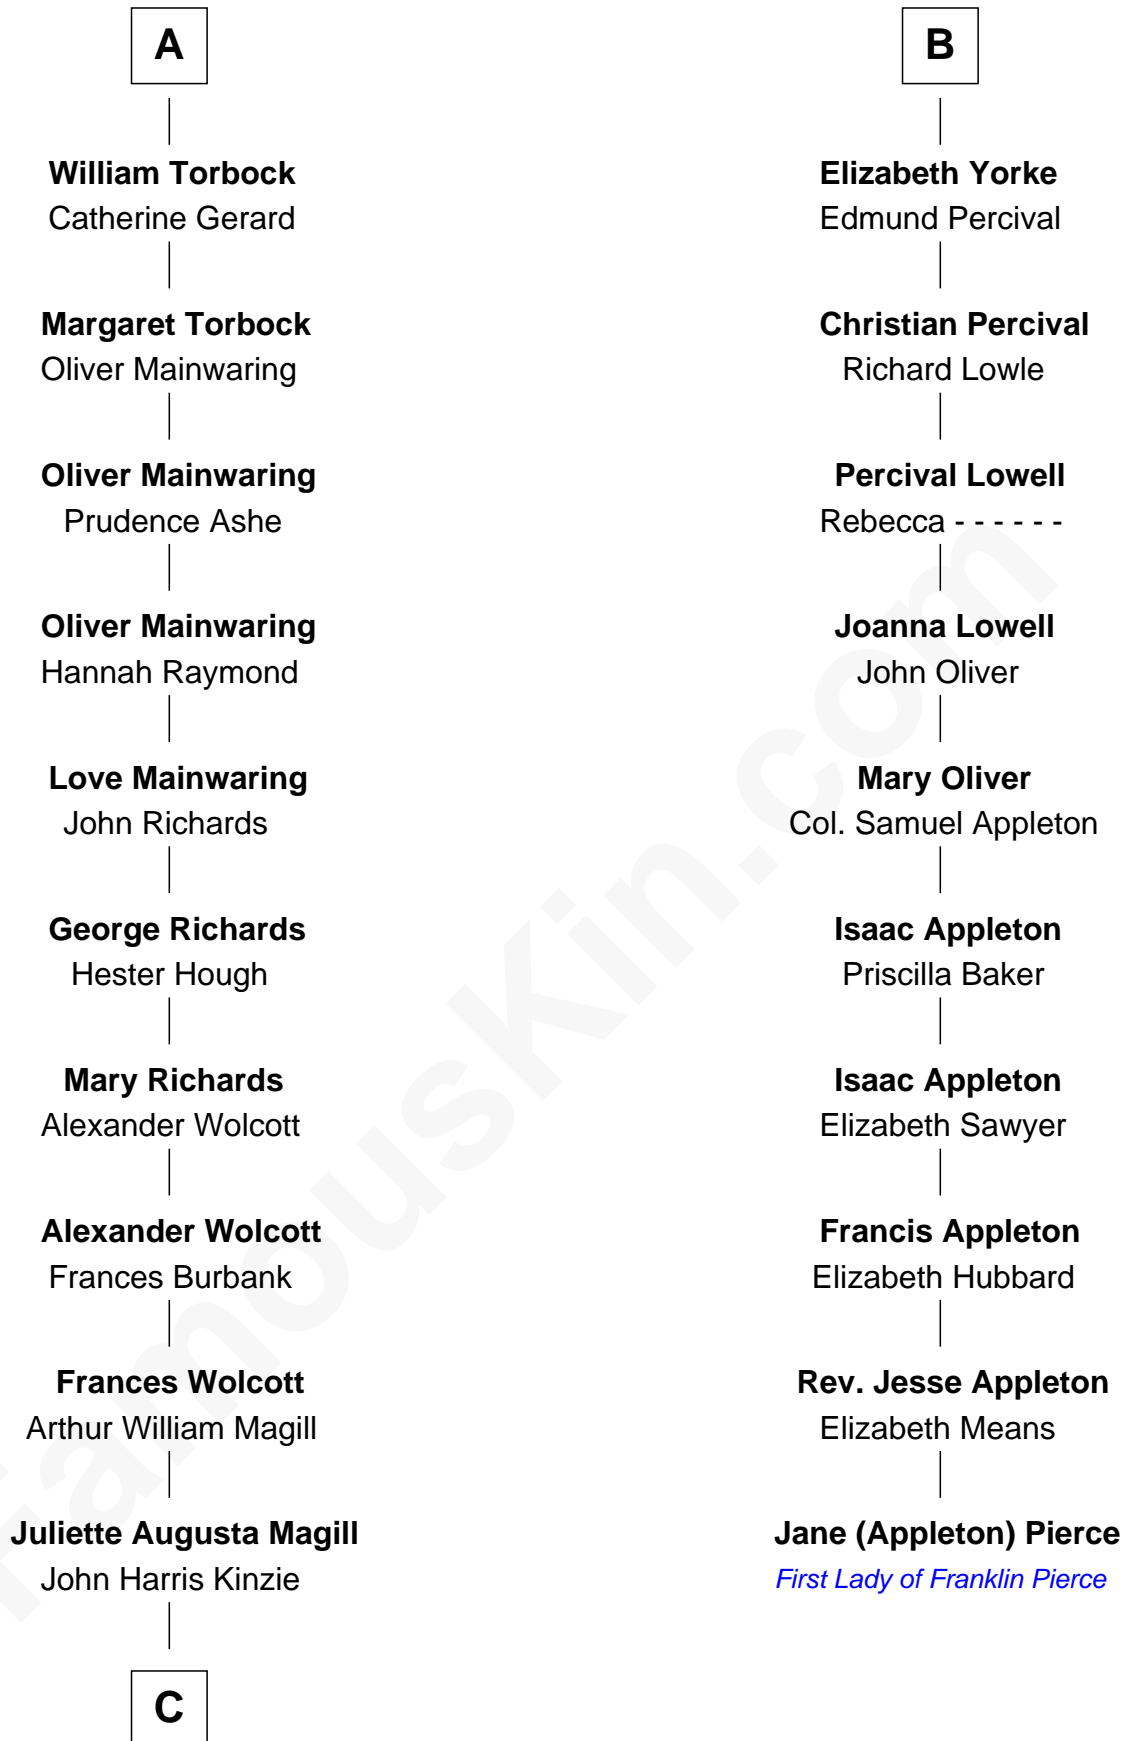

FamousKin.com Relationship Chart of

Juliette Gordon Low
Founder of the Girl Scouts

16th cousin 2 times removed of

Jane (Appleton) Pierce
First Lady of President Franklin Pierce

Humphrey de Bohun
Elizabeth Plantagenet

Sir William de Bohun
Elizabeth de Badlesmere

Elizabeth de Bohun
Sir Richard Fitzalan

Elizabeth Fitzalan
Sir Robert Goushill

Joan Goushill
Sir Thomas Stanley

Sir John Stanley
Elizabeth Weever

Margery Stanley
Sir William Torbock

Thomas Torbock
Elizabeth Moore

A

Margaret de Bohun
Sir Hugh de Courtnay

Elizabeth de Courtnay
Sir Andrew Luttrell

Sir Hugh Luttrell
Catherine de Beaumont

Sir John Luttrell
Margaret Touchet

Sir James Luttrell
Elizabeth Courtnay

Sir Hugh Luttrell
Margaret Hill

Eleanor Luttrell
Roger Yorke

B

C

Eleanor Lytle Kinzie
William Washington Gordon

Juliette Gordon Low
Founder of the Girl Scouts

FamousKin.com