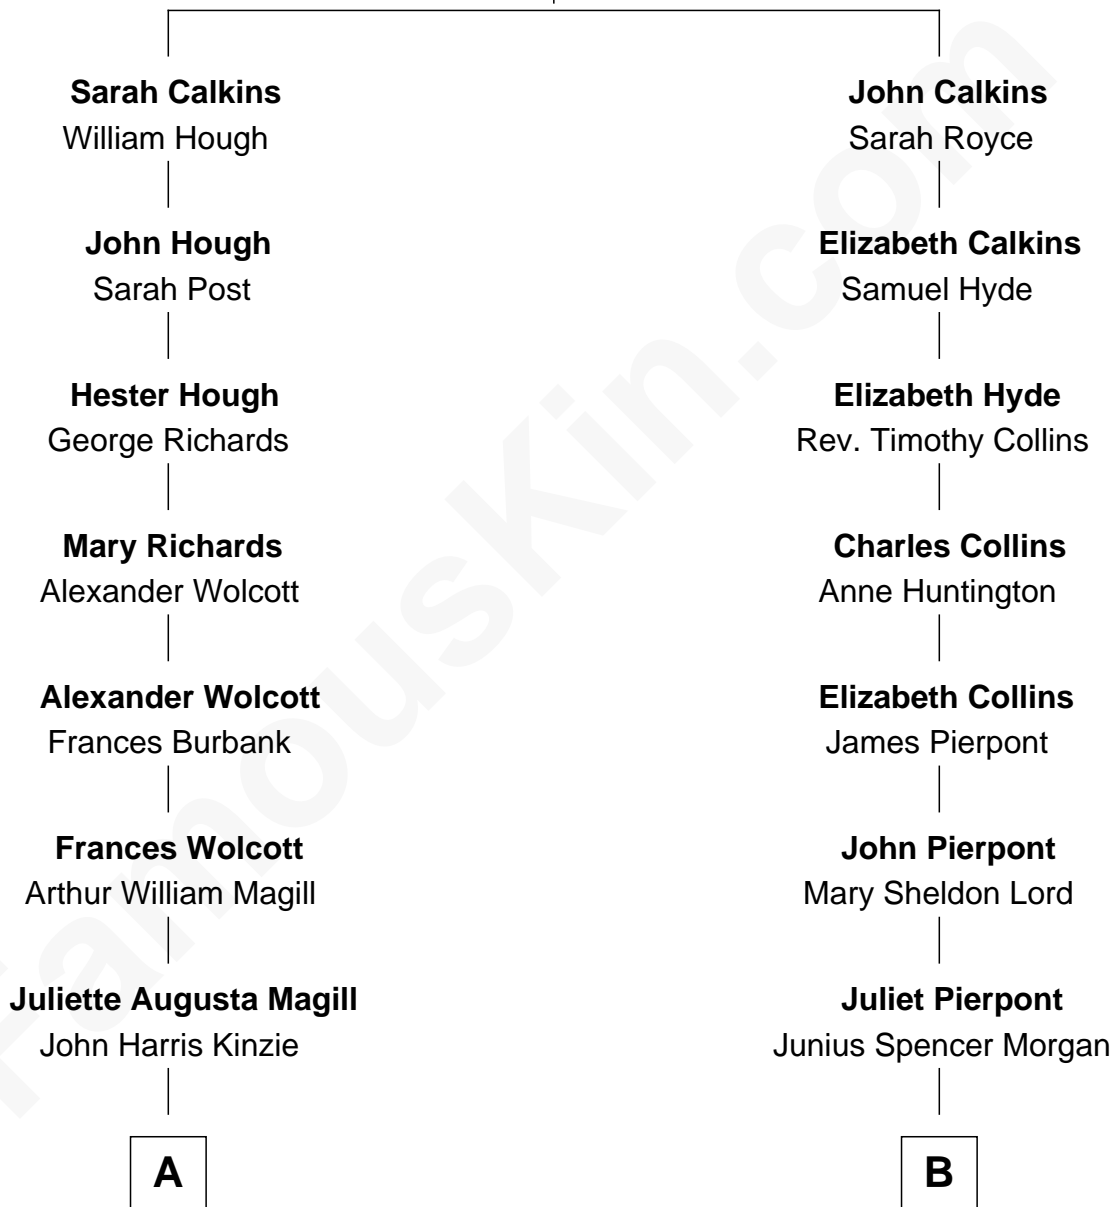

FamousKin.com Relationship Chart of

Juliette Gordon Low
Founder of the Girl Scouts

8th cousin of

J.P. Morgan, Jr.
American Banker and Philanthropist

Hugh Calkins
Anne - - - - -

A

Eleanor Lytle Kinzie
William Washington Gordon

Juliette Gordon Low
Founder of the Girl Scouts

B

John Pierpont Morgan
Frances Louisa Tracy

J.P. Morgan, Jr.
American Banker and Philanthropist

FamousKin.com